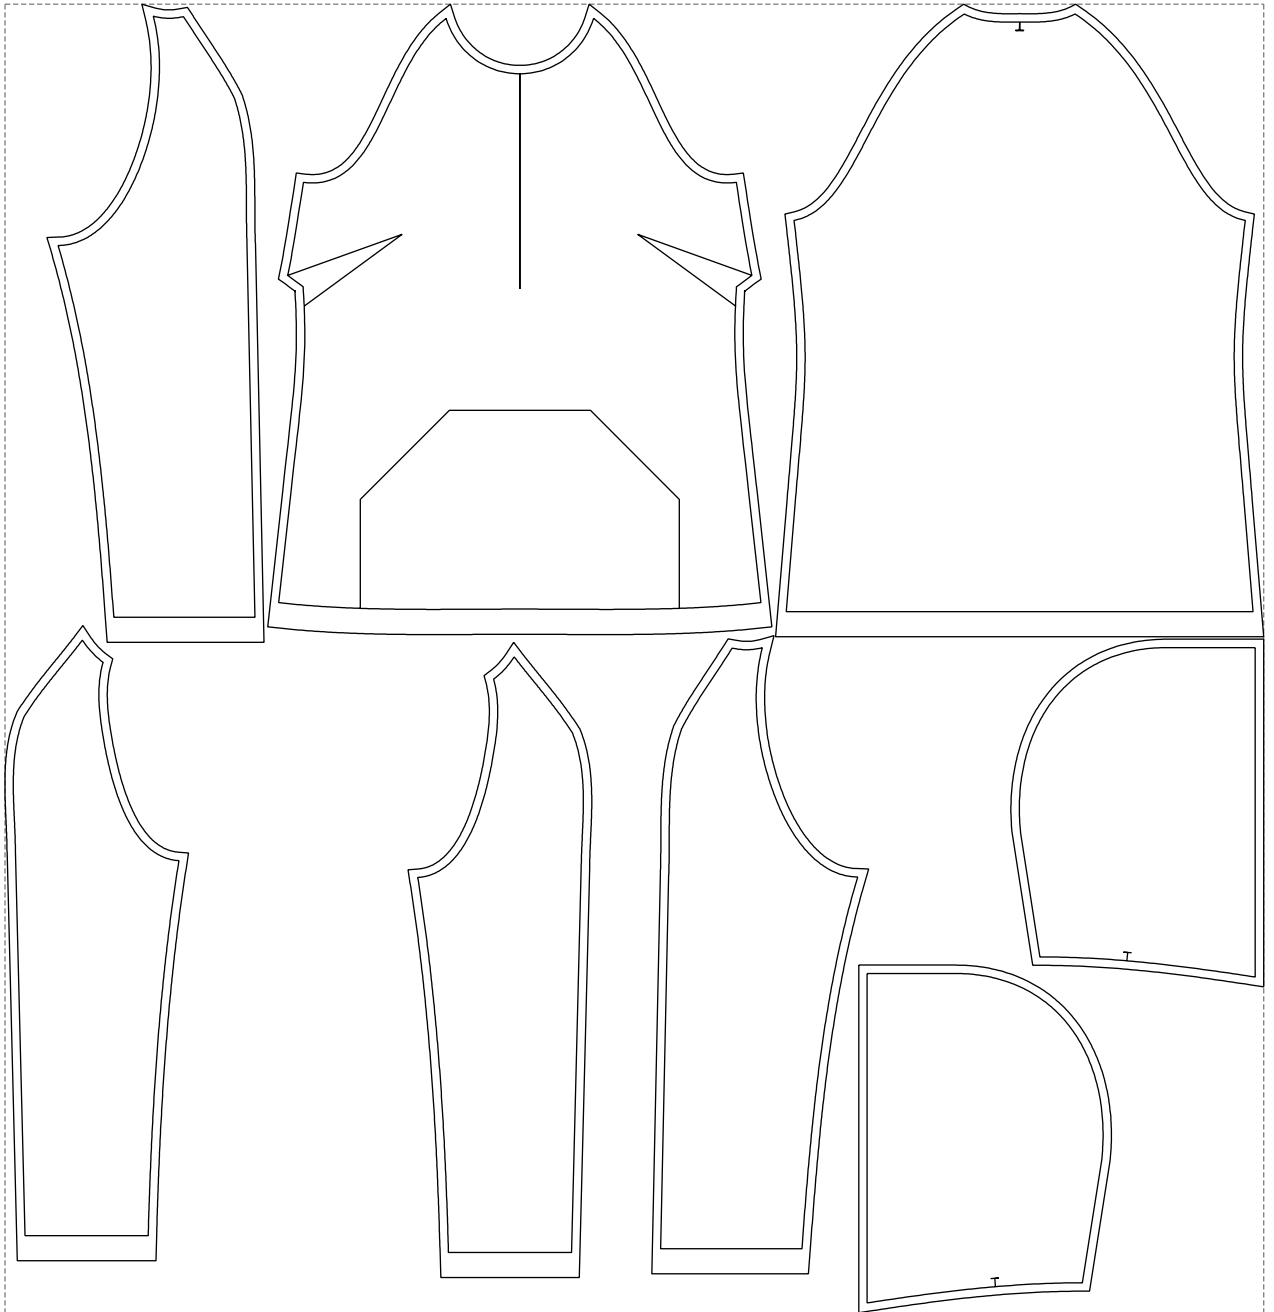

Not for print

Paper size: A4, size:1399.00 x1517.24 mm

# Example

size:1499.00 x1558.70 mm

Maneken =1 ver.0

rz\_1=170

rz\_16=96

rz\_17=82

rz\_18=76

rz\_19=104

rz\_20=101.8

---

. . . . .  
. . . . .  
. . . . .