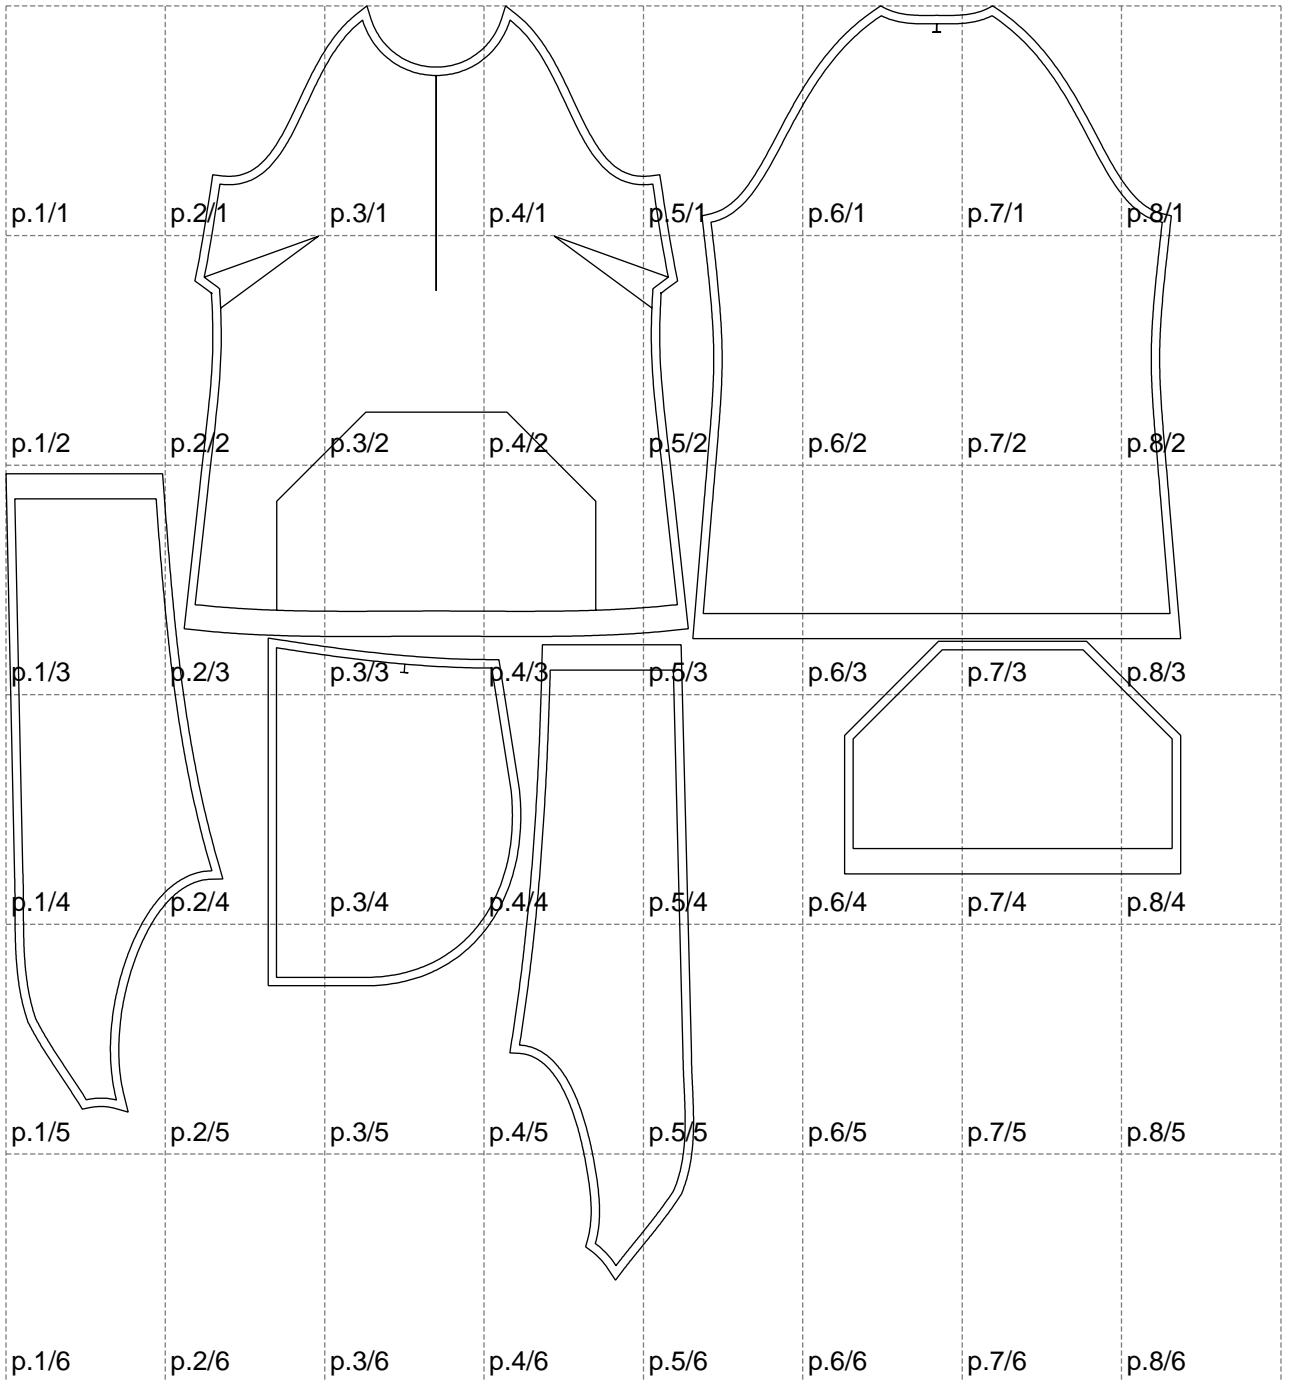

Not for print

Paper size: A4, size:1399.00 x1517.24 mm

# Example

size:1499.00 x1558.70 mm

Maneken =1 ver.0

rz\_1=170

rz\_16=96

rz\_17=82

rz\_18=76

rz\_19=104

rz\_20=101.8

---

. . . . .  
. . . . .  
. . . . .