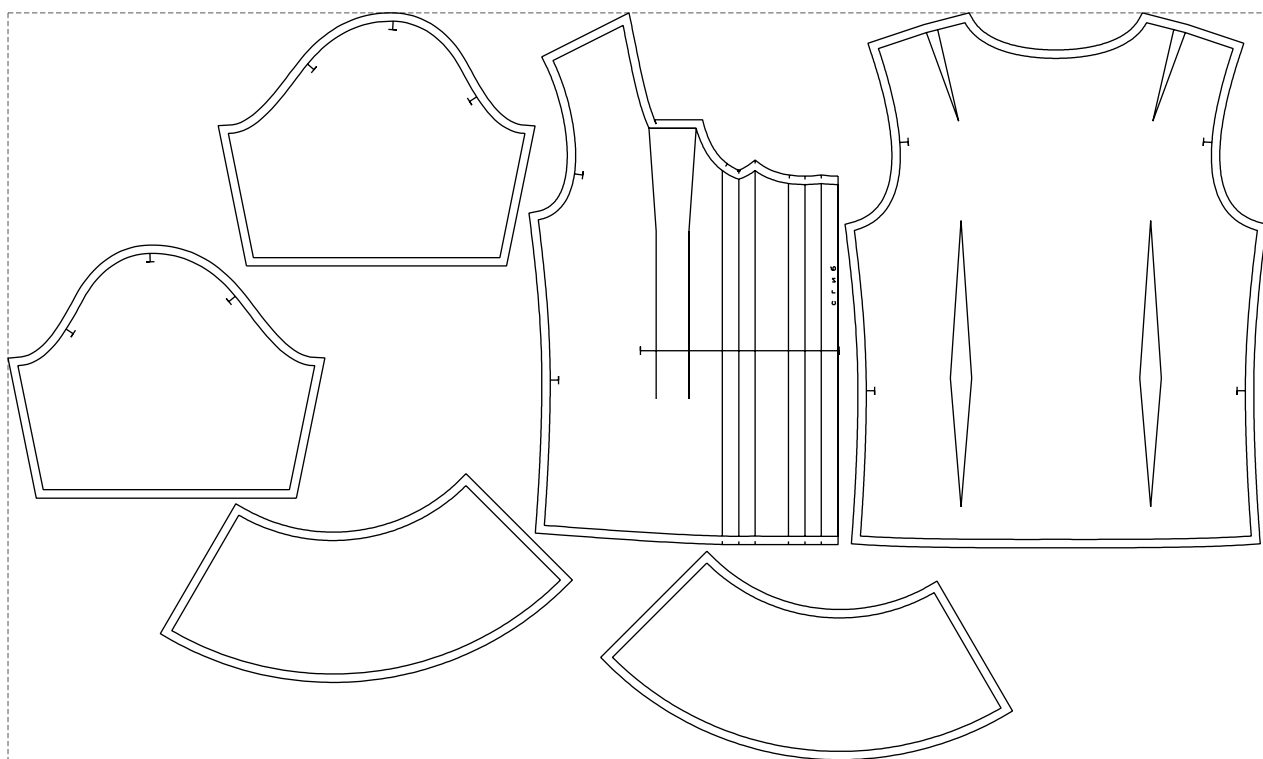

Not for print

Paper size: A4, size:1368.72 x637.21 mm

# Example

size:1499.00 x889.74 mm

Maneken =1 ver.0

rz\_1=170

rz\_16=88

rz\_17=75.6

rz\_18=67.6

rz\_19=96

rz\_20=94.6

---

. . . . .  
. . . . .  
. . . . .