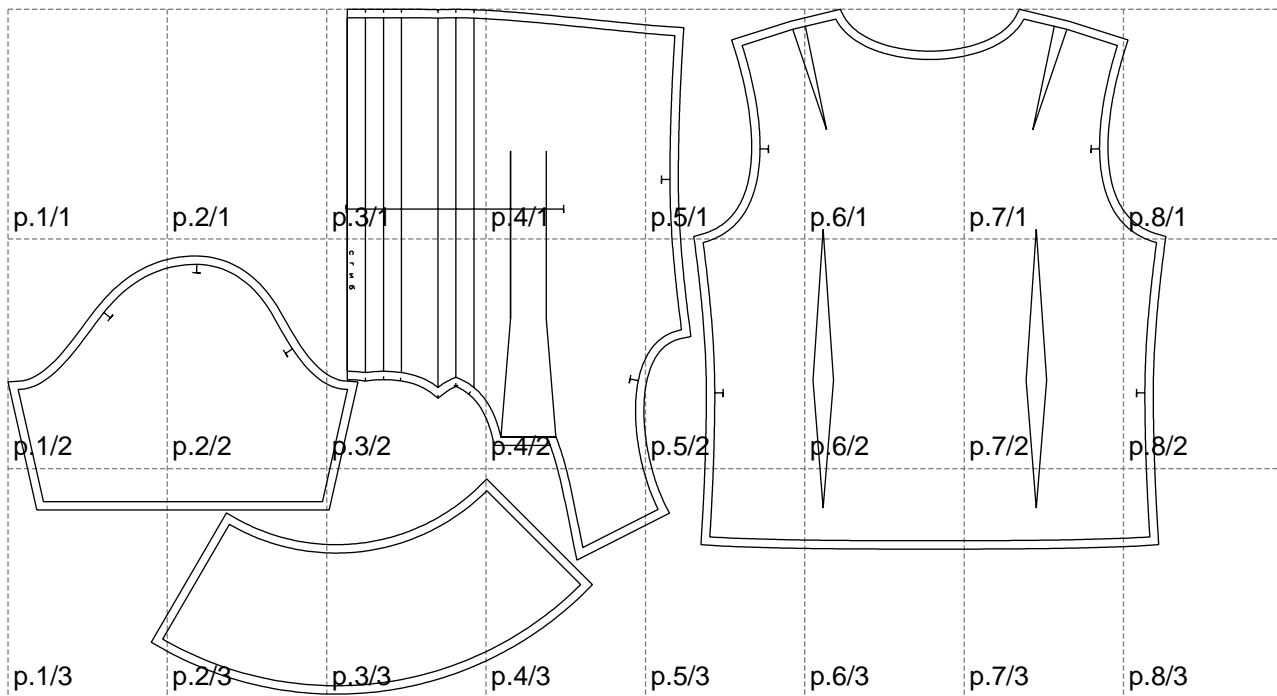

Not for print

Paper size: A4, size:1378.96 x815.43 mm

# Example

size:1388.78 x907.00 mm

Maneken =1 ver.0

rz\_1=170

rz\_16=100

rz\_17=85.4

rz\_18=80.2

rz\_19=108

rz\_20=105.4

---

. . . . .  
. . . . .  
. . . . .