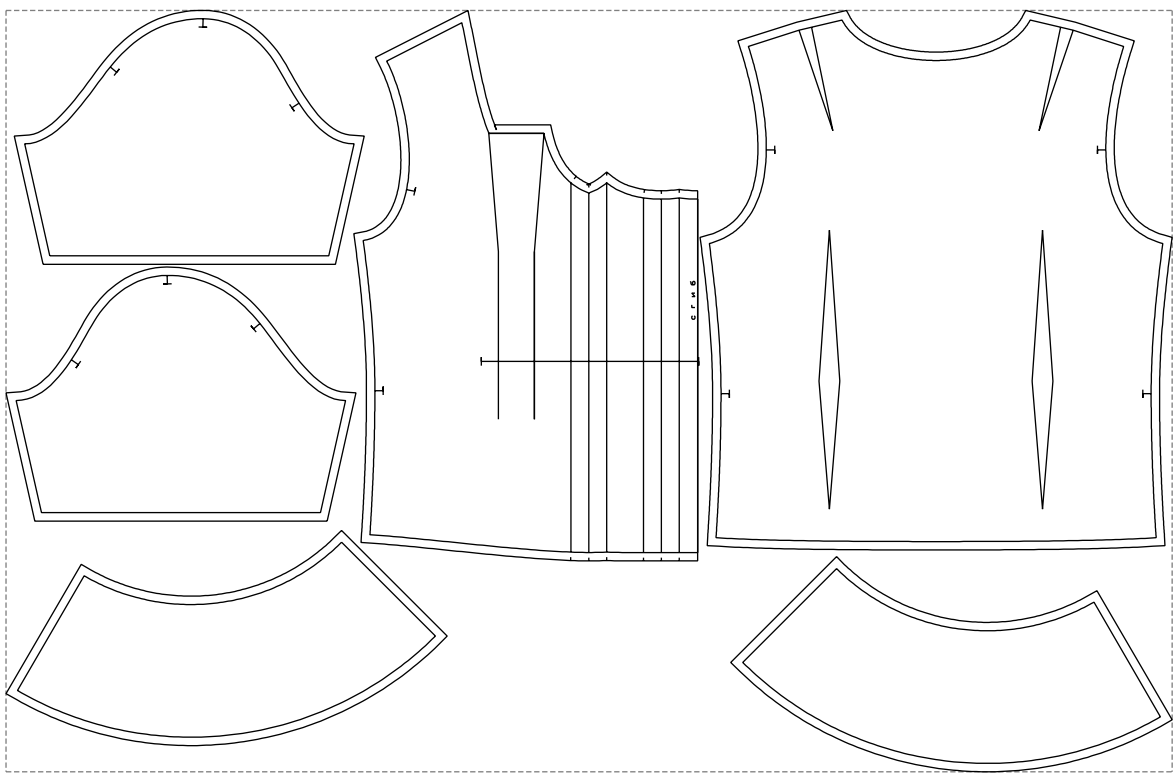

Not for print

Paper size: A4, size:1378.96 x815.43 mm

# Example

size:1388.78 x907.00 mm

Maneken =1 ver.0

rz\_1=170

rz\_16=100

rz\_17=85.4

rz\_18=80.2

rz\_19=108

rz\_20=105.4

---

. . . . .  
. . . . .  
. . . . .