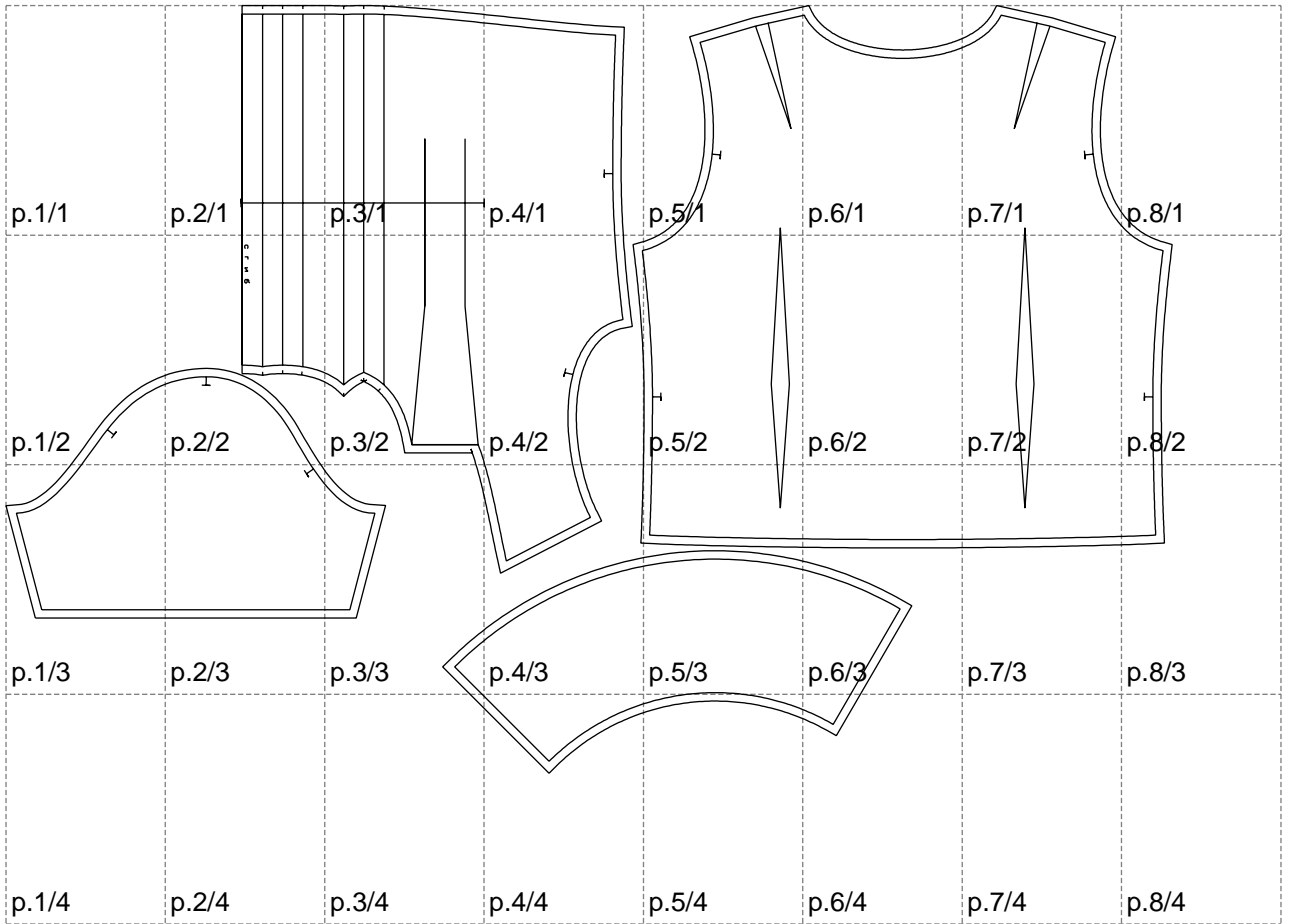

Not for print

Paper size: A4, size:1388.93 x914.10 mm

# Example

size:1499.00 x1211.51 mm

Maneken =1 ver.0

rz\_1=170

rz\_16=116

rz\_17=100

rz\_18=98.8

rz\_19=124

rz\_20=121

---

. . . . .  
. . . . .  
. . . . .