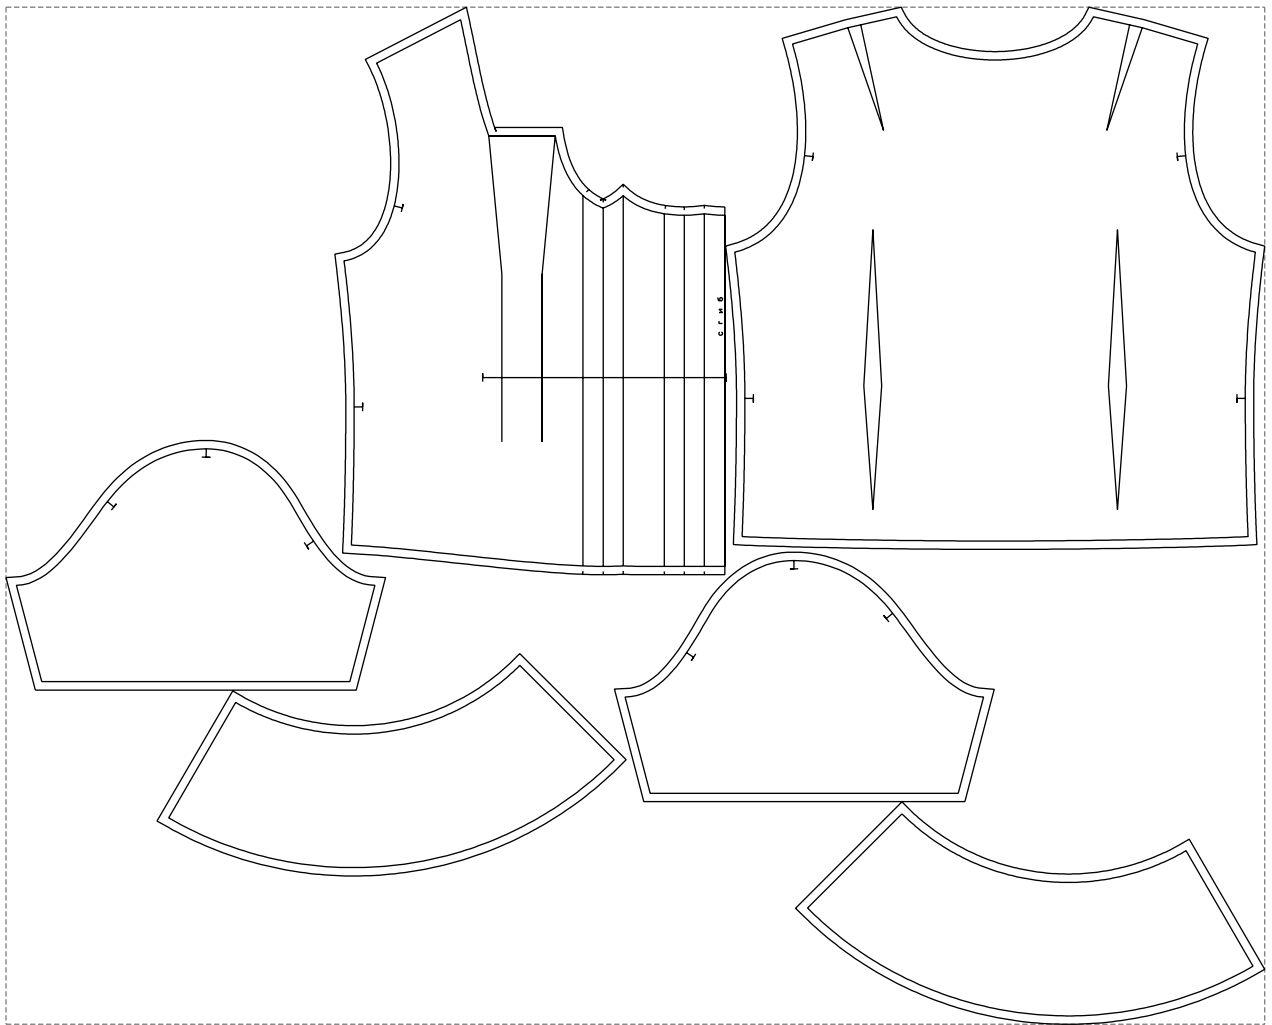

Not for print

Paper size: A4, size:1388.93 x914.10 mm

# Example

size:1499.00 x1211.51 mm

Maneken =1 ver.0

rz\_1=170

rz\_16=116

rz\_17=100

rz\_18=98.8

rz\_19=124

rz\_20=121

---

. . . . .  
. . . . .  
. . . . .