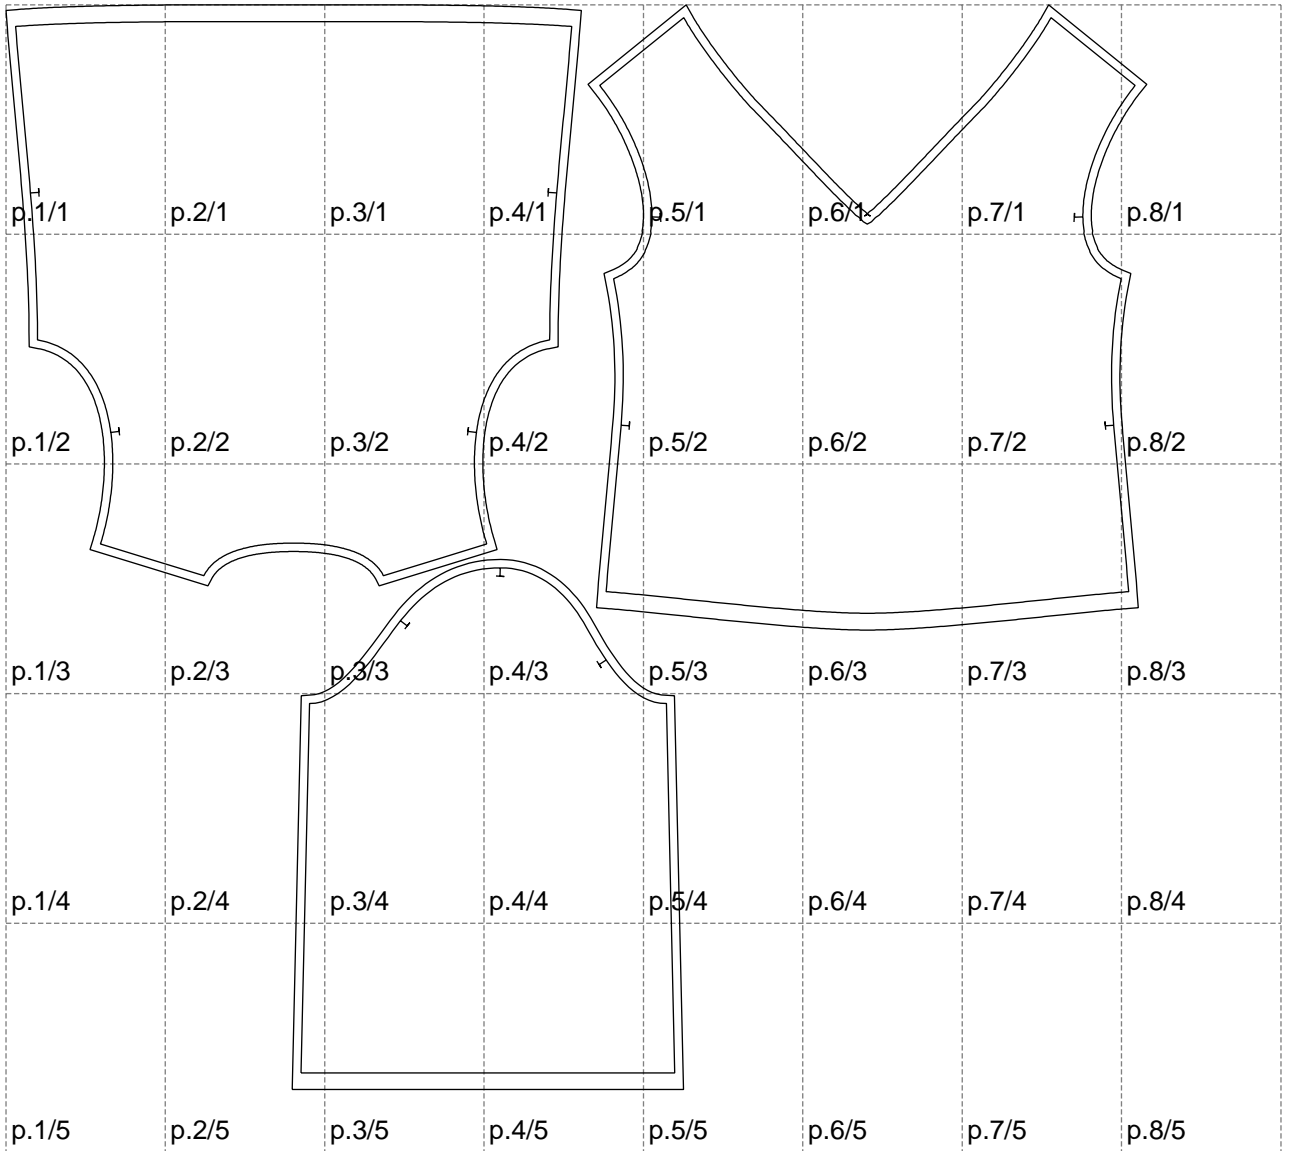

Not for print

Paper size: A4, size:1358.79 x1291.82 mm

# Example

size:1458.88 x1325.32 mm

Maneken =1 ver.0

rz\_1=170

rz\_16=108

rz\_17=92.5

rz\_18=89.2

rz\_19=116

rz\_20=113

---

. . . . .  
. . . . .  
. . . . .