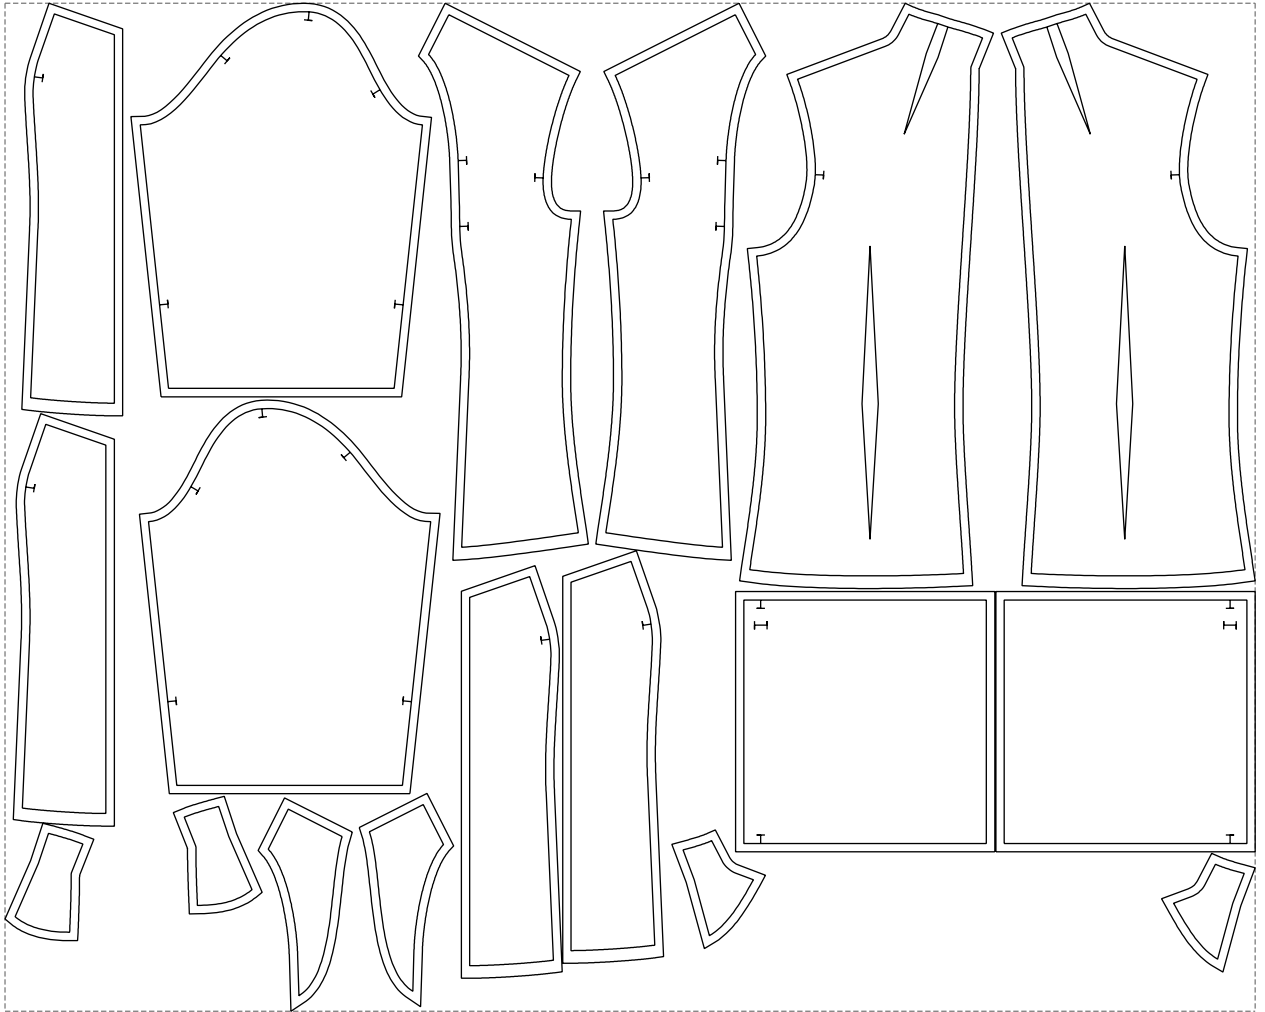

# Example

size:1488.98 x1200.67 mm

Maneken =1 ver.0

rz\_1=170

rz\_16=88

rz\_17=75.6

rz\_18=67.6

rz\_19=96