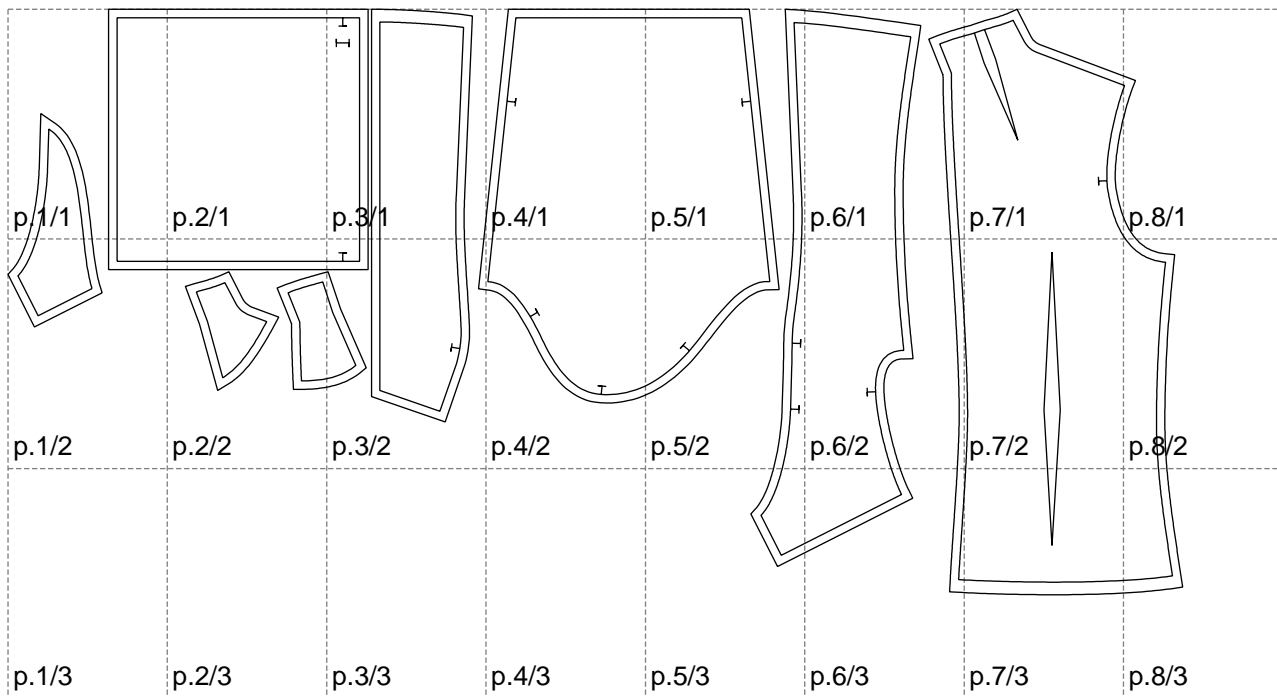

Not for print

Paper size: A4, size:1399.00 x697.05 mm

# Example

size:1488.98 x1200.67 mm

Maneken =1 ver.0

rz\_1=170

rz\_16=88

rz\_17=75.6

rz\_18=67.6

rz\_19=96

rz\_20=94.6

---

. . . . .  
. . . . .  
. . . . .