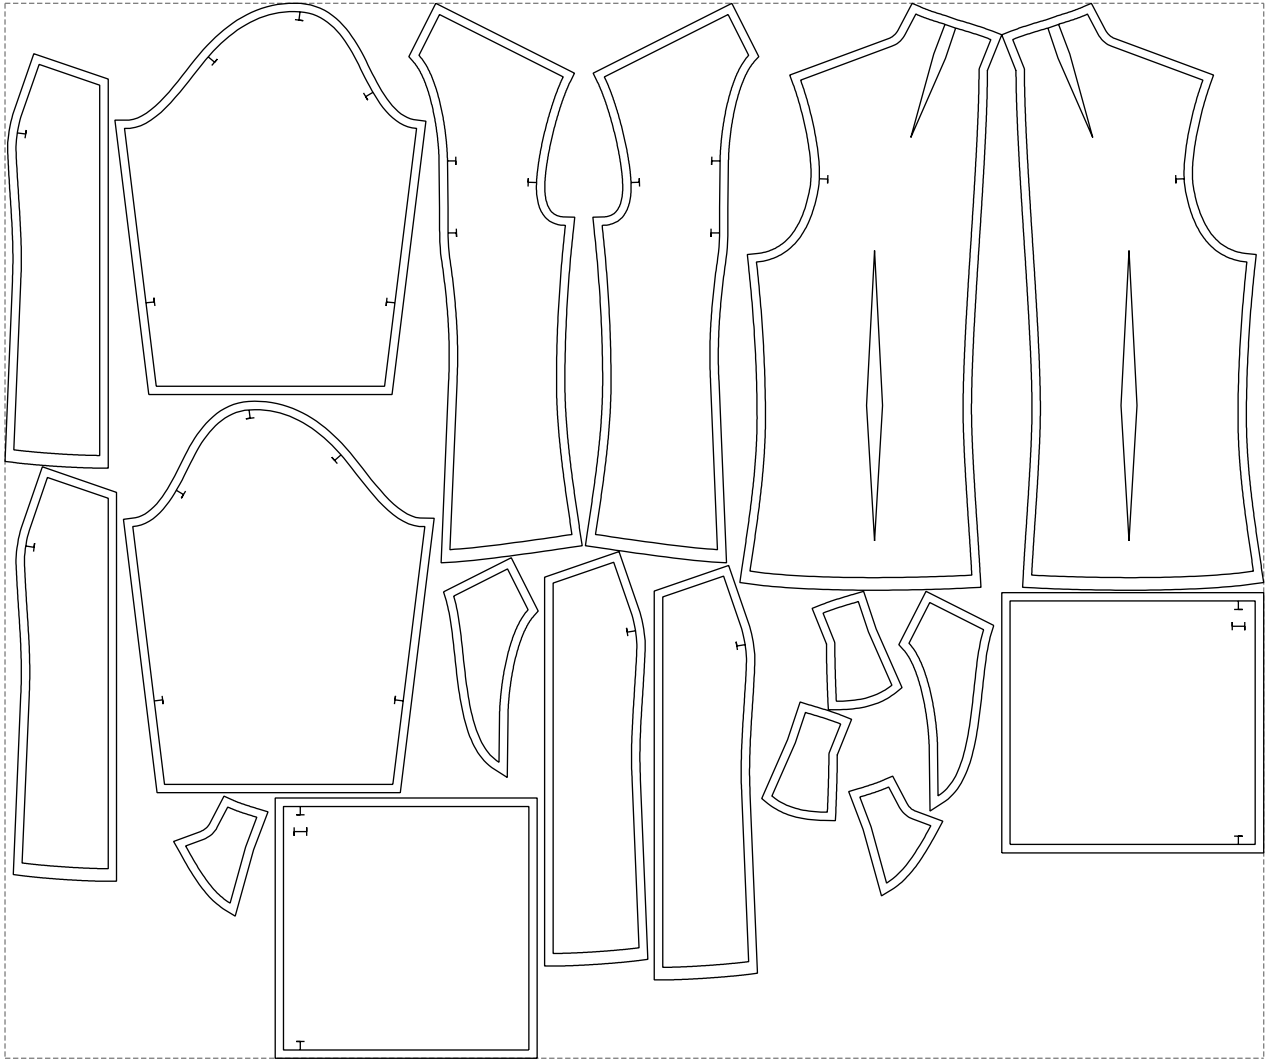

# Example

size:1499.00 x1256.79 mm

Maneken =1 ver.0

rz\_1=170

rz\_16=92

rz\_17=78.8

rz\_18=71.8

rz\_19=100