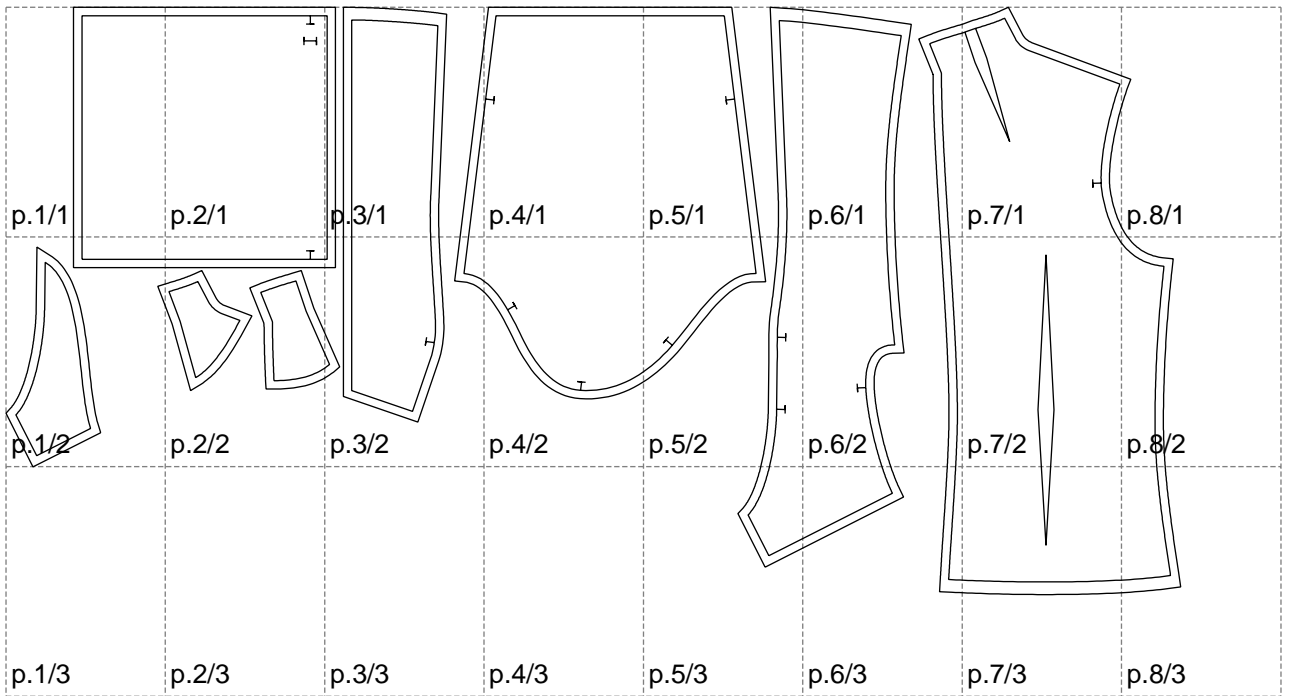

Not for print

Paper size: A4, size:1399.00 x699.21 mm

# Example

size:1499.00 x1256.79 mm

Maneken =1 ver.0

rz\_1=170

rz\_16=92

rz\_17=78.8

rz\_18=71.8

rz\_19=100

rz\_20=98.1

---

. . . . .  
. . . . .  
. . . . .