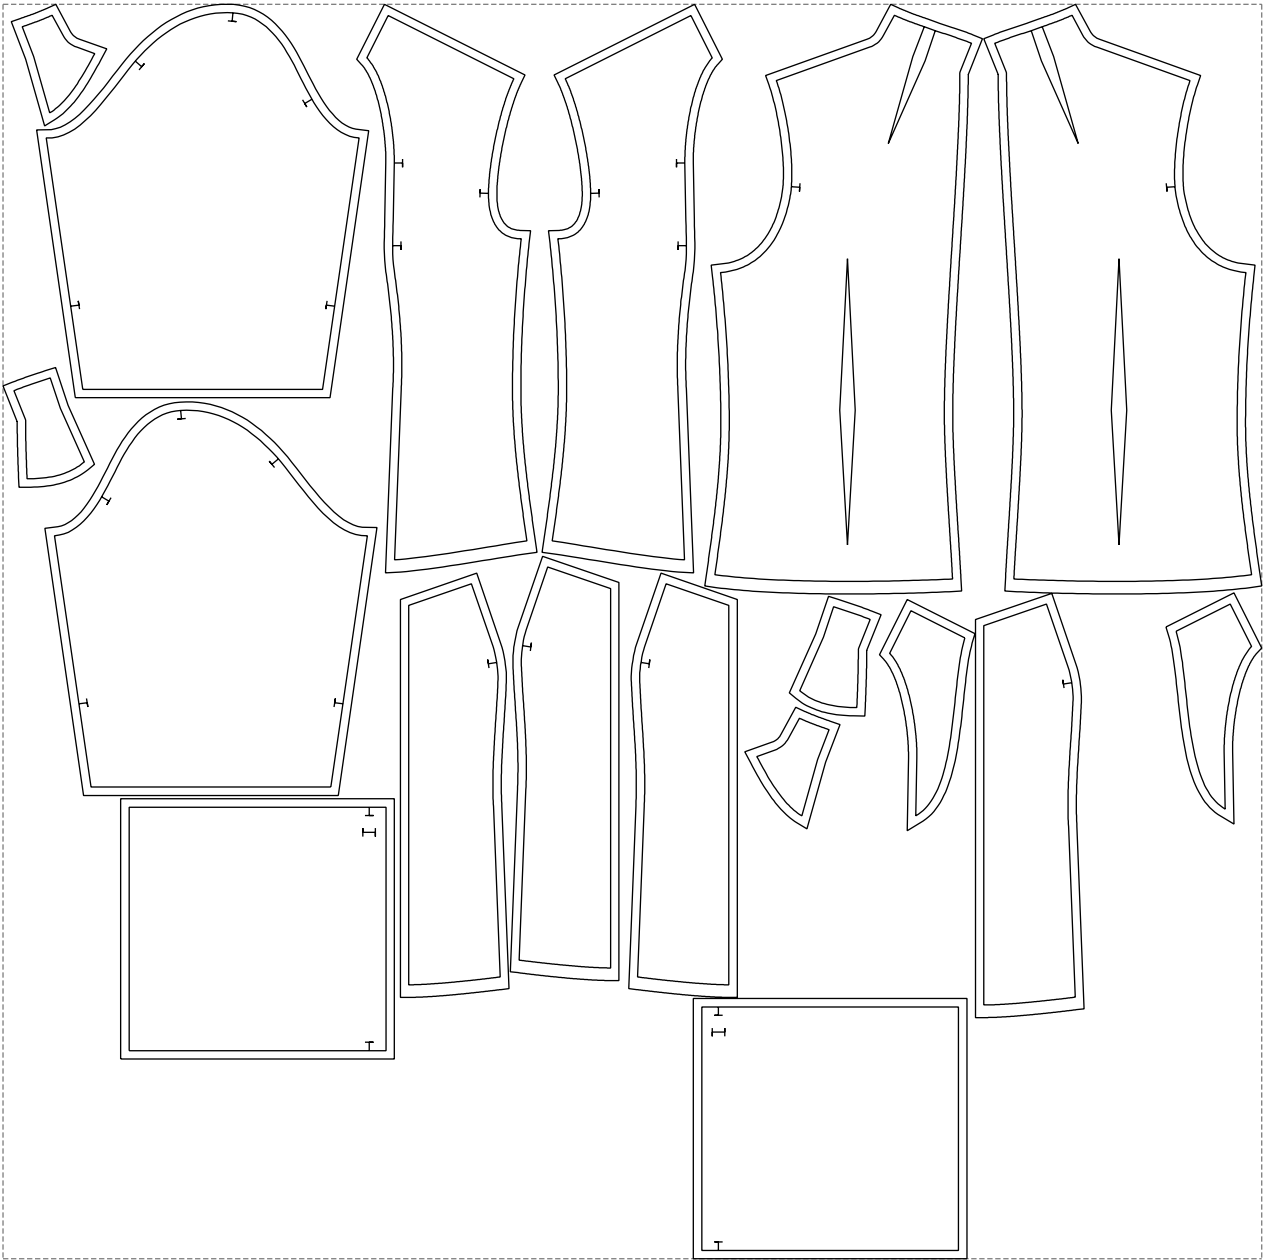

Not for print

Paper size: A4, size:1388.97 x702.48 mm

# Example

size:1499.00 x1494.39 mm

Maneken =1 ver.0

rz\_1=170

rz\_16=100

rz\_17=85.4

rz\_18=80.2

rz\_19=108

rz\_20=105.4

---

. . . . .  
. . . . .  
. . . . .