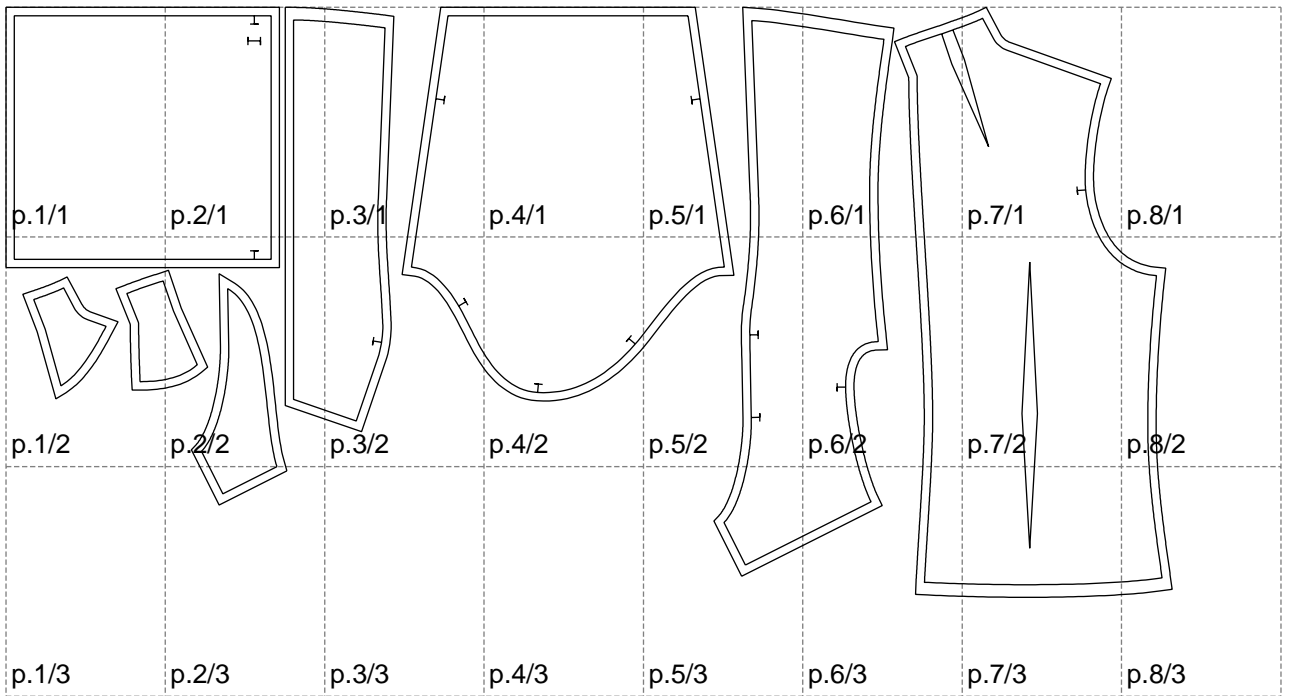

Not for print

Paper size: A4, size:1388.97 x702.48 mm

# Example

size:1499.00 x1494.39 mm

Maneken =1 ver.0

rz\_1=170

rz\_16=100

rz\_17=85.4

rz\_18=80.2

rz\_19=108

rz\_20=105.4

---

. . . . .  
. . . . .  
. . . . .