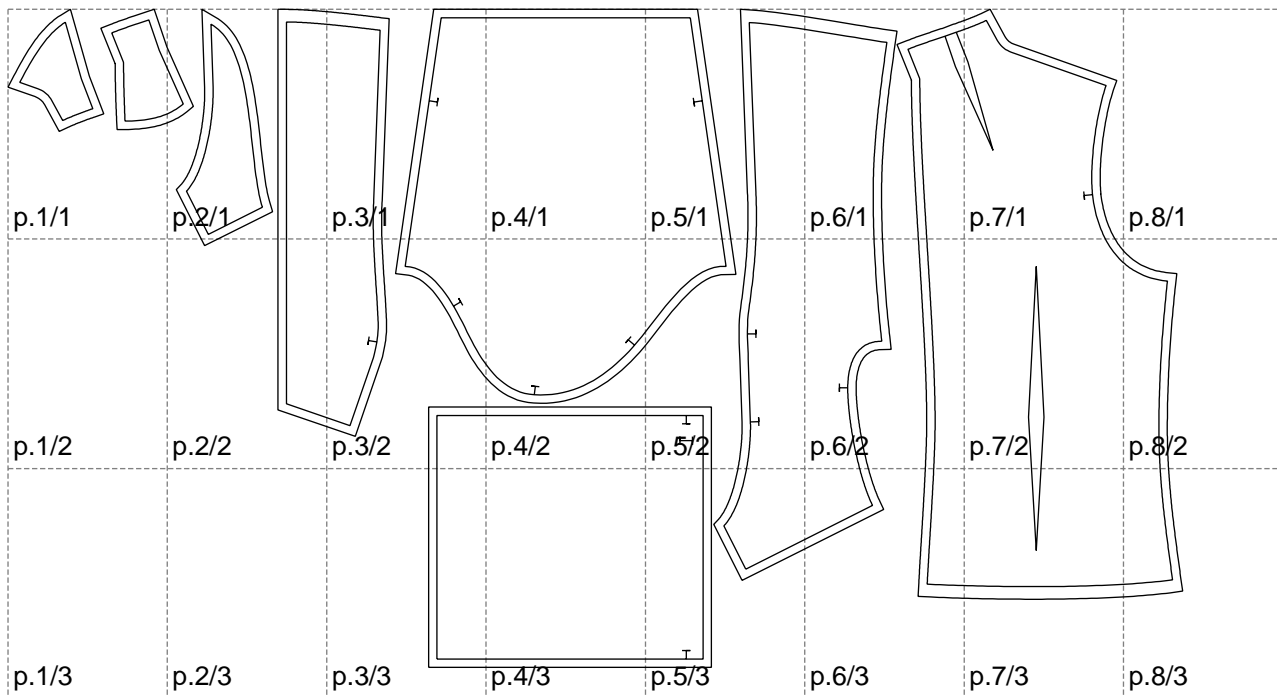

Not for print

Paper size: A4, size:1399.00 x783.61 mm

# Example

size:1488.96 x1512.93 mm

Maneken =1 ver.0

rz\_1=170

rz\_16=104

rz\_17=88.9

rz\_18=84.4

rz\_19=112

rz\_20=109.3

---

. . . . .  
. . . . .  
. . . . .