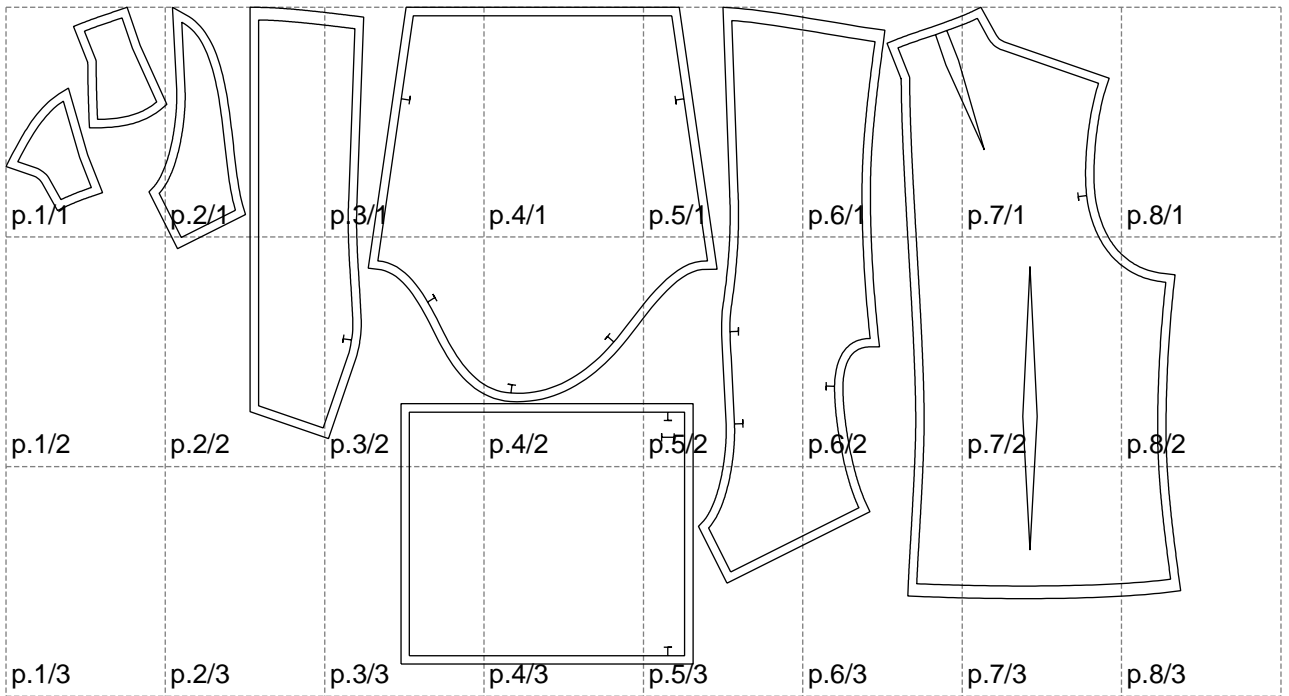

Not for print

Paper size: A4, size:1399.00 x782.04 mm

# Example

size:1499.00 x1454.67 mm

Maneken =1 ver.0

rz\_1=170

rz\_16=108

rz\_17=92.5

rz\_18=89.2

rz\_19=116

rz\_20=113

---

. . . . .  
. . . . .  
. . . . .