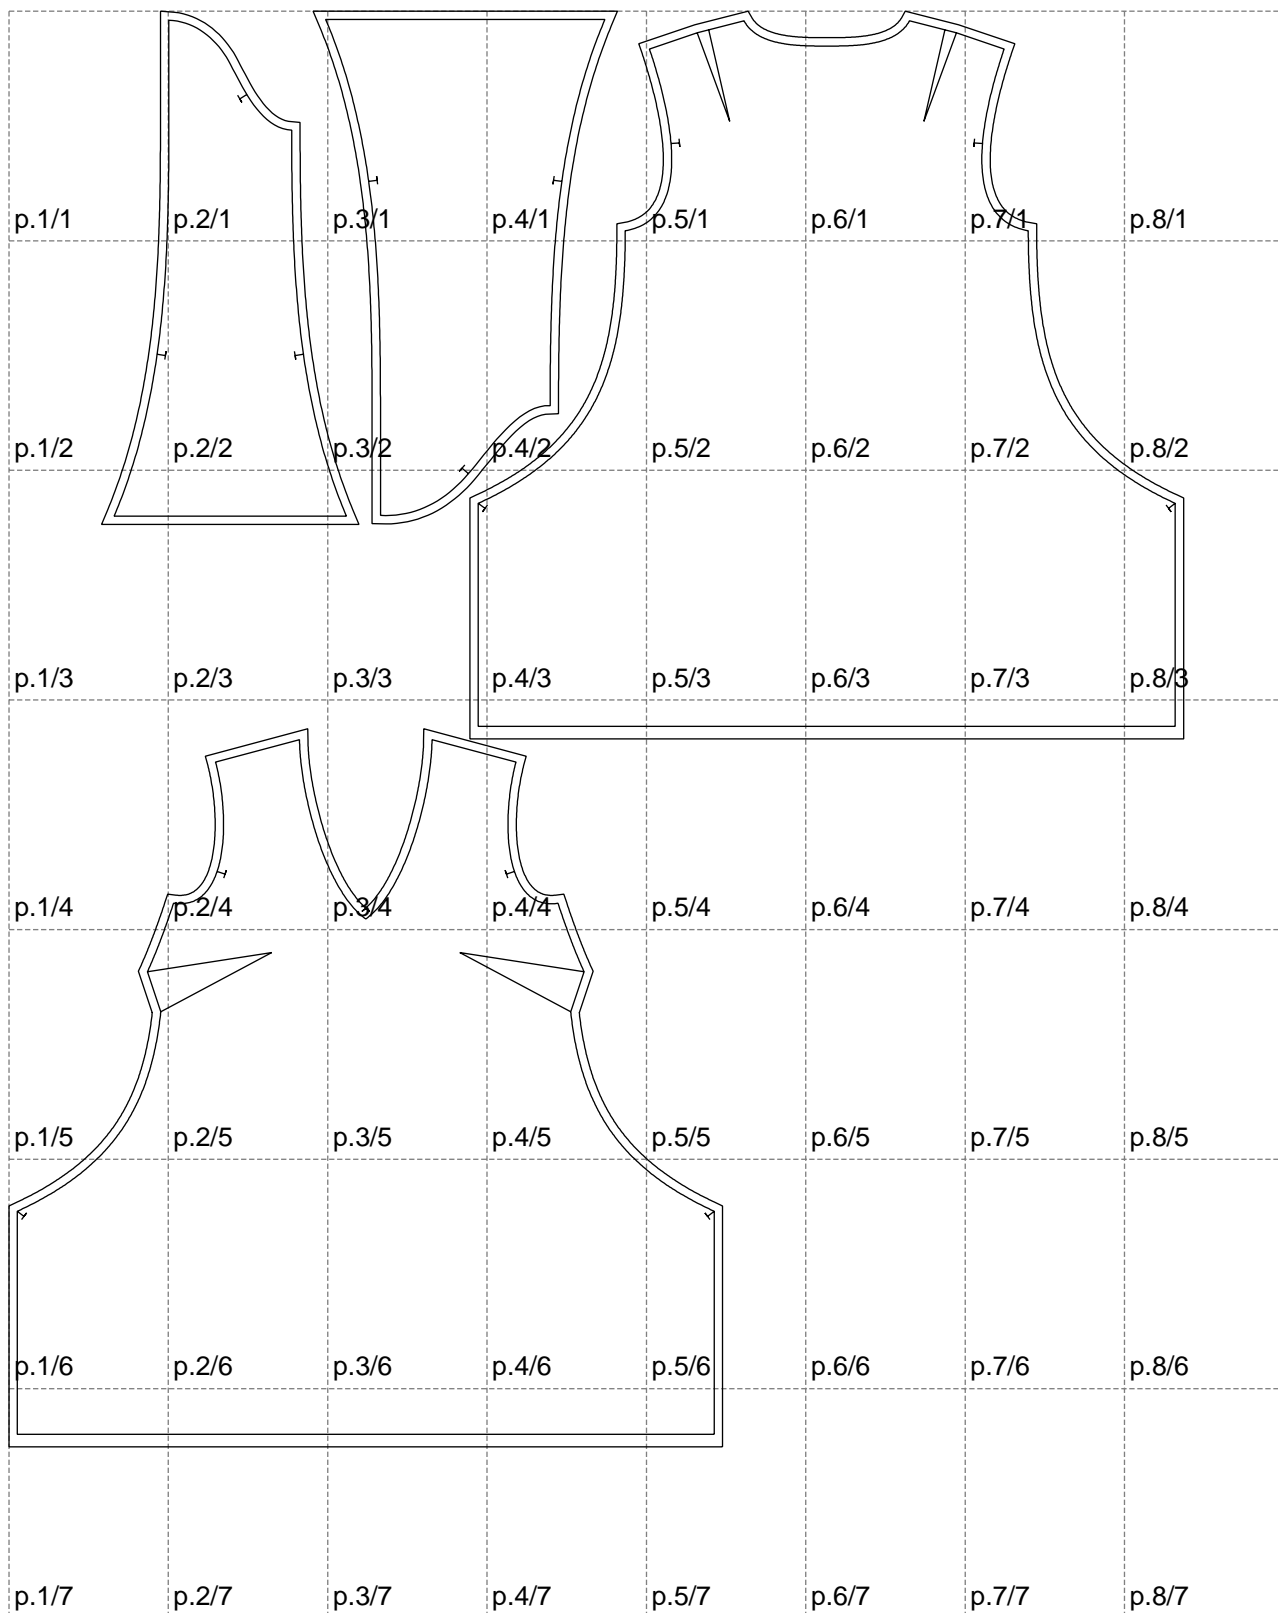

Not for print

Paper size: A4, size:1399.00 x1709.52 mm

# Example

size:1499.00 x2107.00 mm

Maneken =1 ver.0

rz\_1=170

rz\_16=88

rz\_17=75.6

rz\_18=67.6

rz\_19=96

rz\_20=94.6

---

. . . . .  
. . . . .  
. . . . .