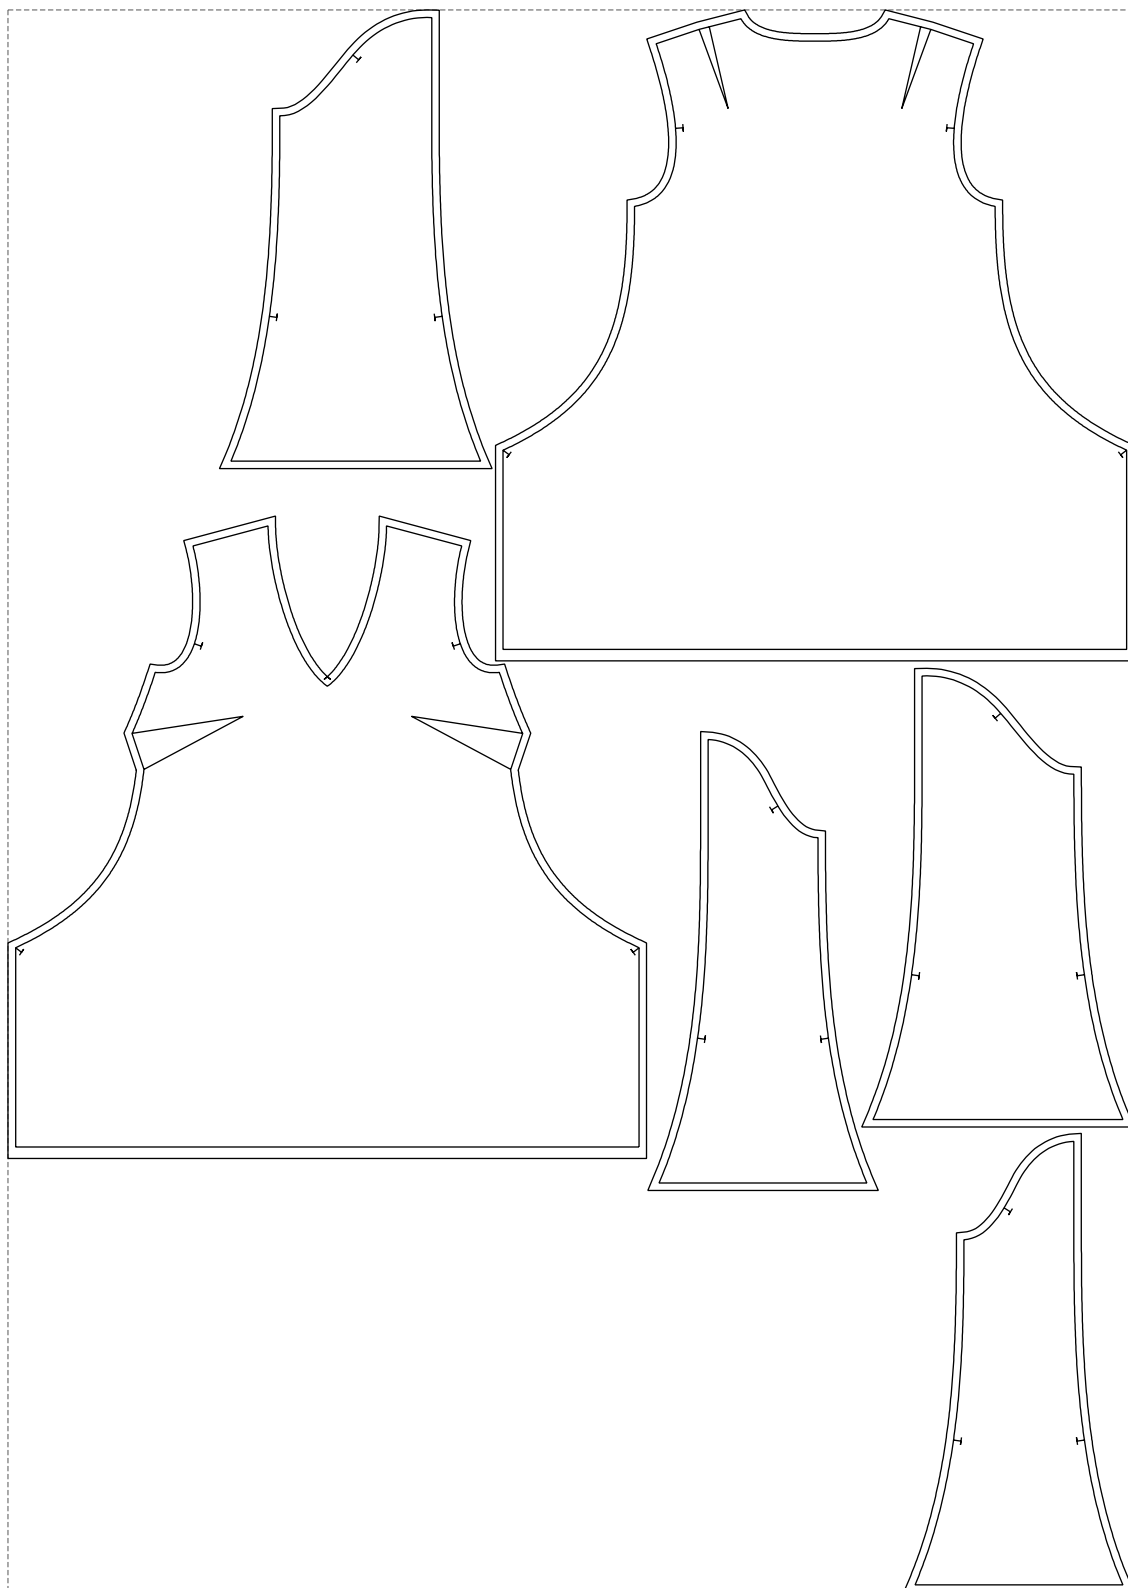

Not for print

Paper size: A4, size:1399.00 x1709.52 mm

# Example

size:1499.00 x2107.00 mm

Maneken =1 ver.0

rz\_1=170

rz\_16=88

rz\_17=75.6

rz\_18=67.6

rz\_19=96