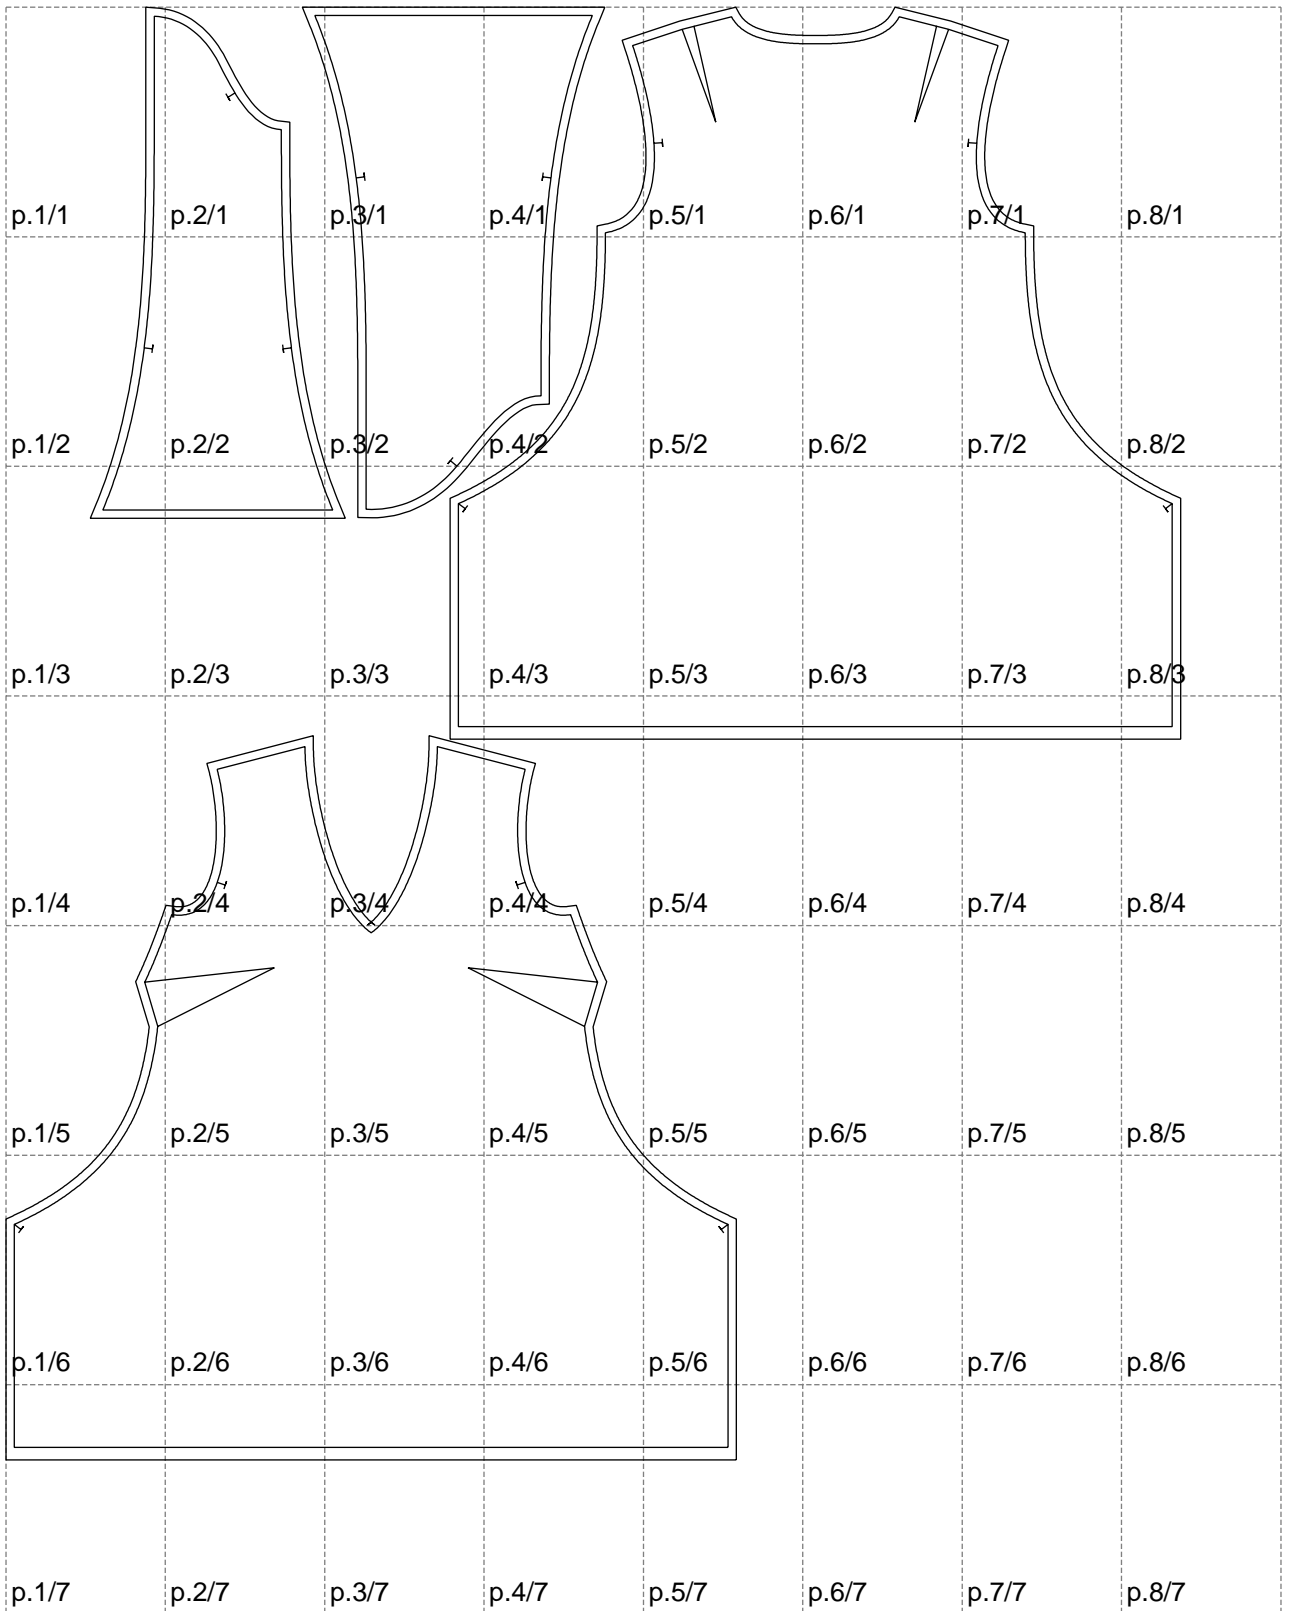

Not for print

Paper size: A4, size:1399.00 x1729.93 mm

# Example

size:1499.00 x1737.95 mm

Maneken =1 ver.0

rz\_1=170

rz\_16=92

rz\_17=78.8

rz\_18=71.8

rz\_19=100

rz\_20=98.1

---

. . . . .  
. . . . .  
. . . . .