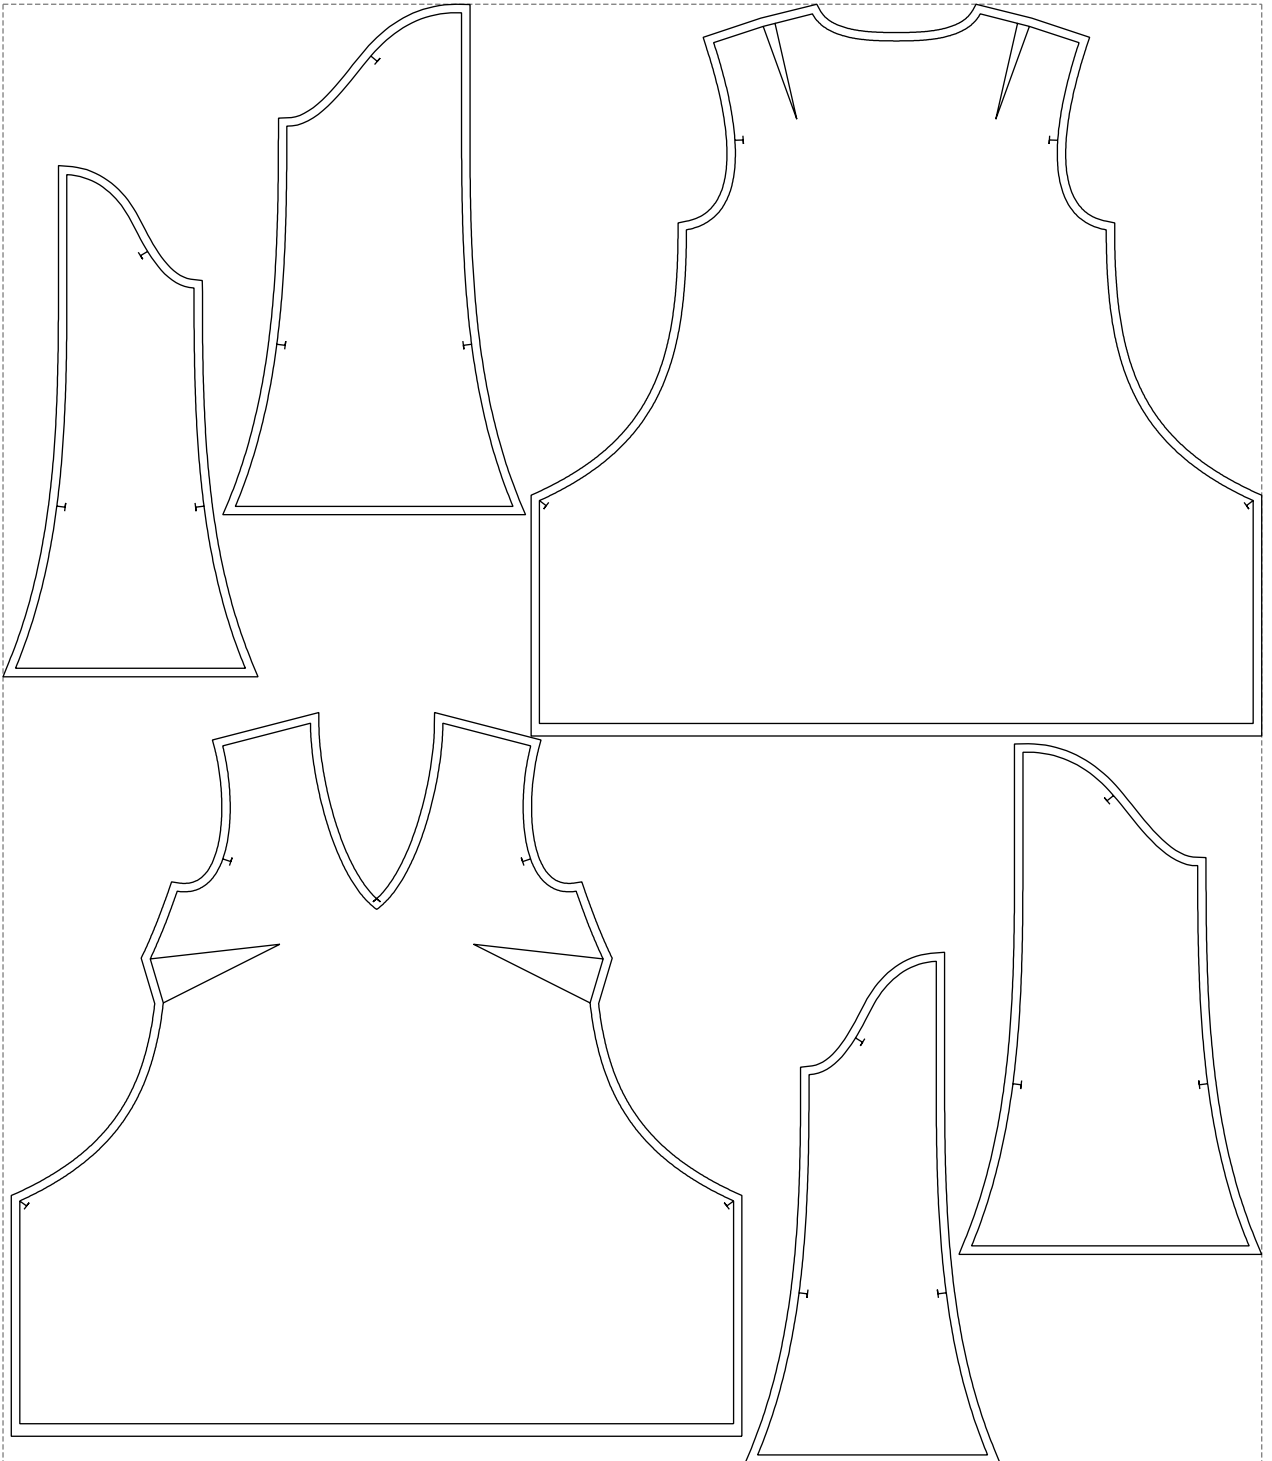

Not for print

Paper size: A4, size:1399.00 x1729.93 mm

# Example

size:1499.00 x1737.95 mm

Maneken =1 ver.0

rz\_1=170

rz\_16=92

rz\_17=78.8

rz\_18=71.8

rz\_19=100