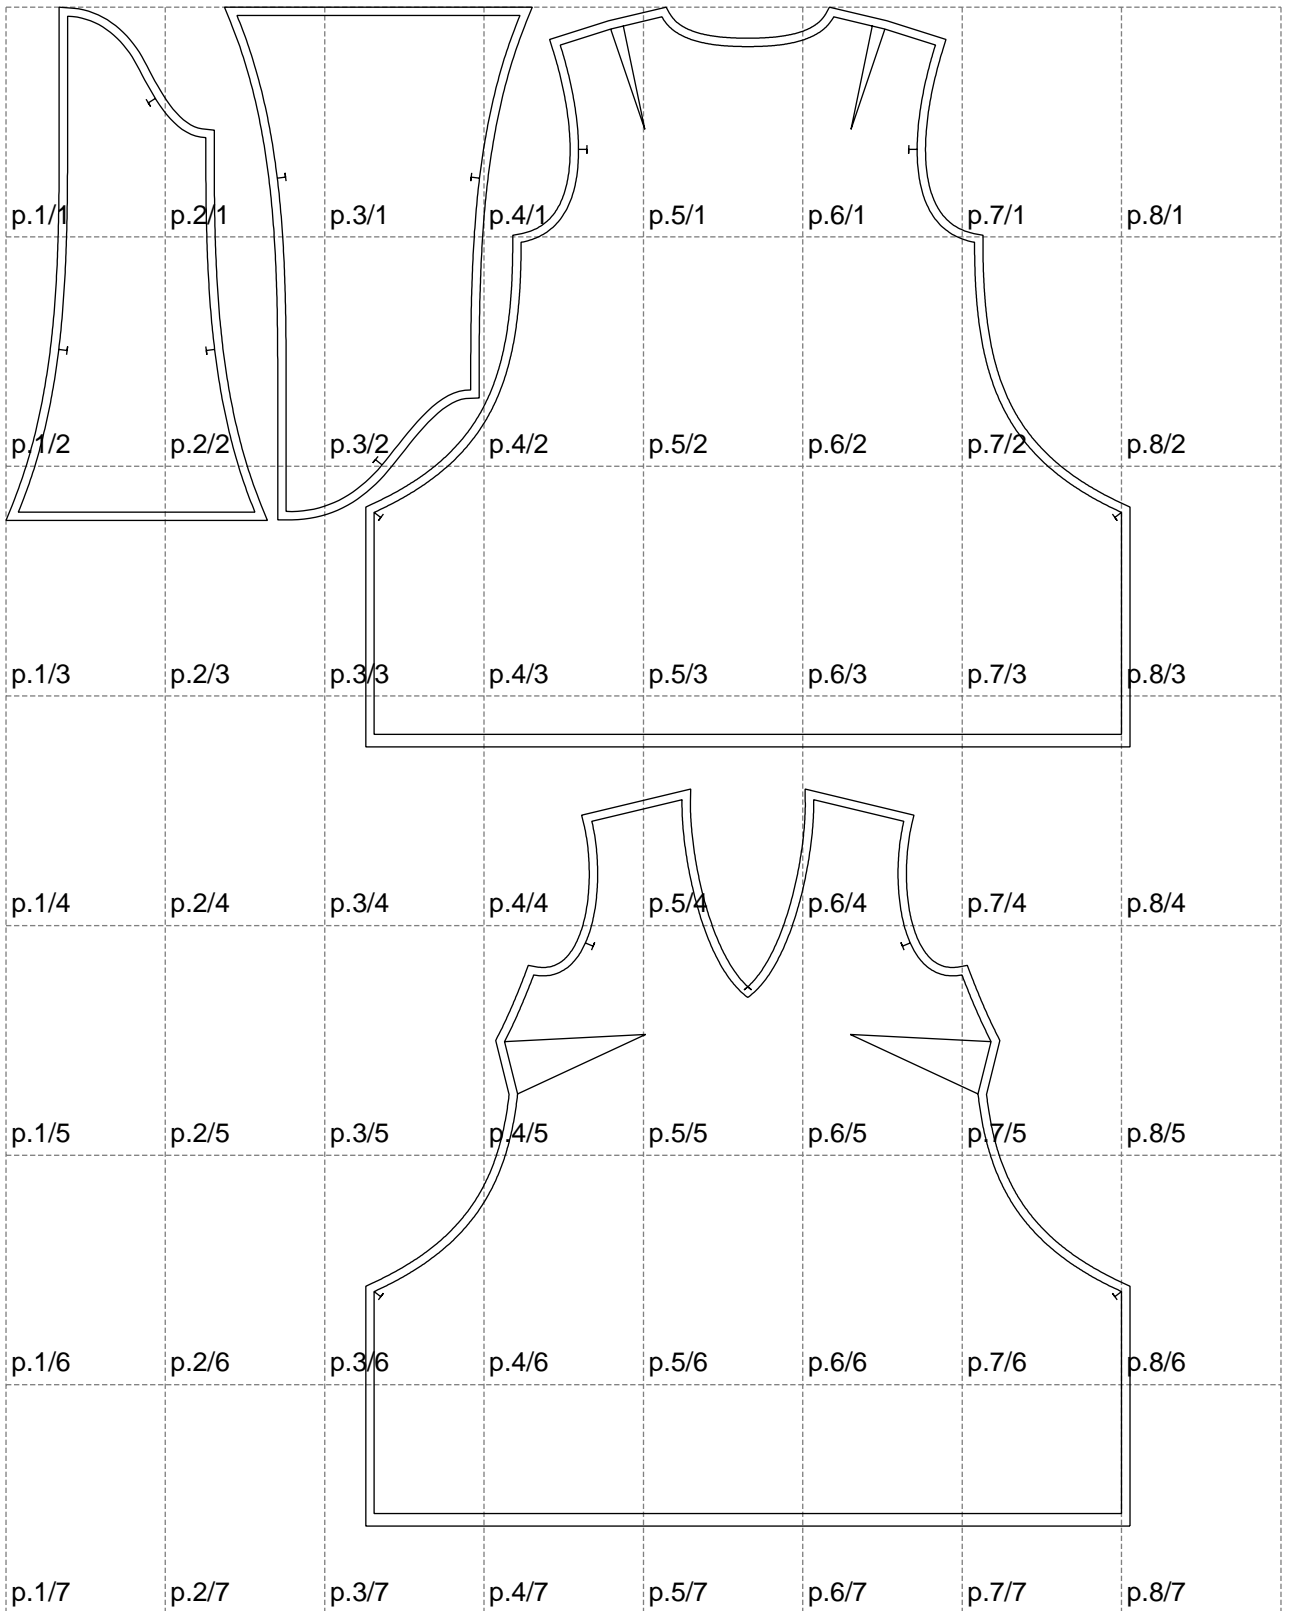

Not for print

Paper size: A4, size:1338.58 x1808.73 mm

# Example

size:1488.84 x2116.22 mm

Maneken =1 ver.0

rz\_1=170

rz\_16=100

rz\_17=85.4

rz\_18=80.2

rz\_19=108

rz\_20=105.4

---

. . . . .  
. . . . .  
. . . . .