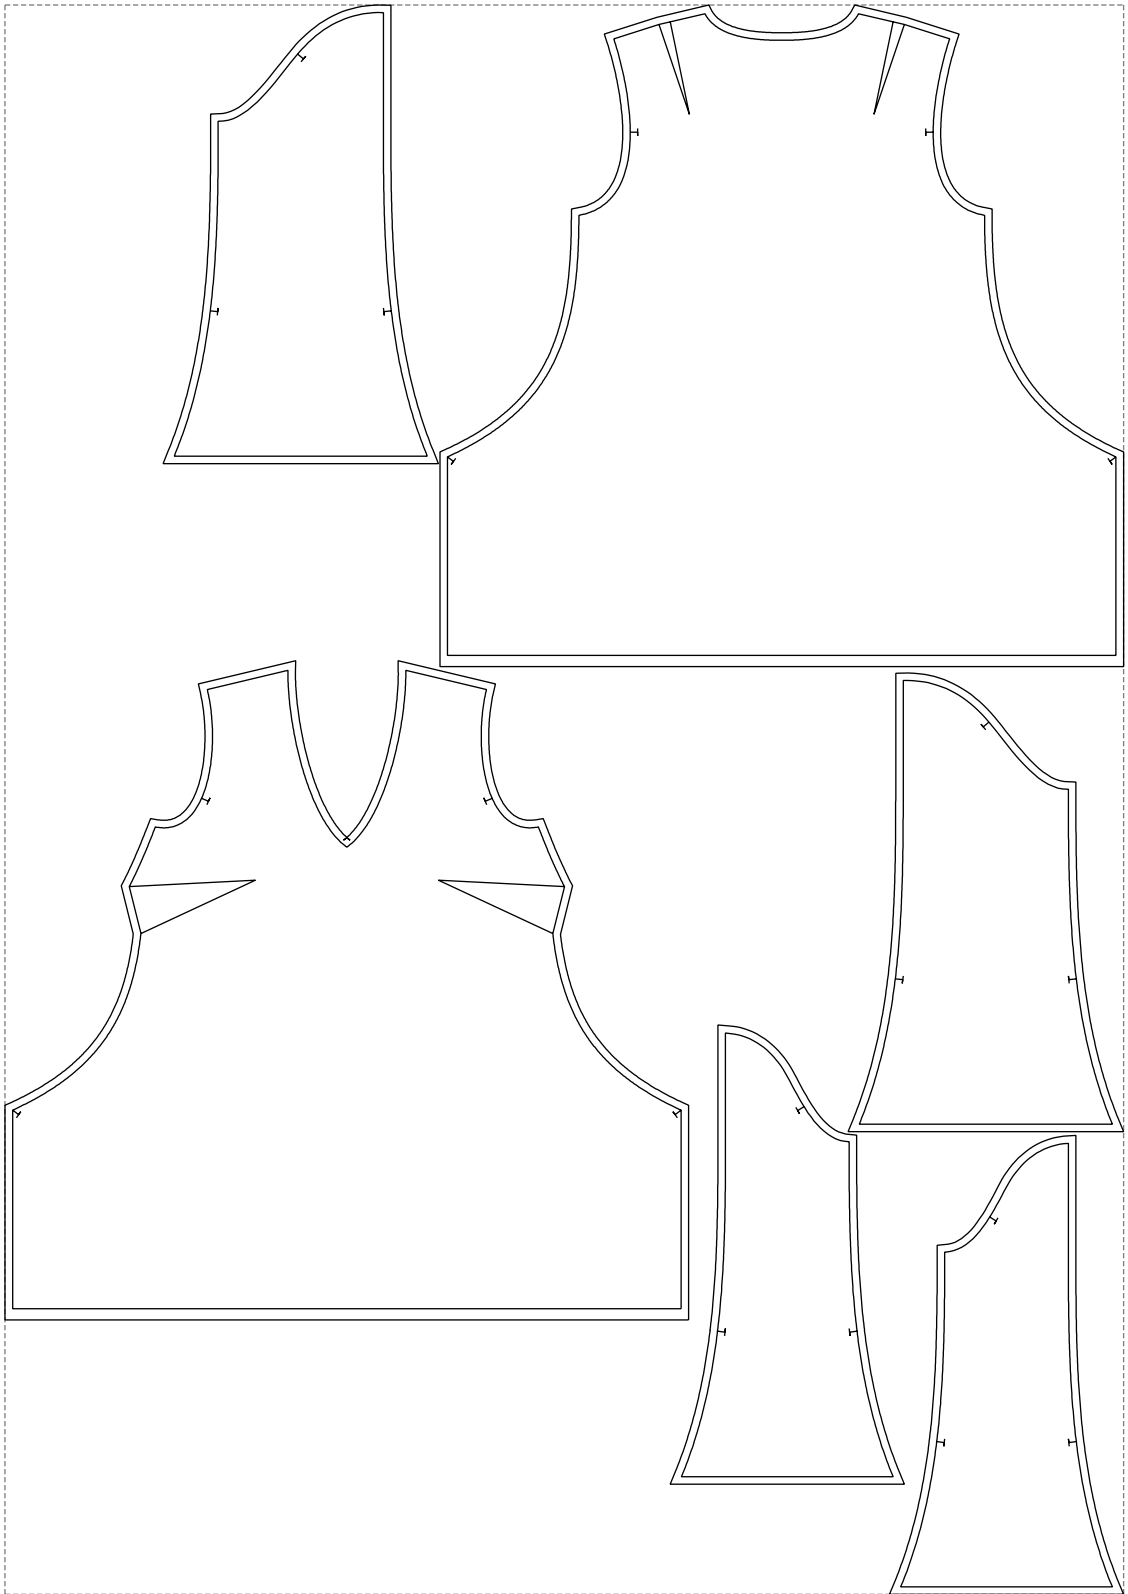

Not for print

Paper size: A4, size:1338.58 x1808.73 mm

# Example

size:1488.84 x2116.22 mm

Maneken =1 ver.0

rz\_1=170

rz\_16=100

rz\_17=85.4

rz\_18=80.2

rz\_19=108

rz\_20=105.4

---

. . . . .  
. . . . .  
. . . . .