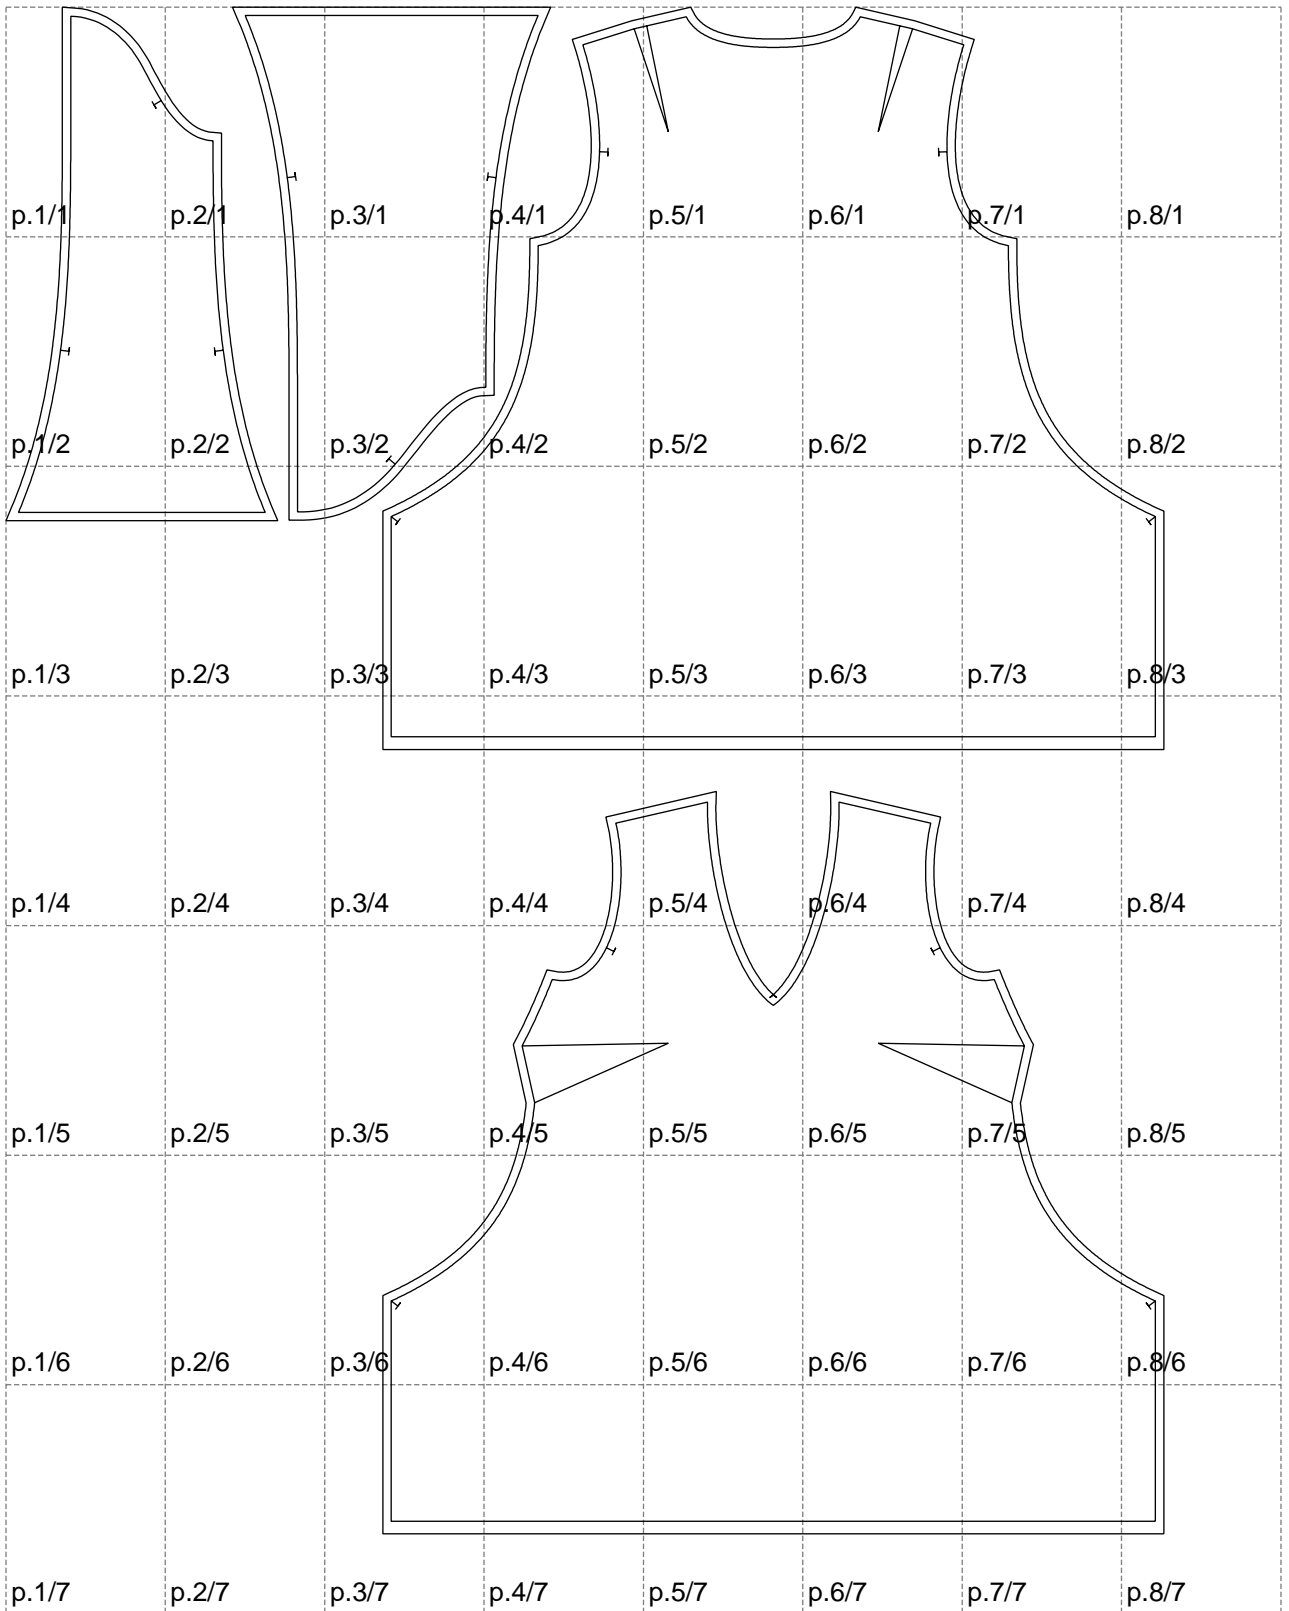

Not for print

Paper size: A4, size:1378.90 x1817.90 mm

# Example

size:1499.00 x2121.57 mm

Maneken =1 ver.0

rz\_1=170

rz\_16=104

rz\_17=88.9

rz\_18=84.4

rz\_19=112

rz\_20=109.3

---

. . . . .  
. . . . .  
. . . . .