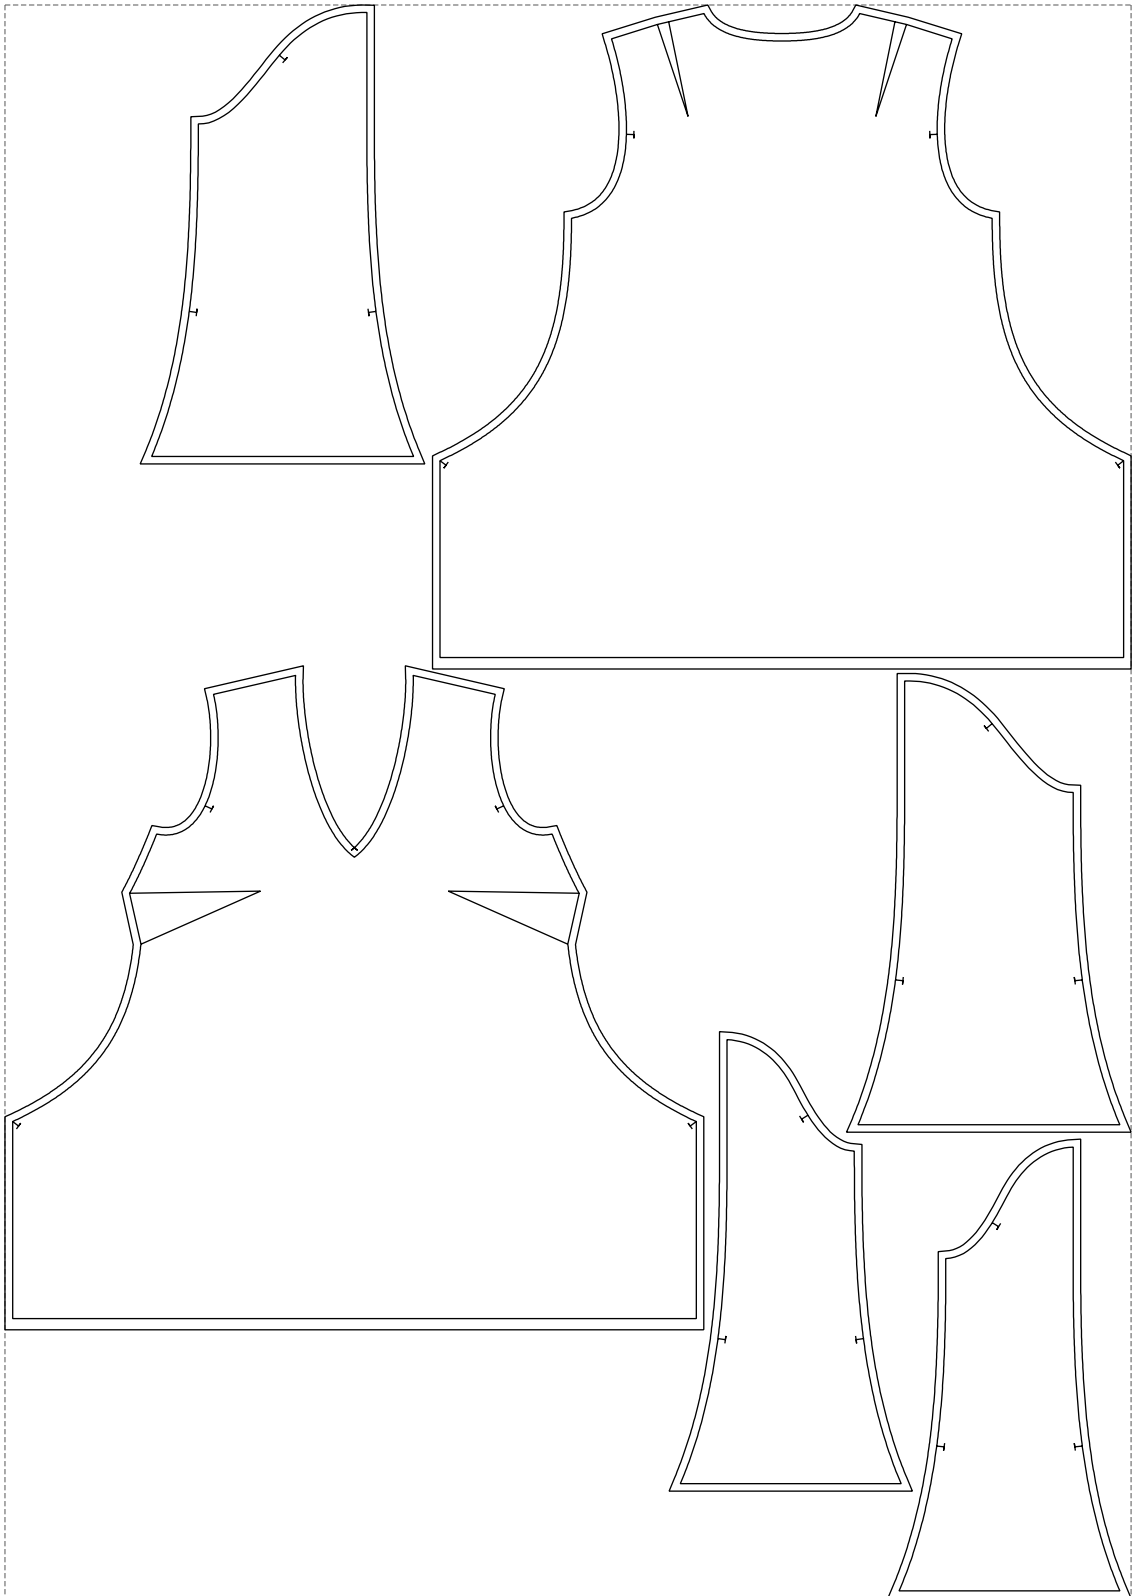

Not for print

Paper size: A4, size:1378.90 x1817.90 mm

# Example

size:1499.00 x2121.57 mm

Maneken =1 ver.0

rz\_1=170

rz\_16=104

rz\_17=88.9

rz\_18=84.4

rz\_19=112