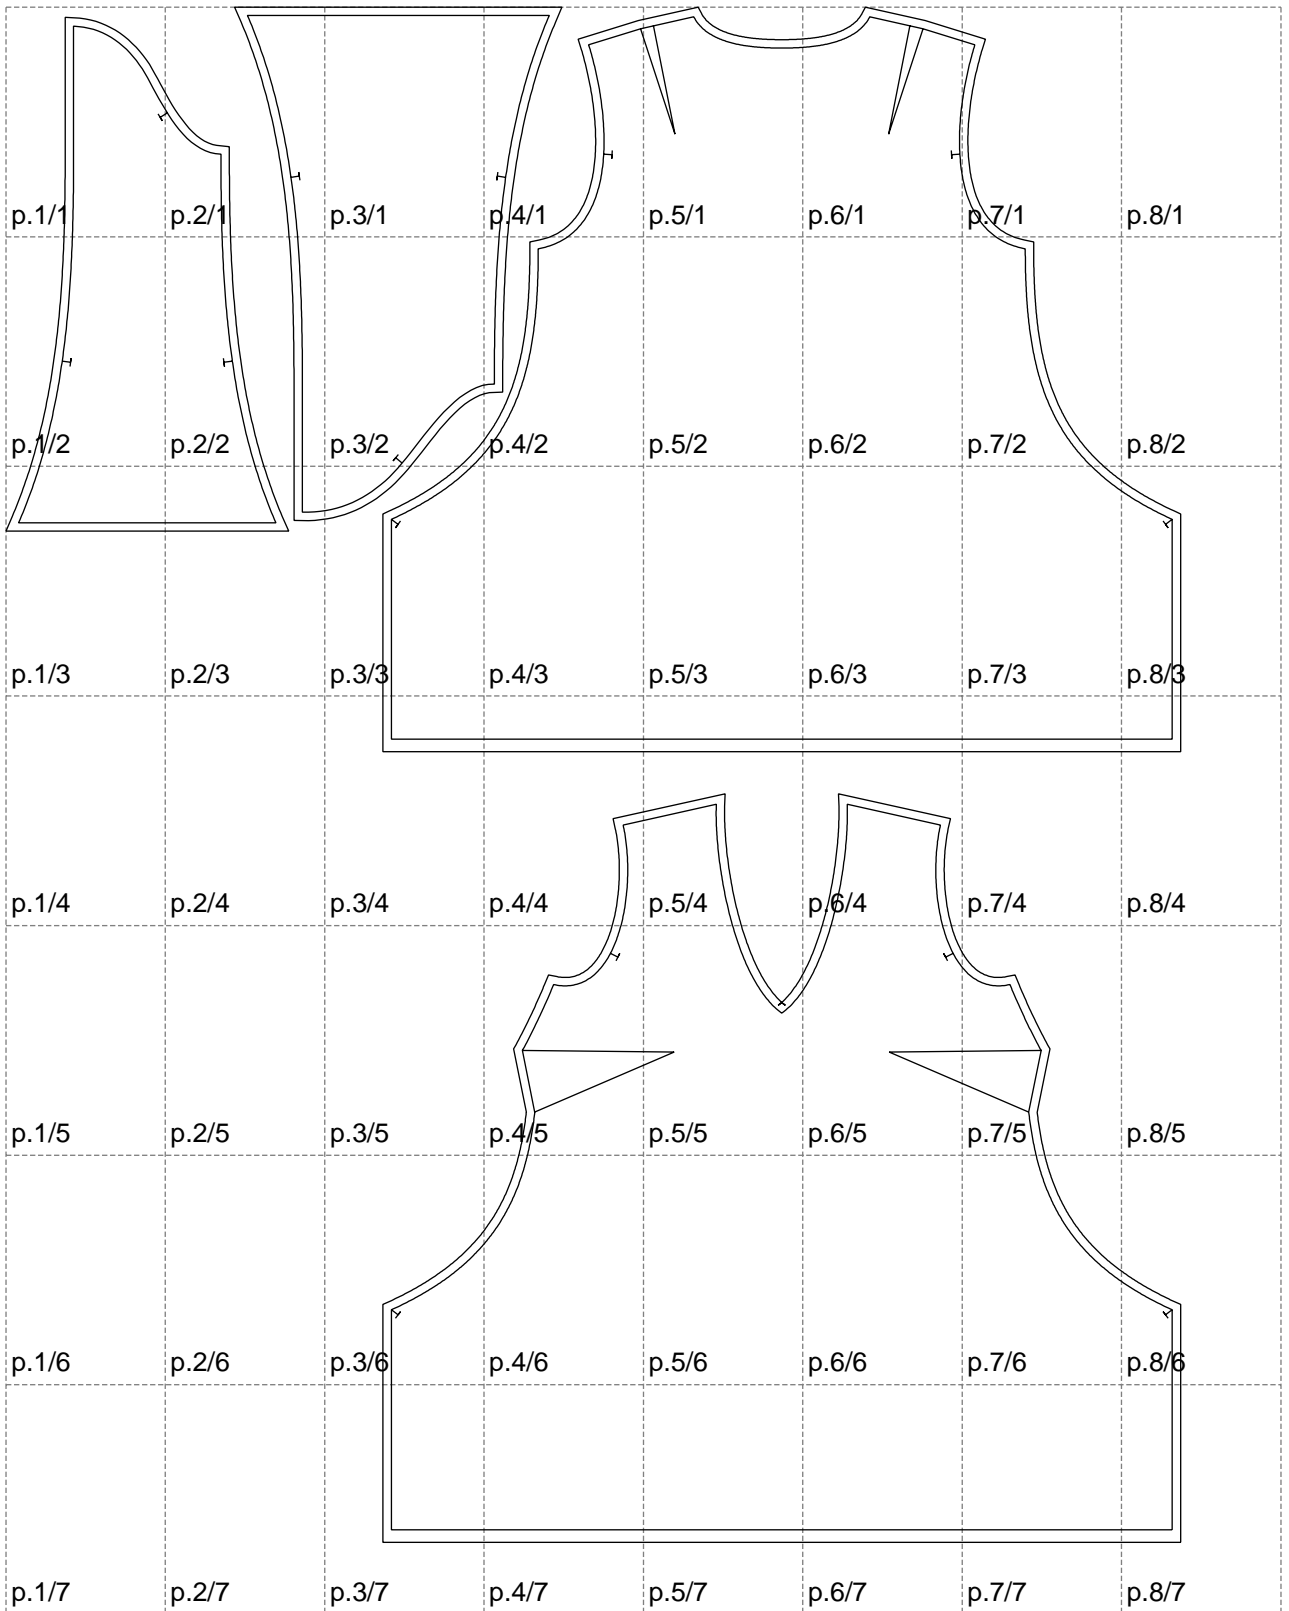

Not for print

Paper size: A4, size:1399.00 x1827.99 mm

# Example

size:1499.00 x2291.61 mm

Maneken =1 ver.0

rz\_1=170

rz\_16=108

rz\_17=92.5

rz\_18=89.2

rz\_19=116

rz\_20=113

---

. . . . .  
. . . . .  
. . . . .