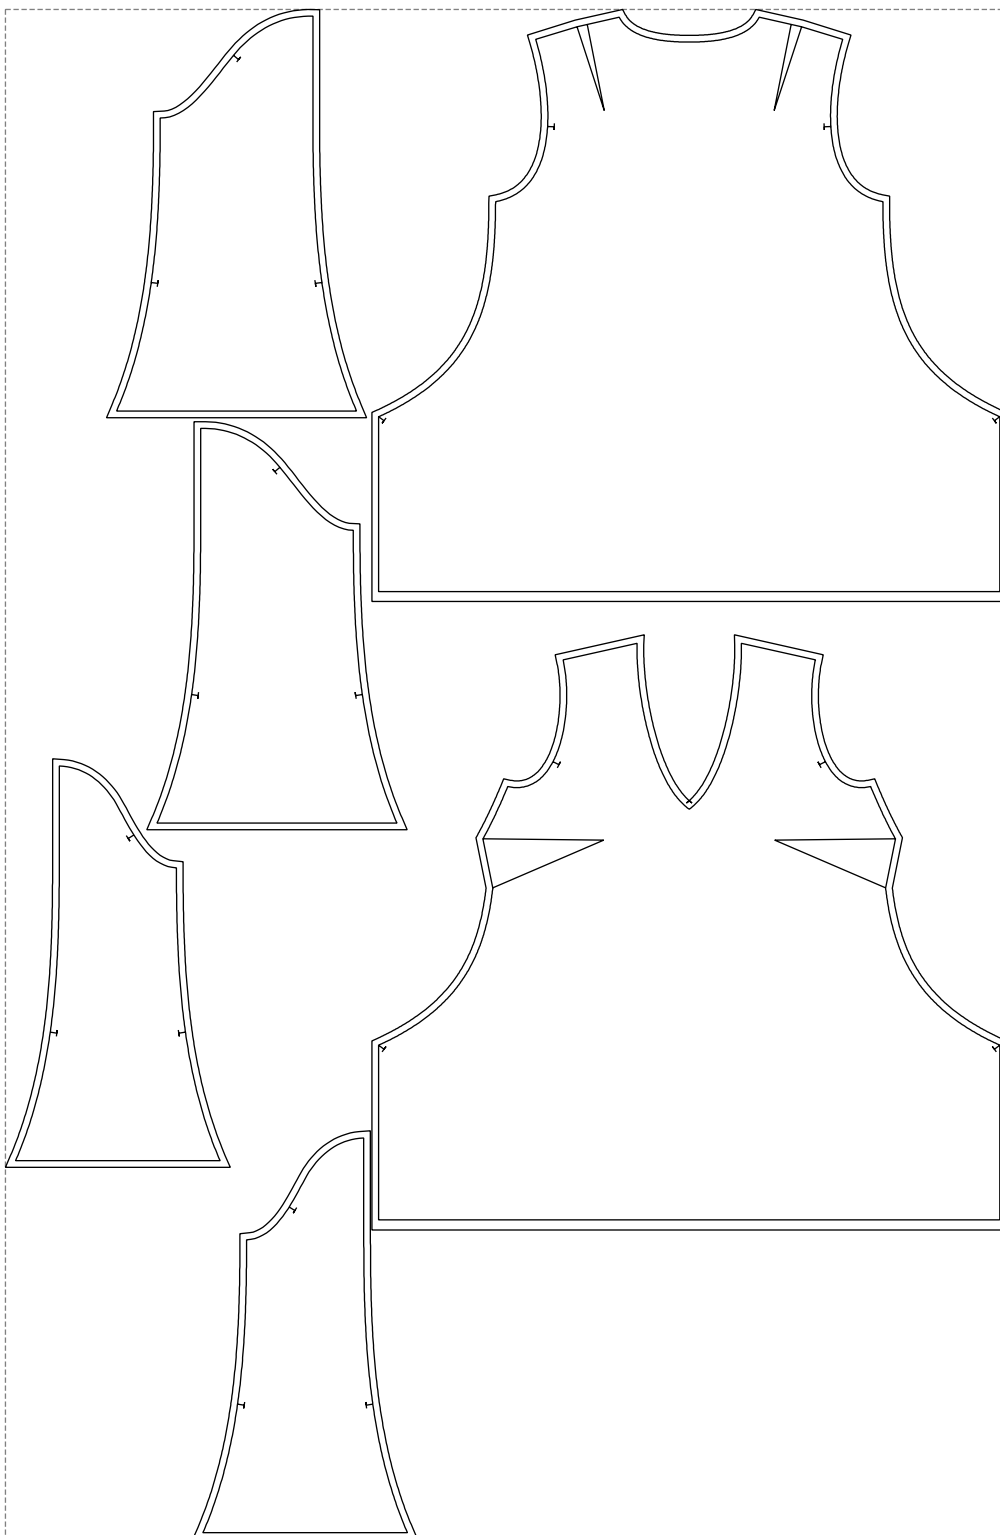

Not for print

Paper size: A4, size:1399.00 x1827.99 mm

# Example

size:1499.00 x2291.61 mm

Maneken =1 ver.0

rz\_1=170

rz\_16=108

rz\_17=92.5

rz\_18=89.2

rz\_19=116