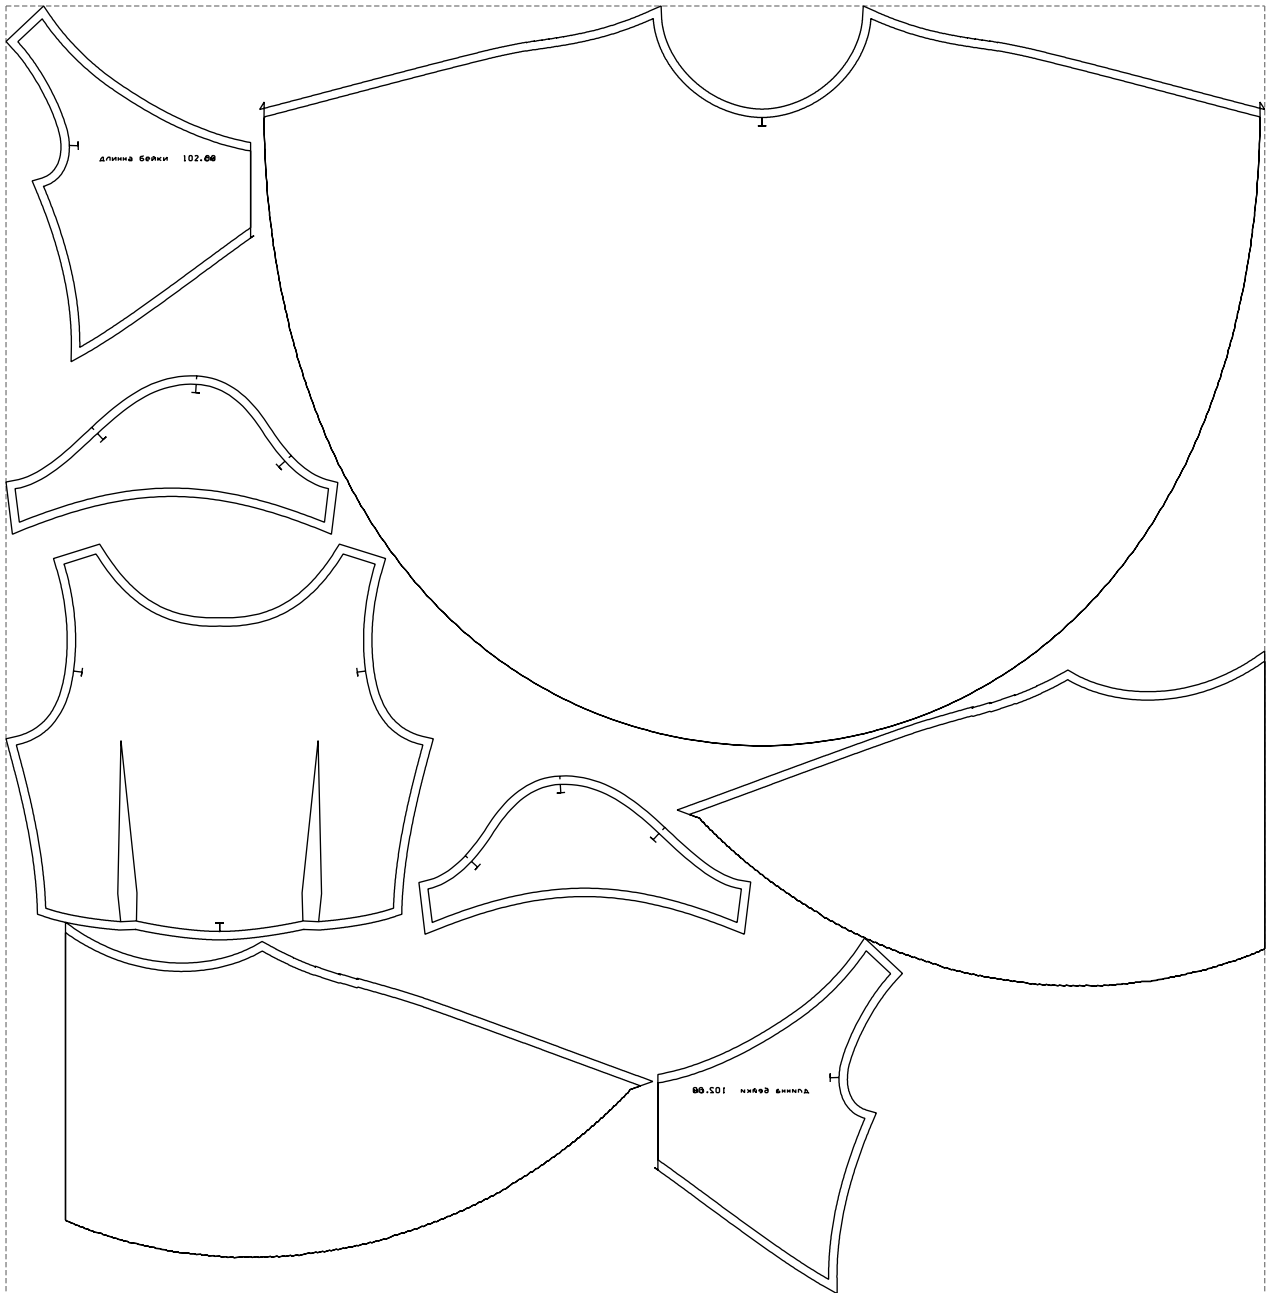

Not for print

Paper size: A4, size:1399.00 x1212.58 mm

# Example

size:1499.00 x1534.01 mm

Maneken =1 ver.0

rz\_1=170

rz\_16=88

rz\_17=75.6

rz\_18=67.6

rz\_19=96