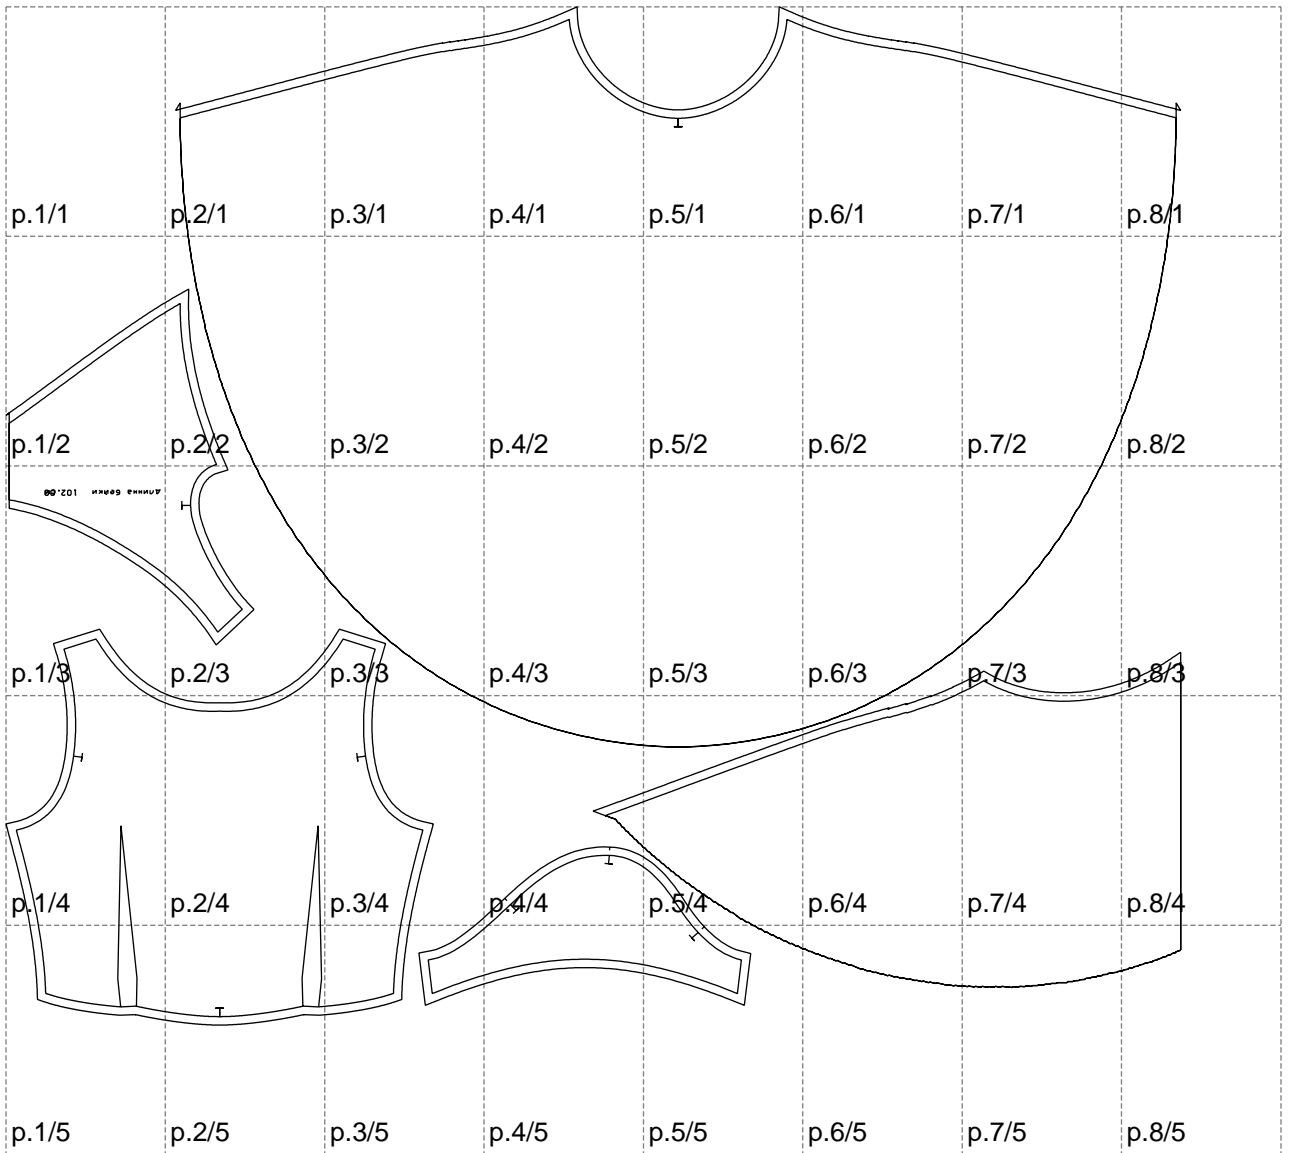

Not for print

Paper size: A4, size:1399.00 x1212.58 mm

# Example

size:1499.00 x1534.01 mm

Maneken =1 ver.0

rz\_1=170

rz\_16=88

rz\_17=75.6

rz\_18=67.6

rz\_19=96

rz\_20=94.6

---

. . . . .  
. . . . .  
. . . . .