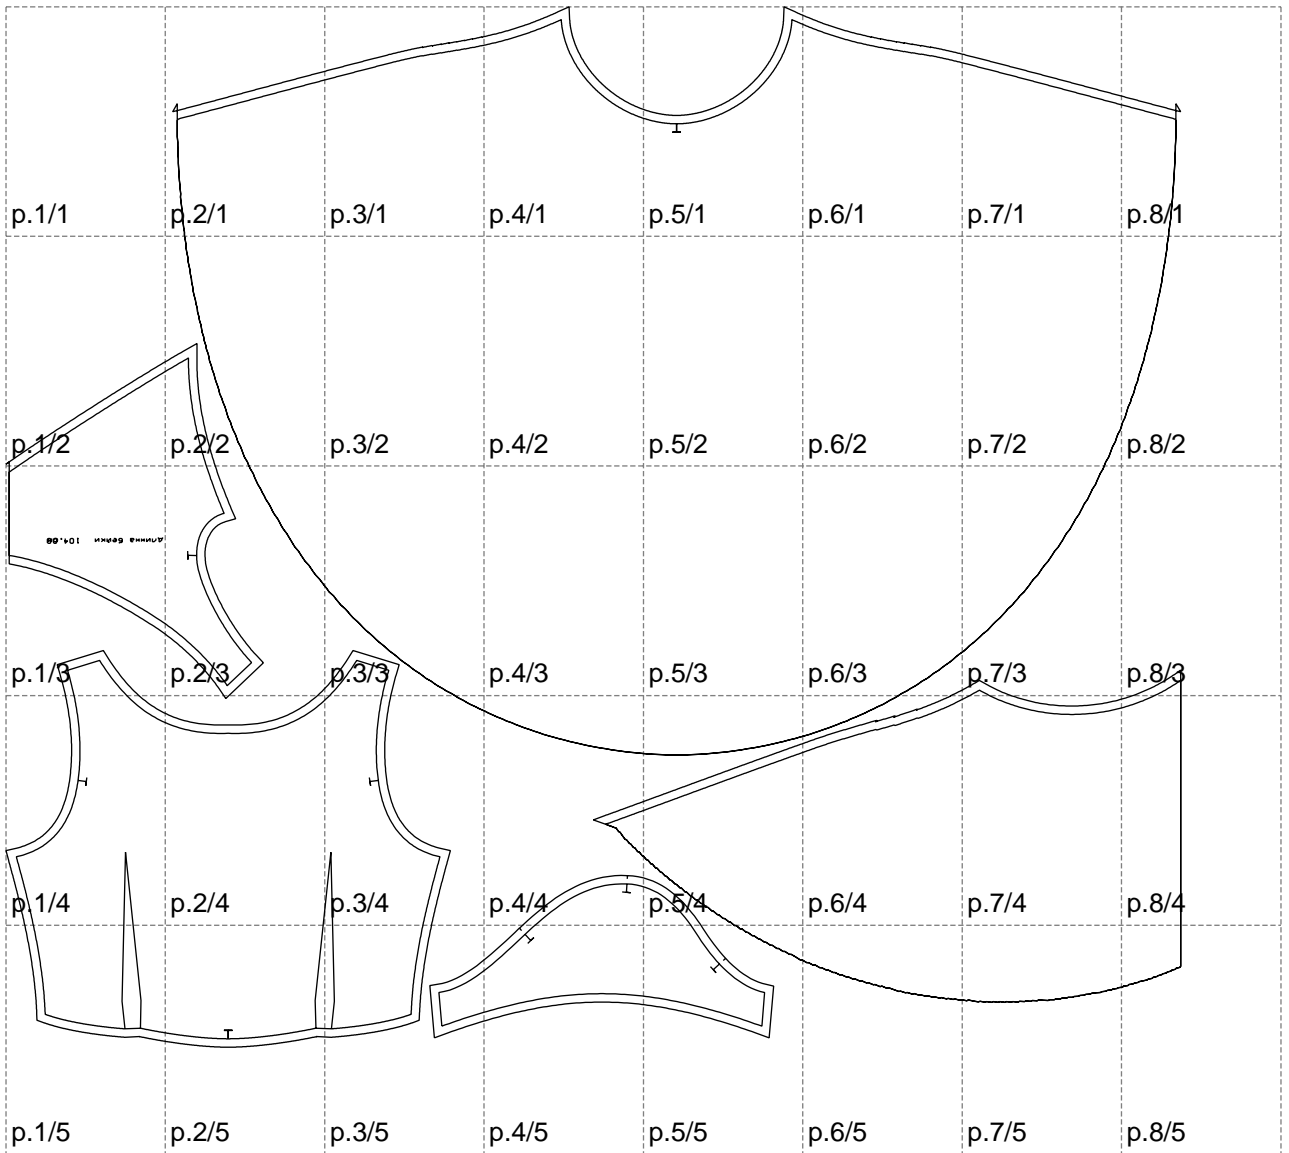

Not for print

Paper size: A4, size:1399.00 x1238.94 mm

# Example

size:1499.00 x1563.60 mm

Maneken =1 ver.0

rz\_1=170

rz\_16=92

rz\_17=78.8

rz\_18=71.8

rz\_19=100

rz\_20=98.1

---

. . . . .  
. . . . .  
. . . . .