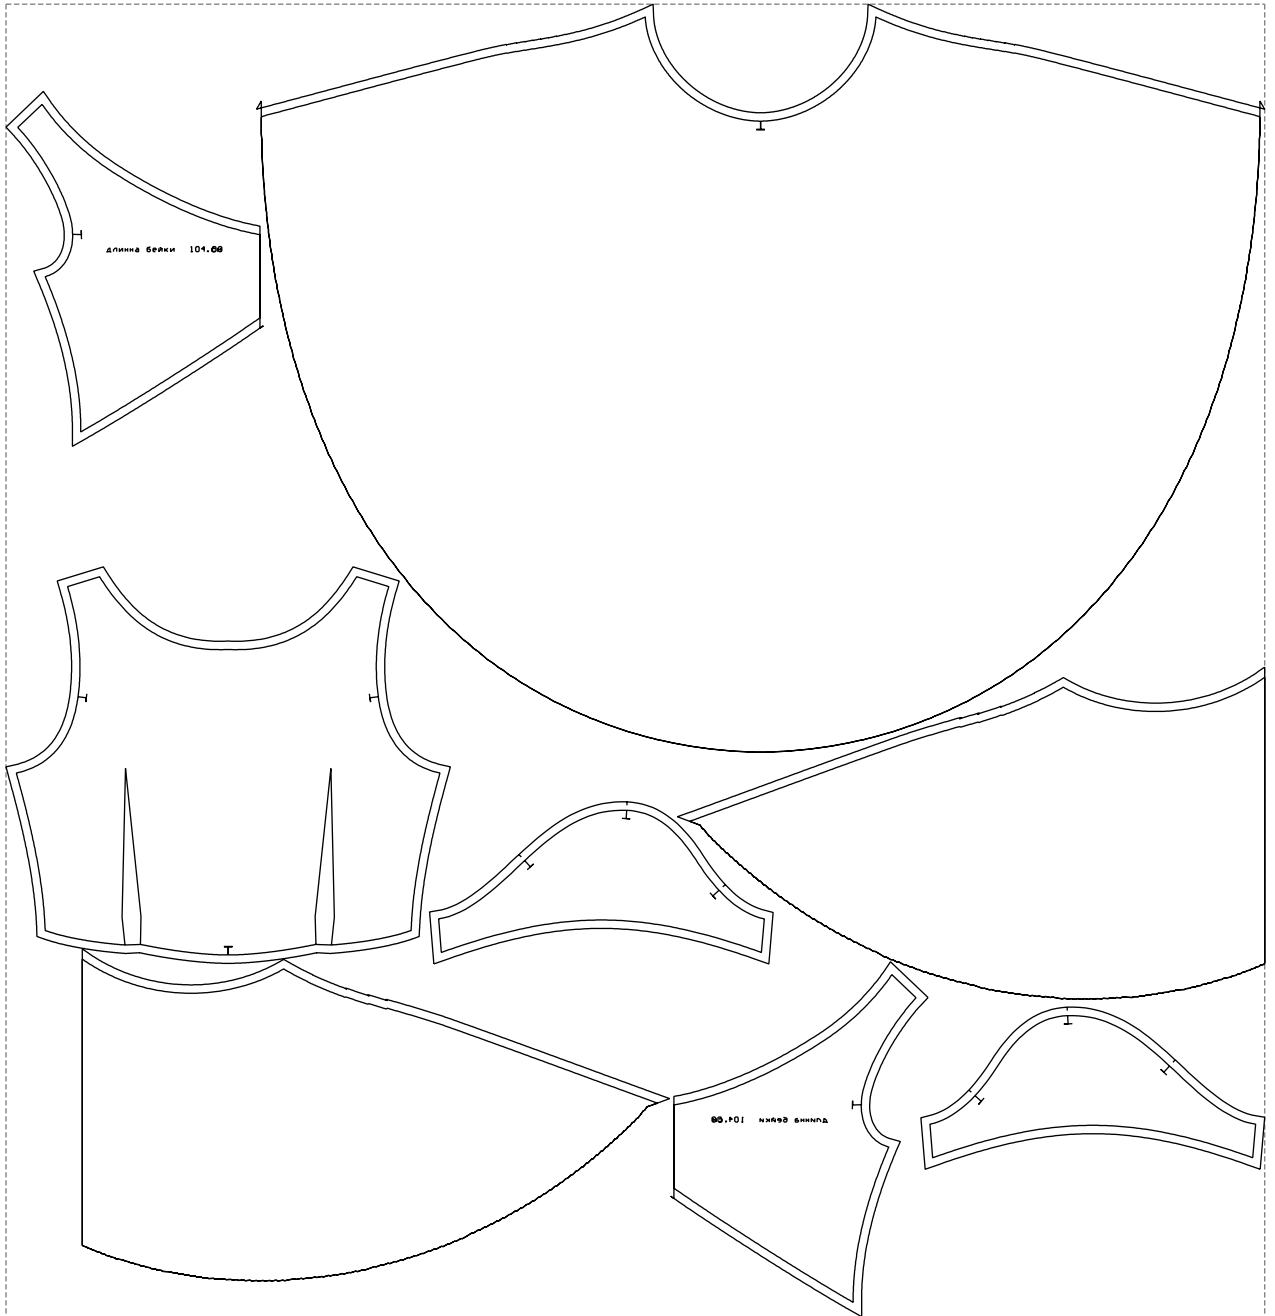

Not for print

Paper size: A4, size:1399.00 x1238.94 mm

# Example

size:1499.00 x1563.60 mm

Maneken =1 ver.0

rz\_1=170

rz\_16=92

rz\_17=78.8

rz\_18=71.8

rz\_19=100

rz\_20=98.1

---

. . . . .  
. . . . .  
. . . . .