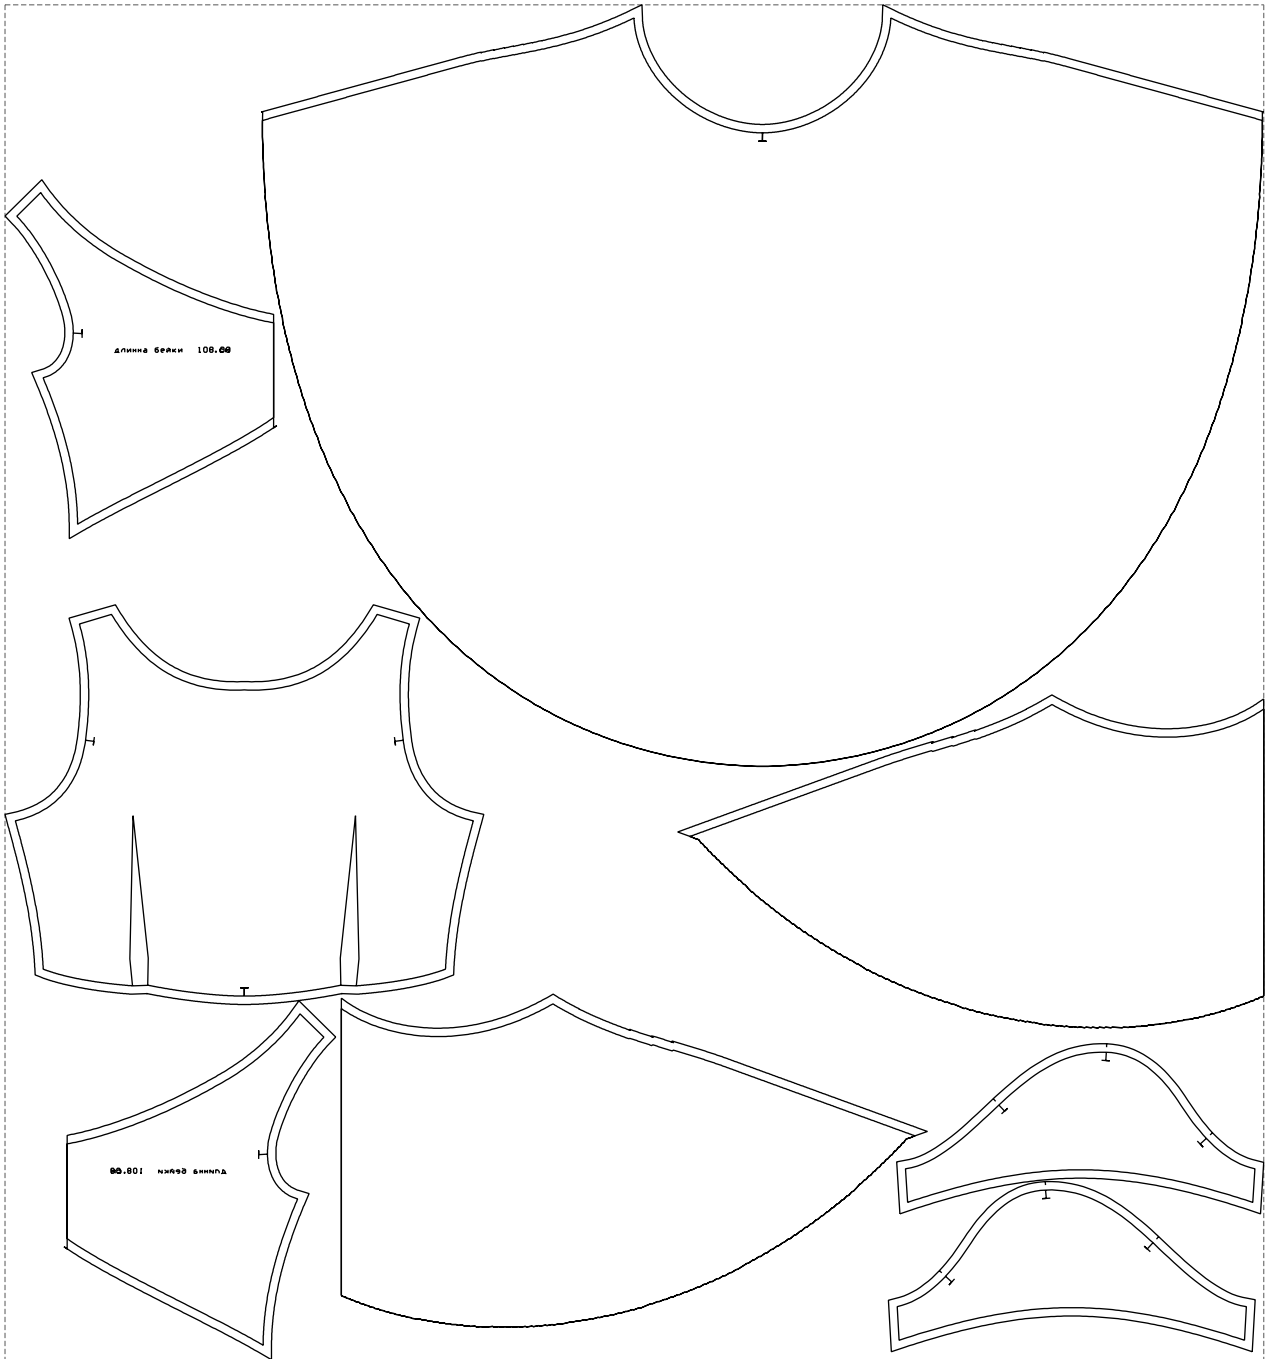

Not for print

Paper size: A4, size:1399.00 x1396.09 mm

# Example

size:1499.00 x1614.00 mm

Maneken =1 ver.0

rz\_1=170

rz\_16=100

rz\_17=85.4

rz\_18=80.2

rz\_19=108

rz\_20=105.4

---

. . . . .  
. . . . .  
. . . . .