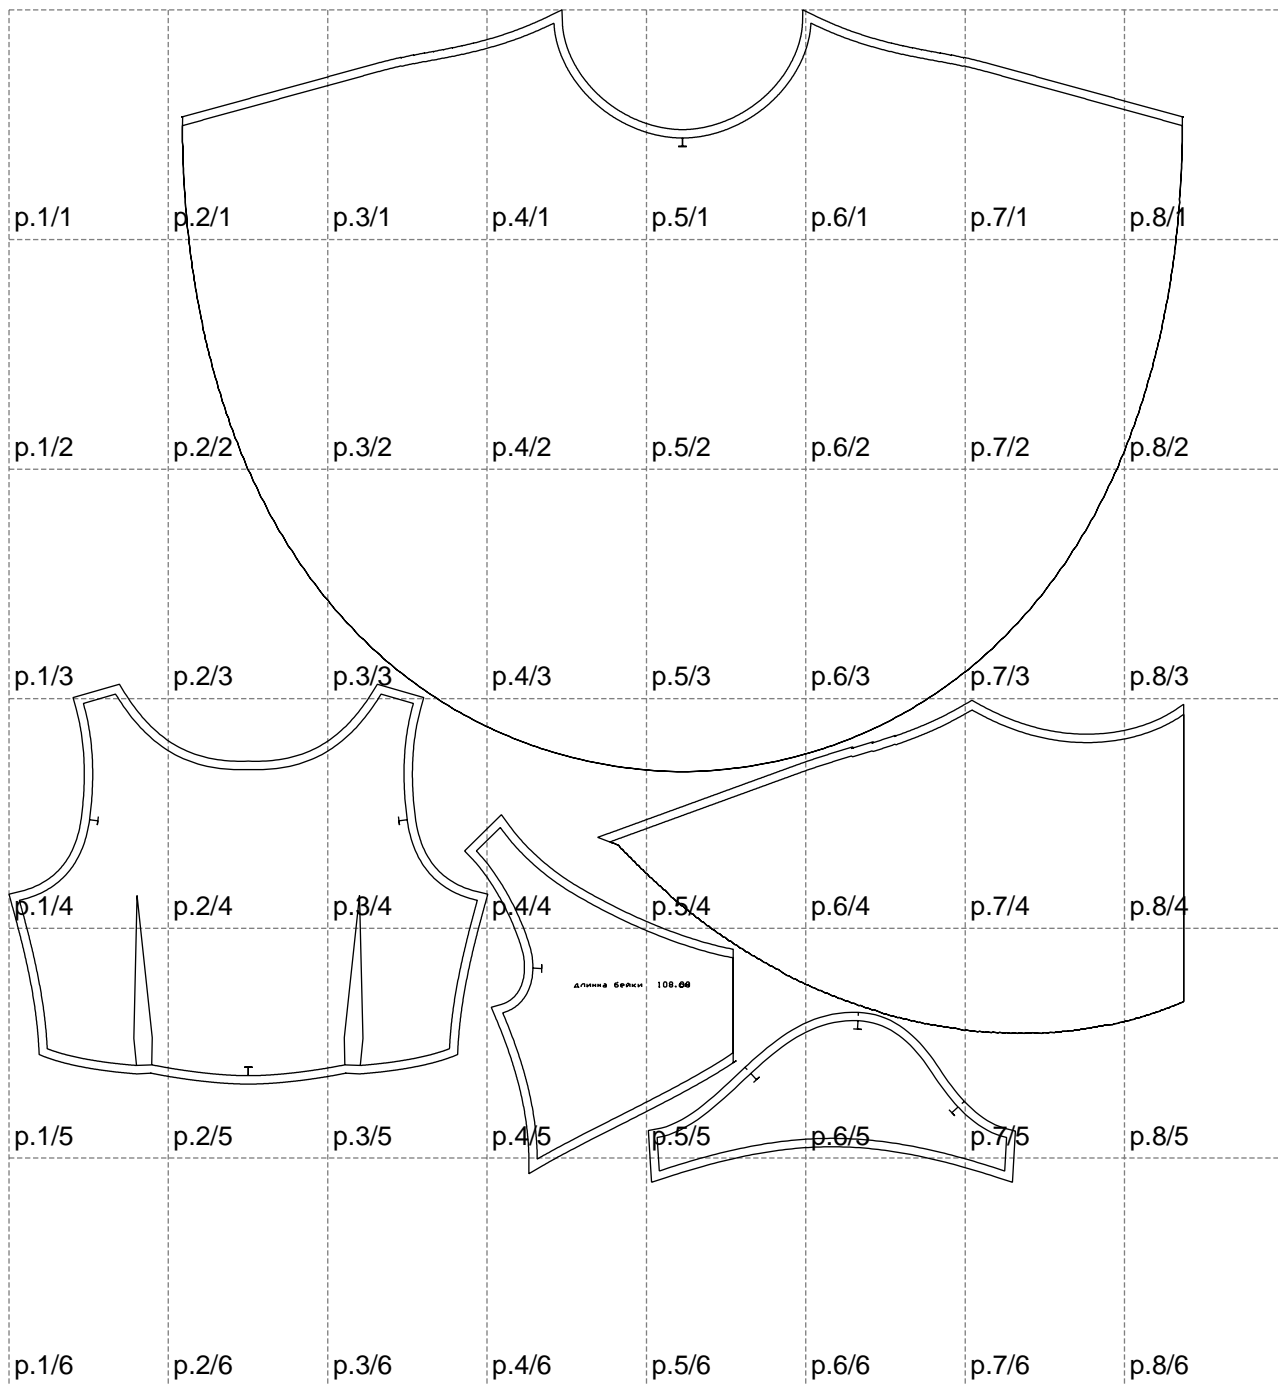

Not for print

Paper size: A4, size:1399.00 x1396.09 mm

# Example

size:1499.00 x1614.00 mm

Maneken =1 ver.0

rz\_1=170

rz\_16=100

rz\_17=85.4

rz\_18=80.2

rz\_19=108

rz\_20=105.4

---

. . . . .  
. . . . .  
. . . . .