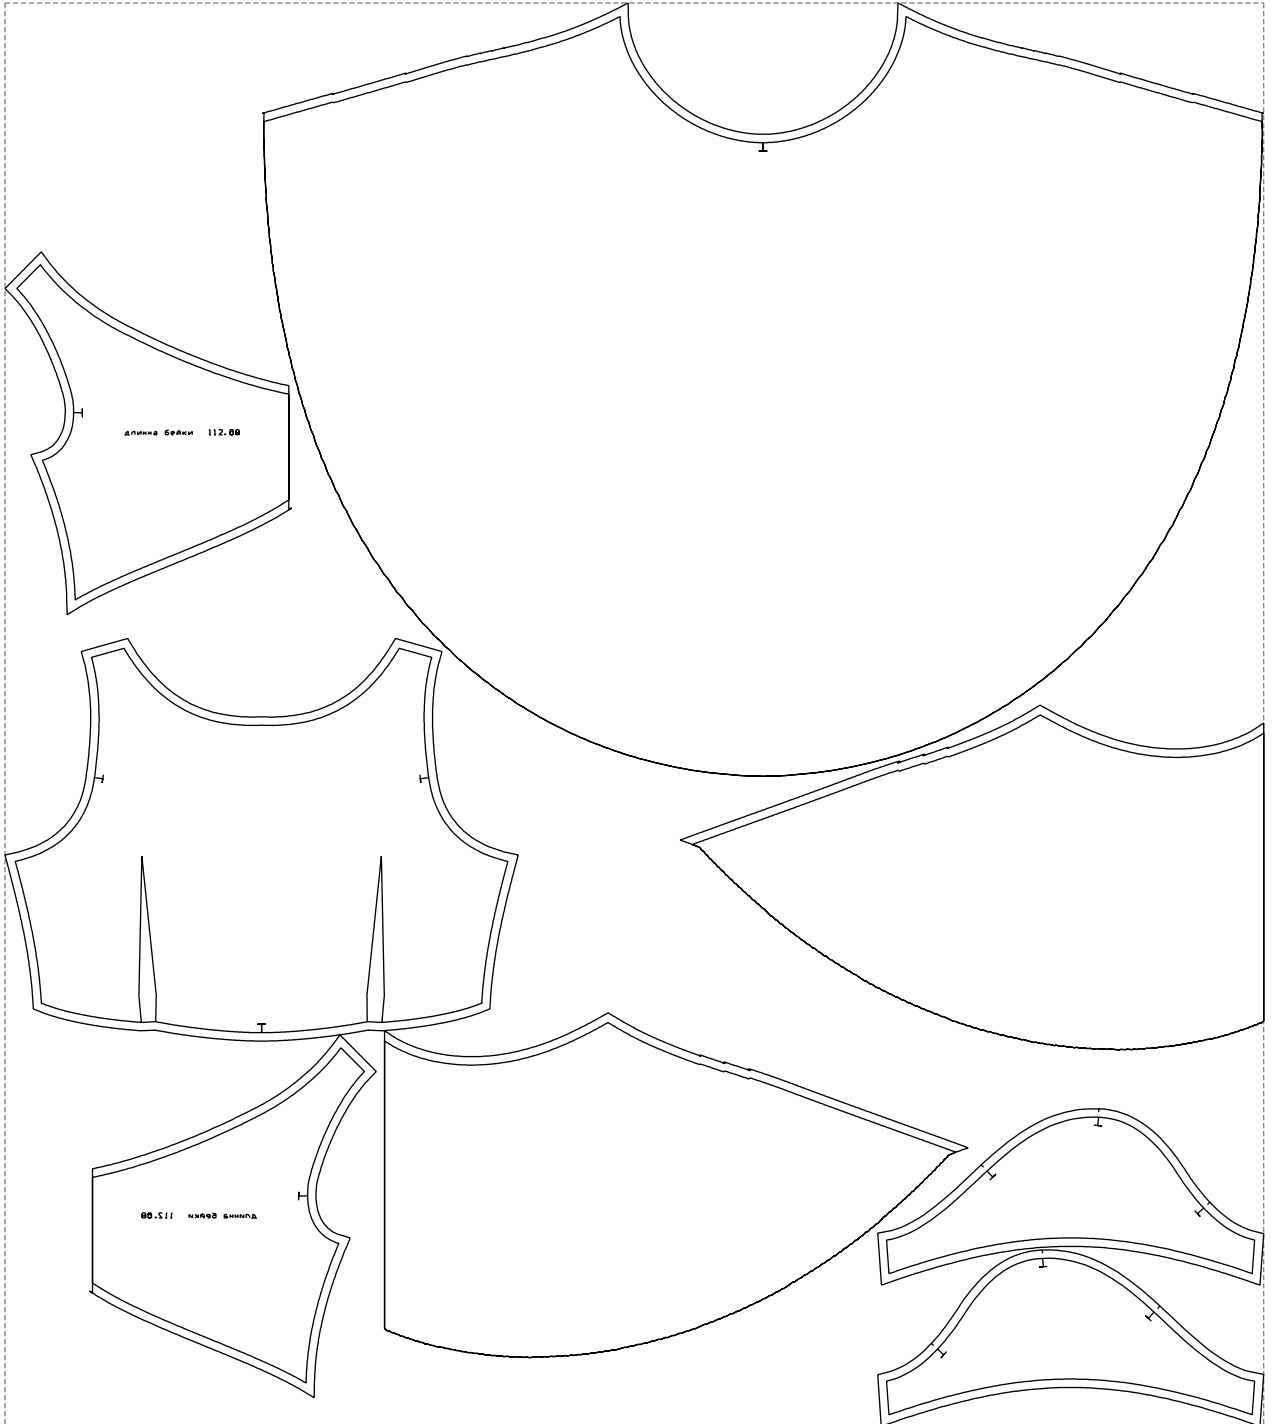

Not for print

Paper size: A4, size:1399.00 x1454.57 mm

# Example

size:1499.00 x1695.26 mm

Maneken =1 ver.0

rz\_1=170

rz\_16=108

rz\_17=92.5

rz\_18=89.2

rz\_19=116