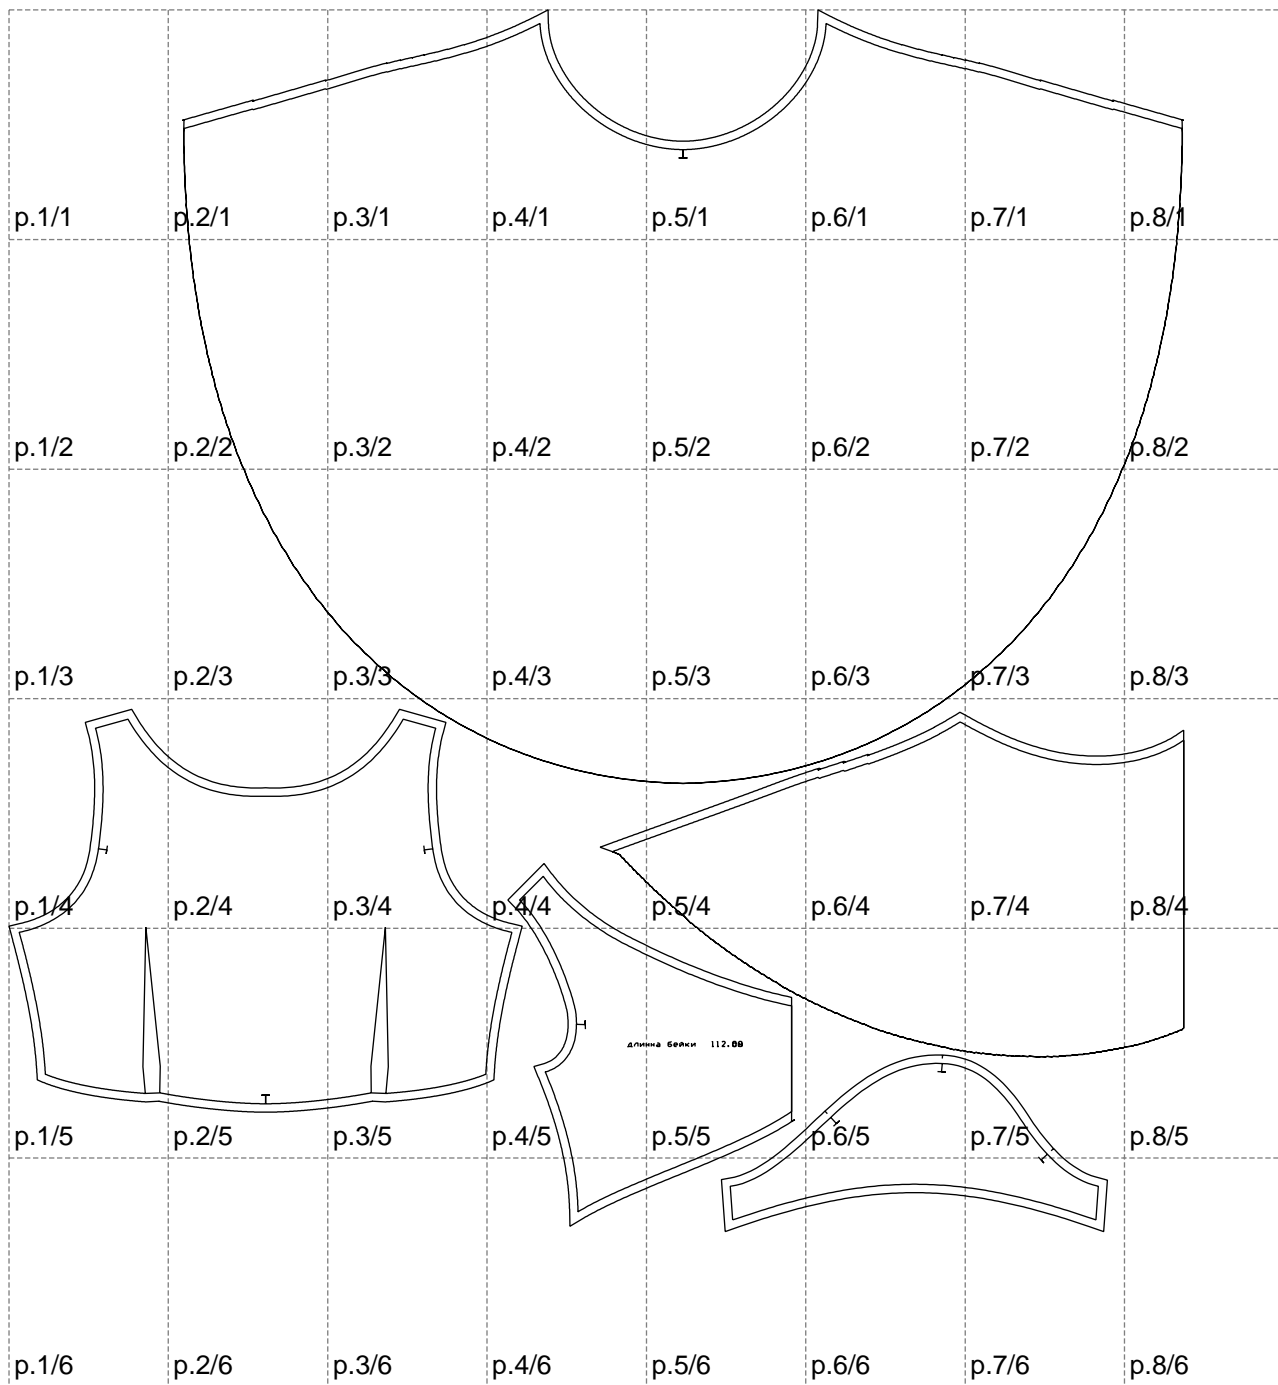

Not for print

Paper size: A4, size:1399.00 x1454.57 mm

# Example

size:1499.00 x1695.26 mm

Maneken =1 ver.0

rz\_1=170

rz\_16=108

rz\_17=92.5

rz\_18=89.2

rz\_19=116

rz\_20=113

---

. . . . .  
. . . . .  
. . . . .