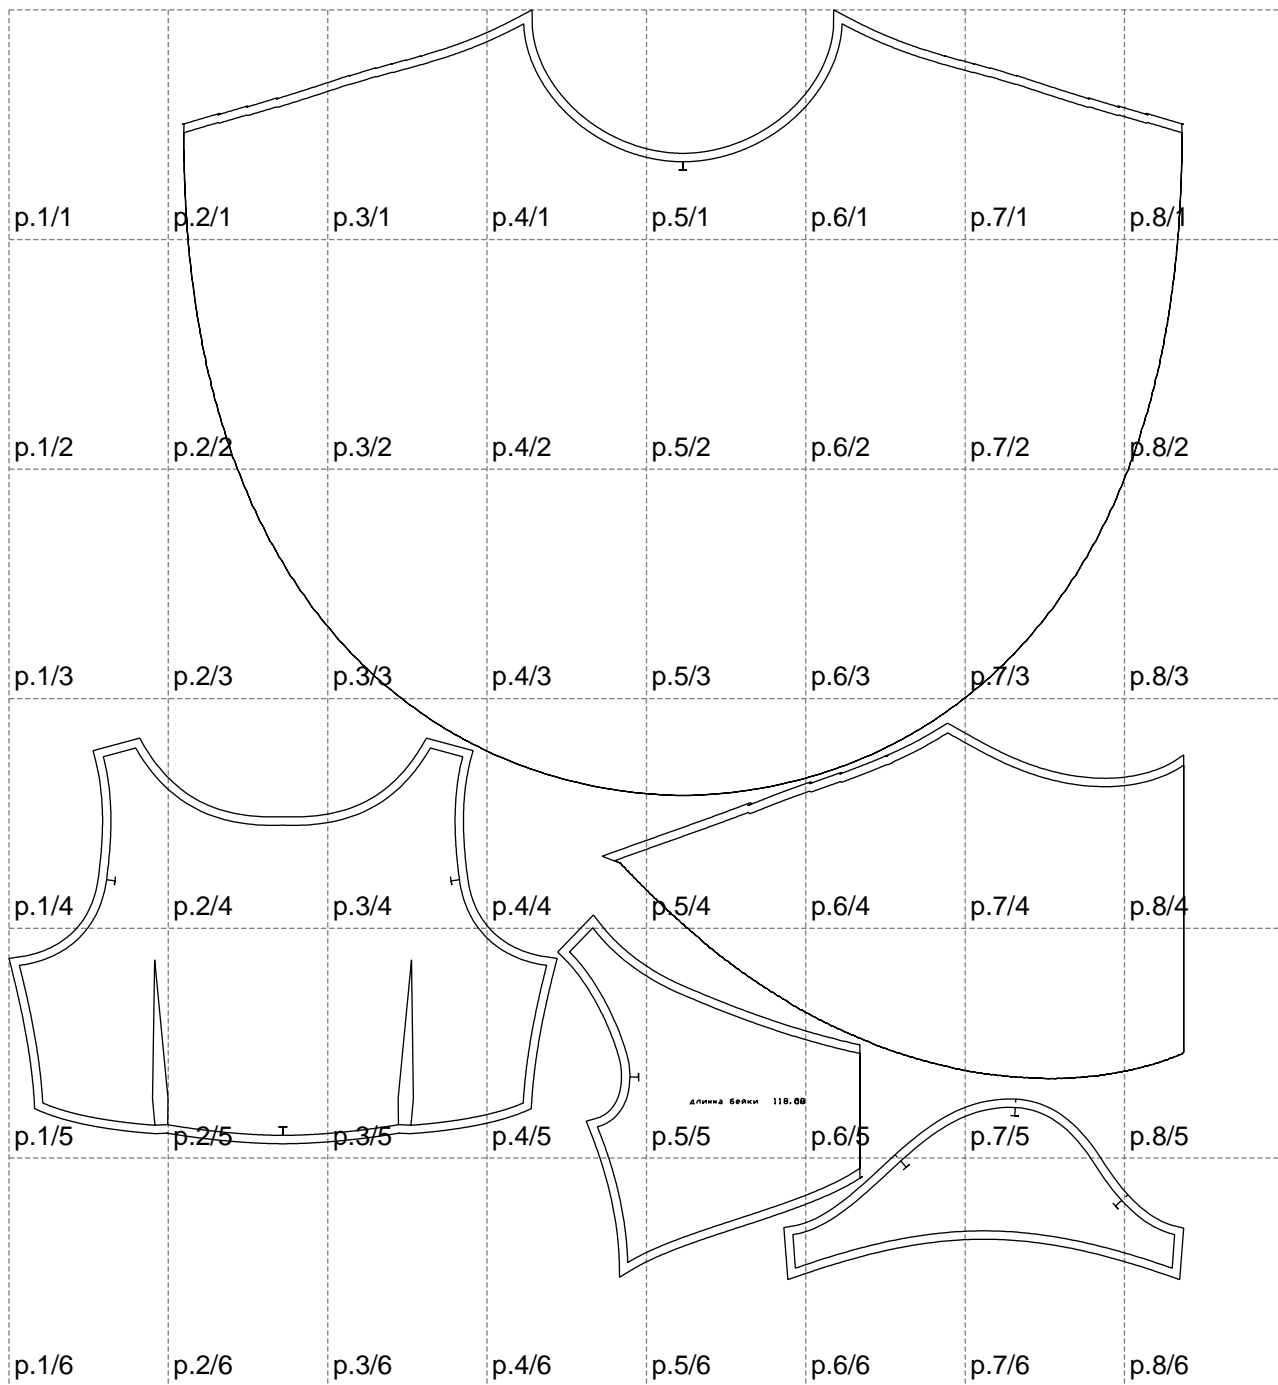

Not for print

Paper size: A4, size:1399.00 x1512.03 mm

# Example

size:1499.00 x1811.46 mm

Maneken =1 ver.0

rz\_1=170

rz\_16=116

rz\_17=100

rz\_18=98.8

rz\_19=124

rz\_20=121

---

. . . . .  
. . . . .  
. . . . .