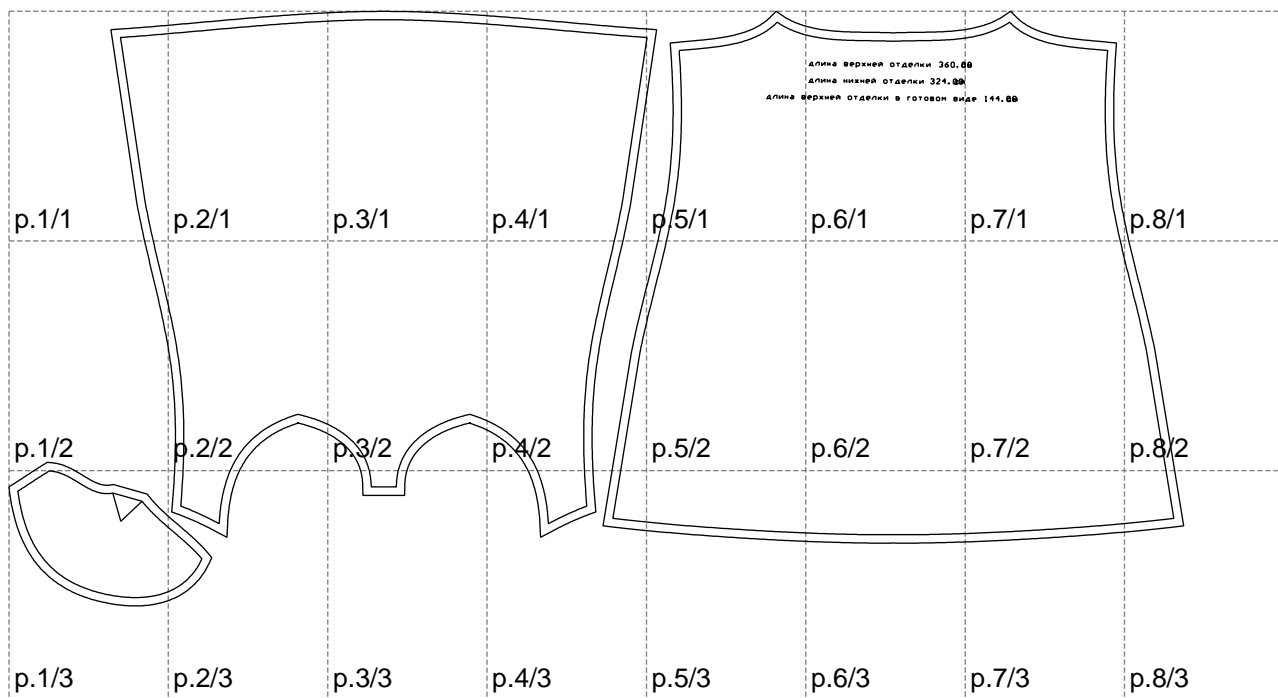

Not for print

Paper size: A4, size:1399.00 x708.02 mm

# Example

size:1499.00 x791.09 mm

Maneken =1 ver.0

rz\_1=170

rz\_16=112

rz\_17=96.2

rz\_18=94

rz\_19=120

rz\_20=117

---

. . . . .  
. . . . .  
. . . . .