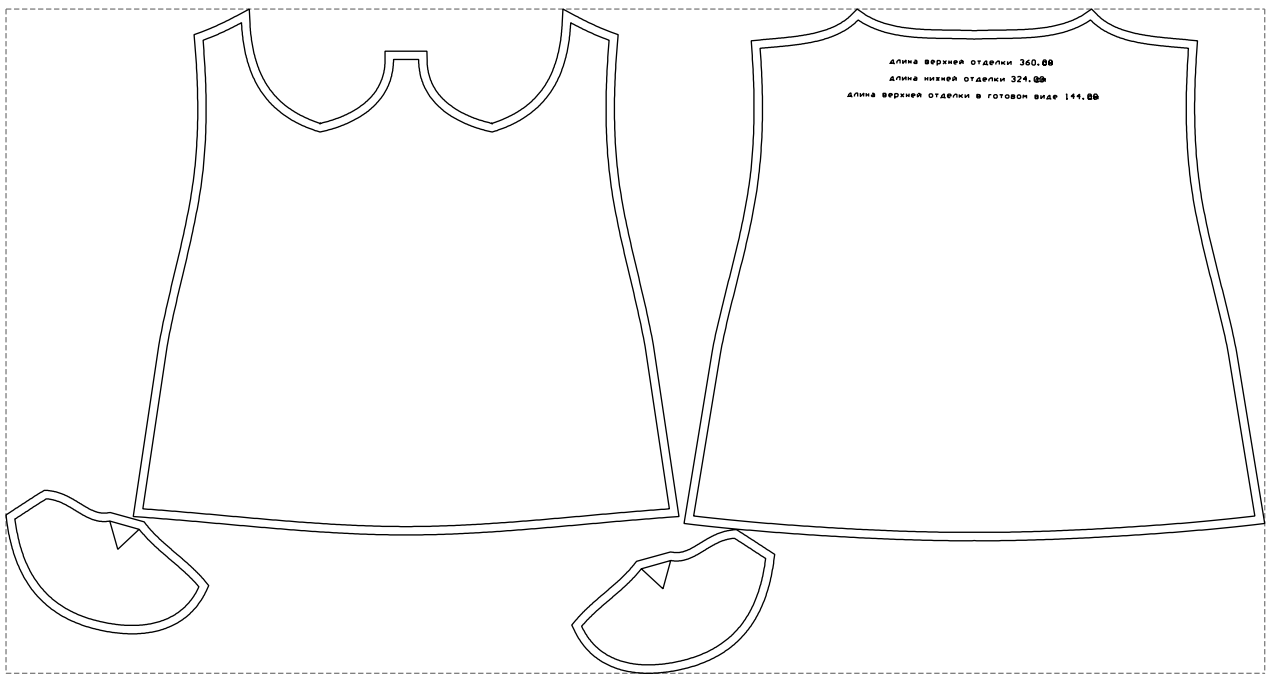

# Example

size:1499.00 x791.09 mm

Maneken =1 ver.0

rz\_1=170

rz\_16=112

rz\_17=96.2

rz\_18=94

rz\_19=120