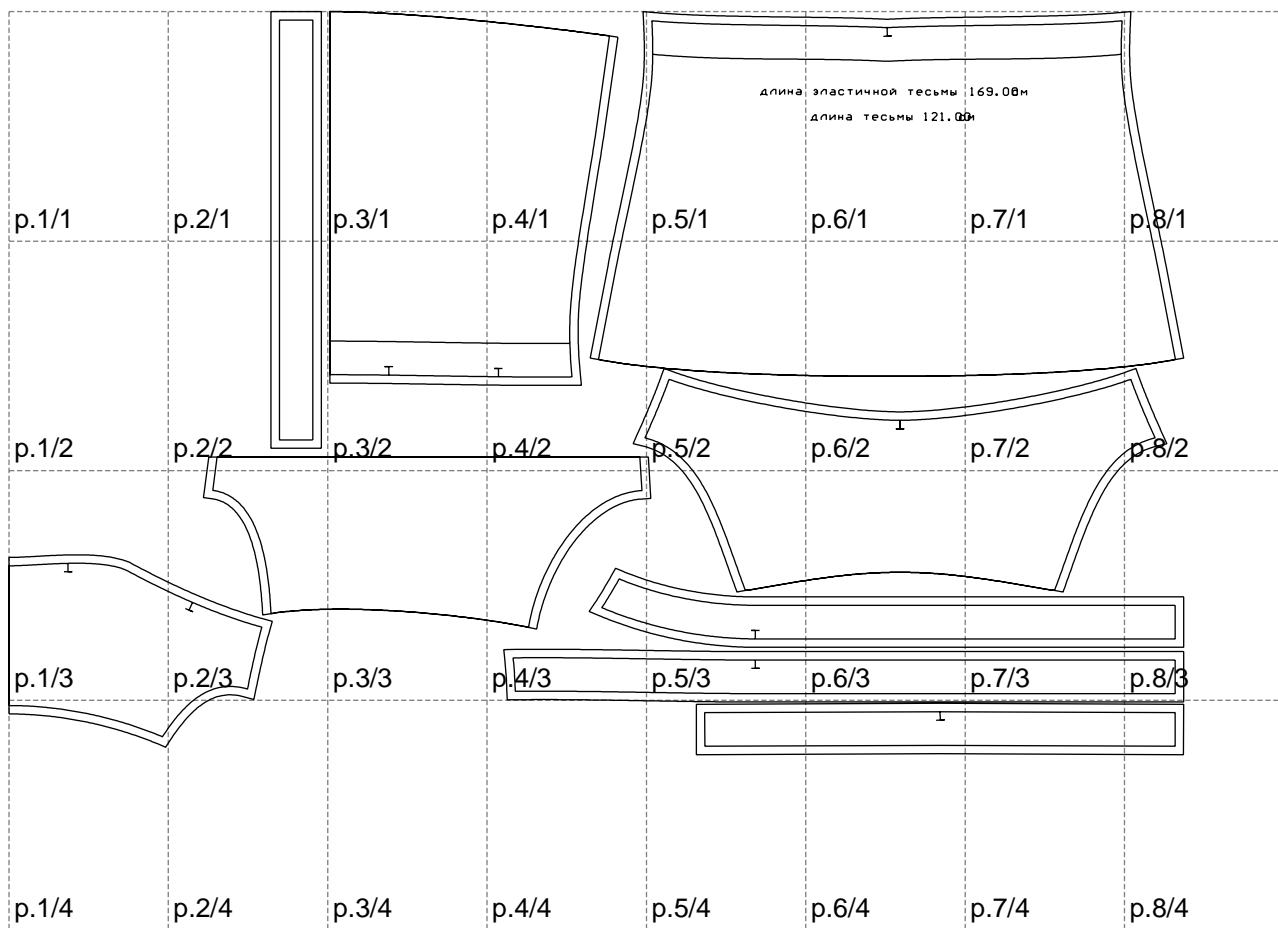

Not for print

Paper size: A4, size:1399.00 x884.88 mm

# Example

size:1499.00 x1331.08 mm

Maneken =1 ver.0

rz\_1=170

rz\_16=120

rz\_17=104

rz\_18=103.6

rz\_19=128

rz\_20=125.1

---

. . . . .  
. . . . .  
. . . . .