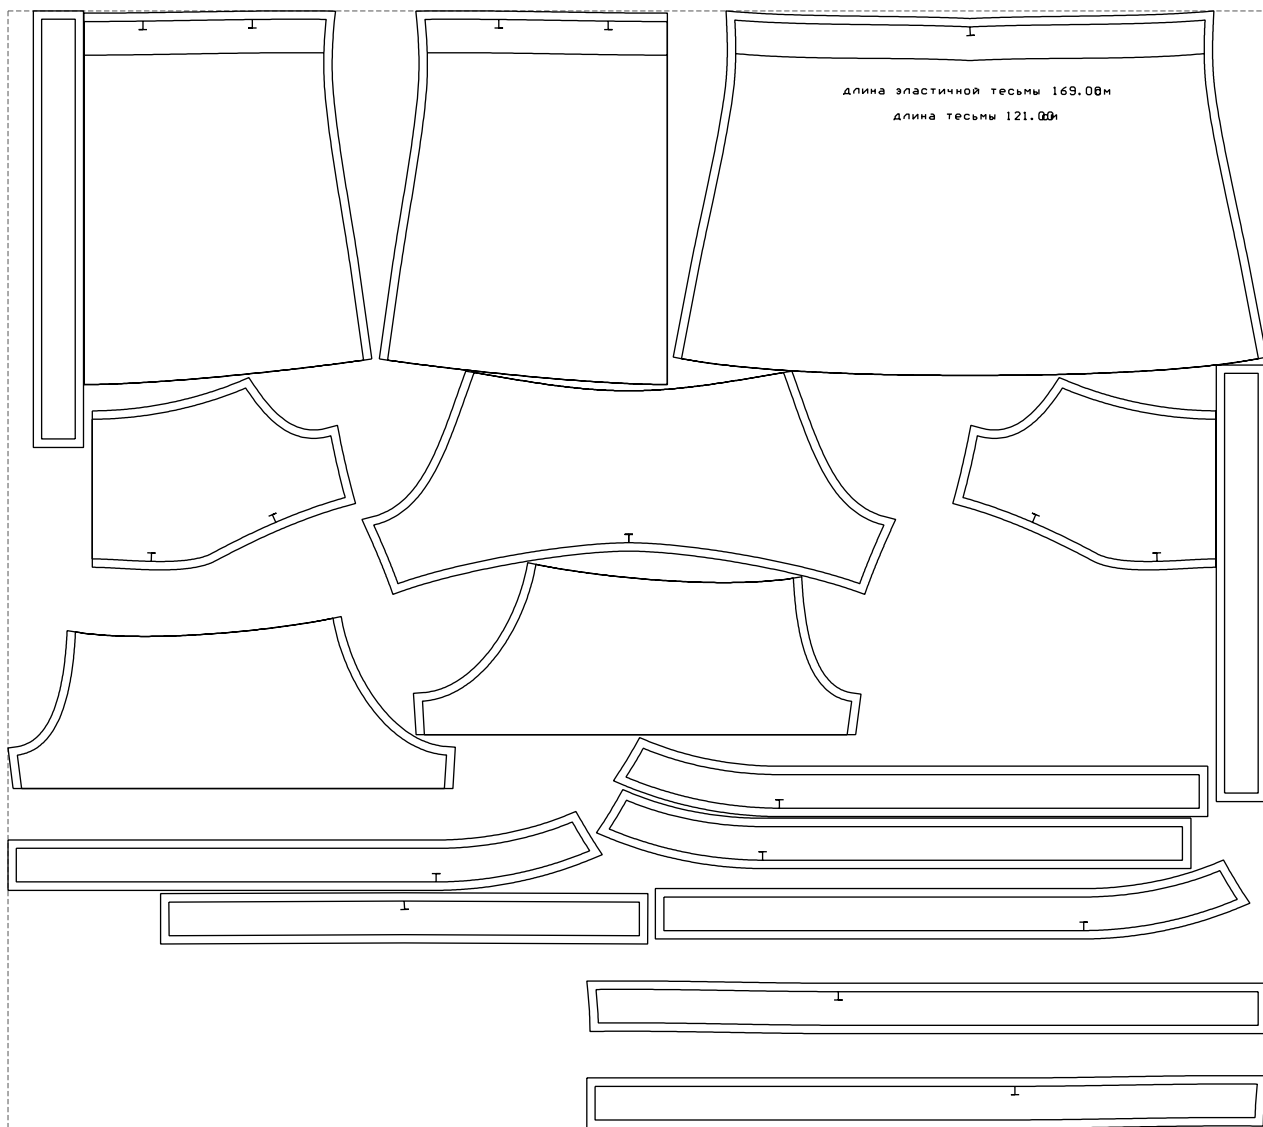

Not for print

Paper size: A4, size:1399.00 x884.88 mm

# Example

size:1499.00 x1331.08 mm

Maneken =1 ver.0

rz\_1=170

rz\_16=120

rz\_17=104

rz\_18=103.6

rz\_19=128

rz\_20=125.1

---

. . . . .  
. . . . .  
. . . . .