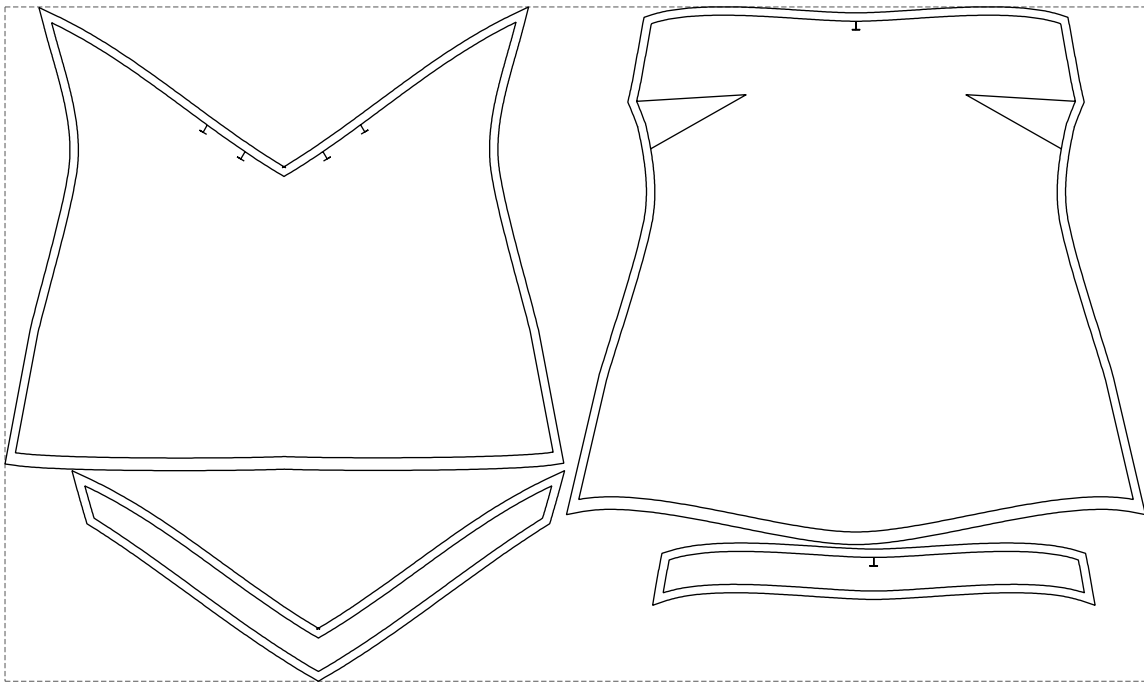

Not for print

Paper size: A4, size:1358.81 x803.43 mm

# Example

size:1358.41 x803.43 mm

Maneken =1 ver.0

rz\_1=170

rz\_16=108

rz\_17=92.5

rz\_18=89.2

rz\_19=116