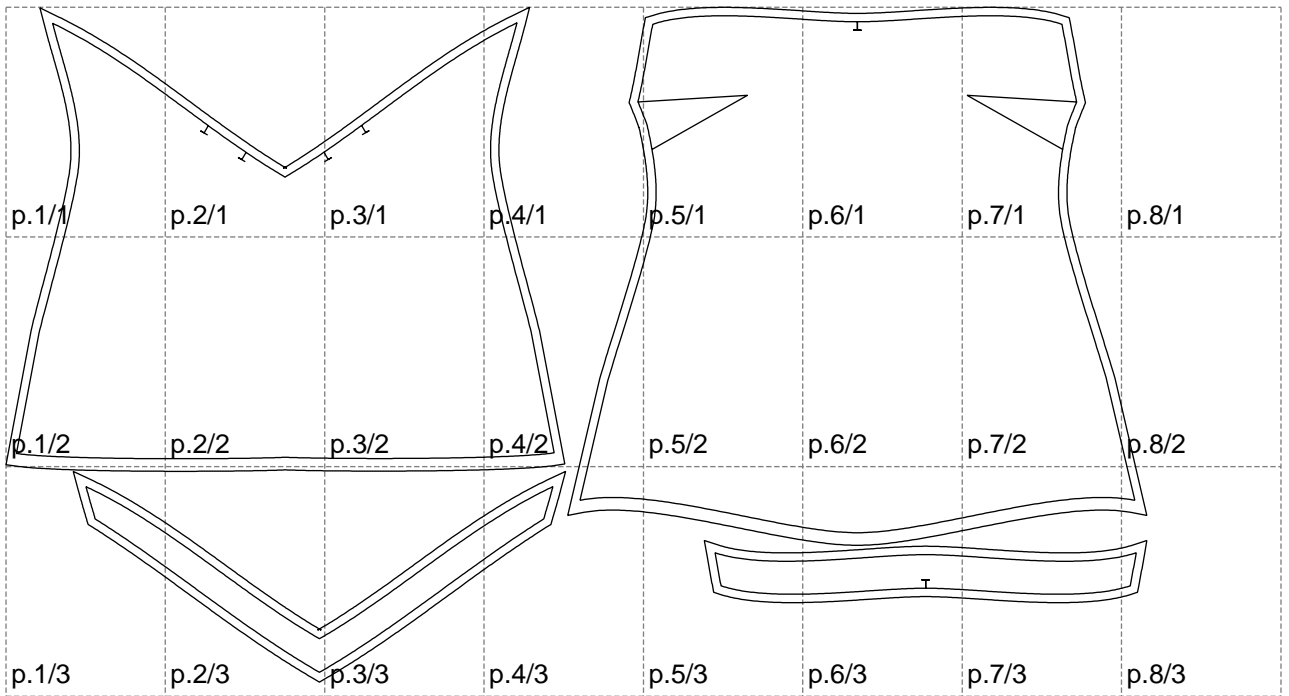

Not for print

Paper size: A4, size:1358.81 x803.43 mm

# Example

size:1358.41 x803.43 mm

Maneken =1 ver.0

rz\_1=170

rz\_16=108

rz\_17=92.5

rz\_18=89.2

rz\_19=116