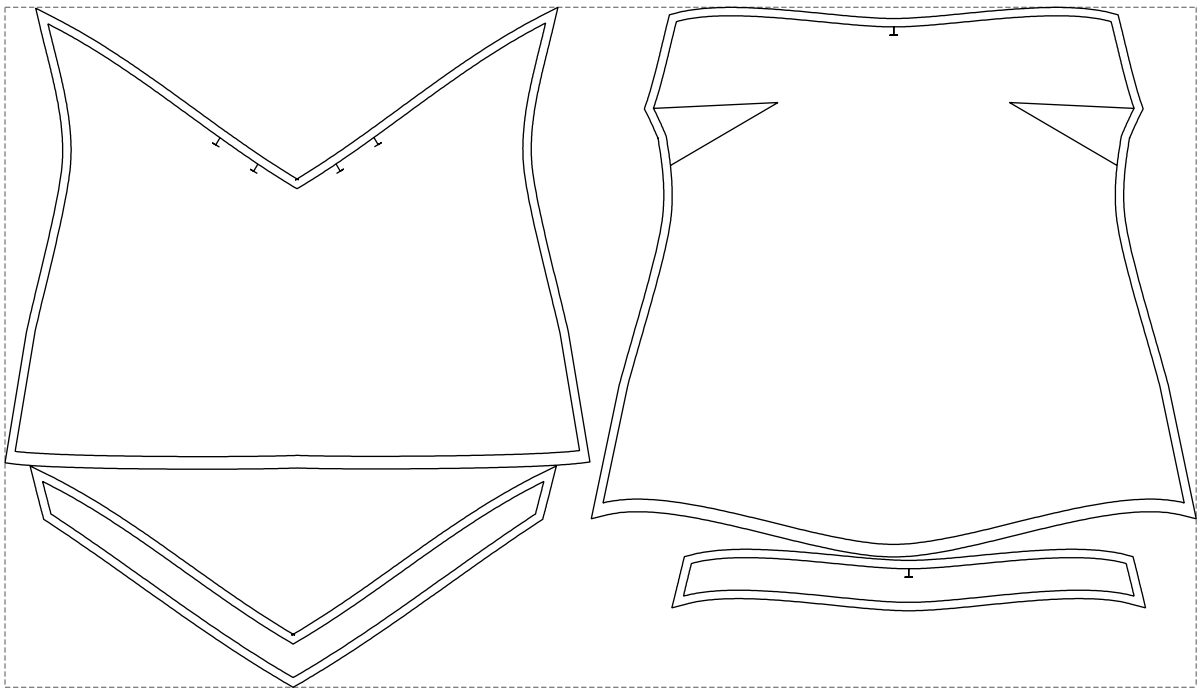

Not for print

Paper size: A4, size:1378.94 x679.63 mm

# Example

size:1418.78 x809.84 mm

Maneken =1 ver.0

rz\_1=170

rz\_16=116

rz\_17=100

rz\_18=98.8

rz\_19=124