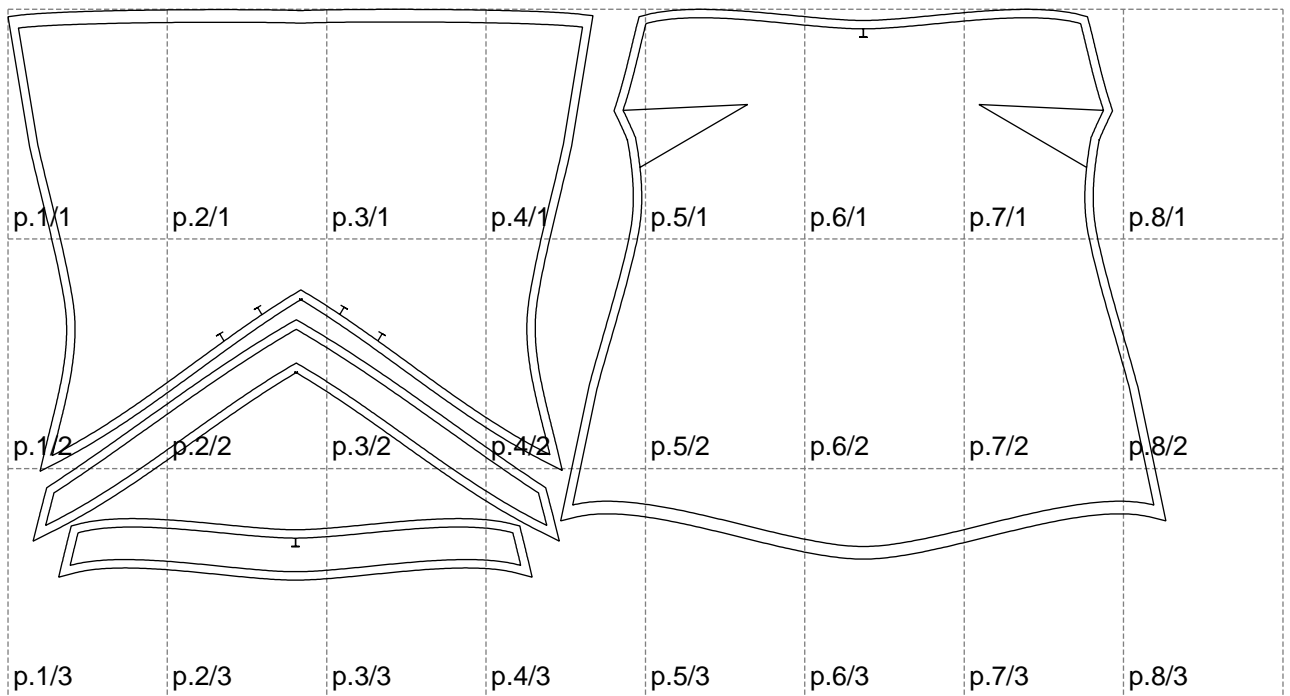

Not for print

Paper size: A4, size:1378.94 x679.63 mm

# Example

size:1418.78 x809.84 mm

Maneken =1 ver.0

rz\_1=170

rz\_16=116

rz\_17=100

rz\_18=98.8

rz\_19=124

rz\_20=121

---

. . . . .  
. . . . .  
. . . . .