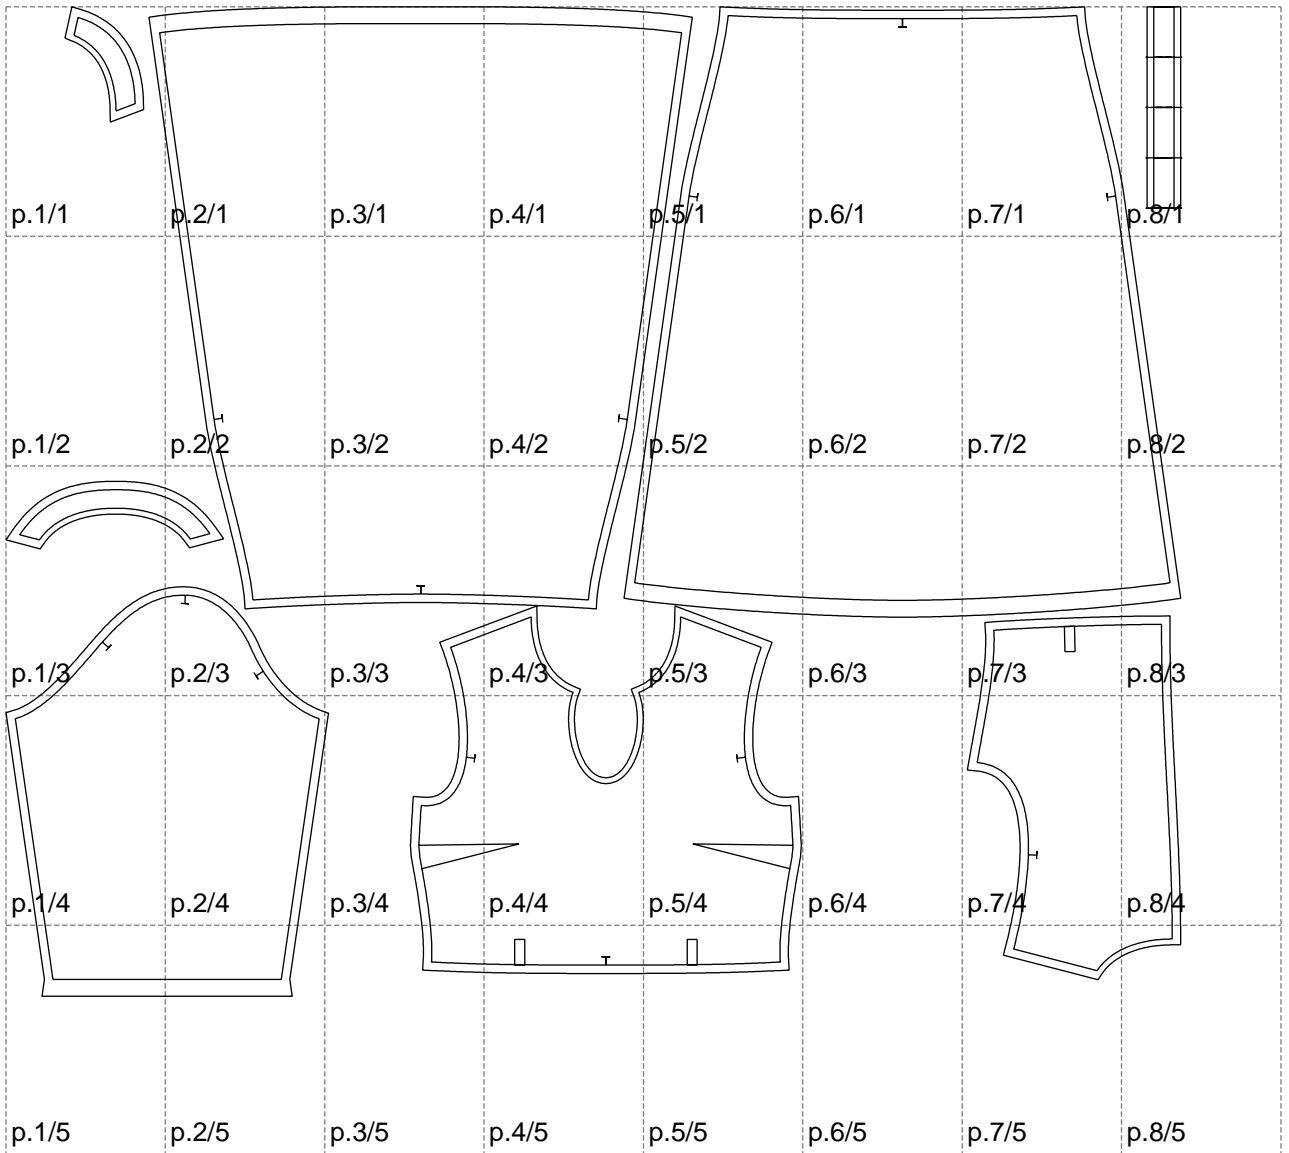

Not for print

Paper size: A4, size:1401.00 x1178.35 mm

# Example

size:1501.00 x1598.05 mm

Maneken =1 ver.0

rz\_1=170

rz\_16=92

rz\_17=78.8

rz\_18=71.8

rz\_19=100

rz\_20=98.1

---

. . . . .  
. . . . .  
. . . . .