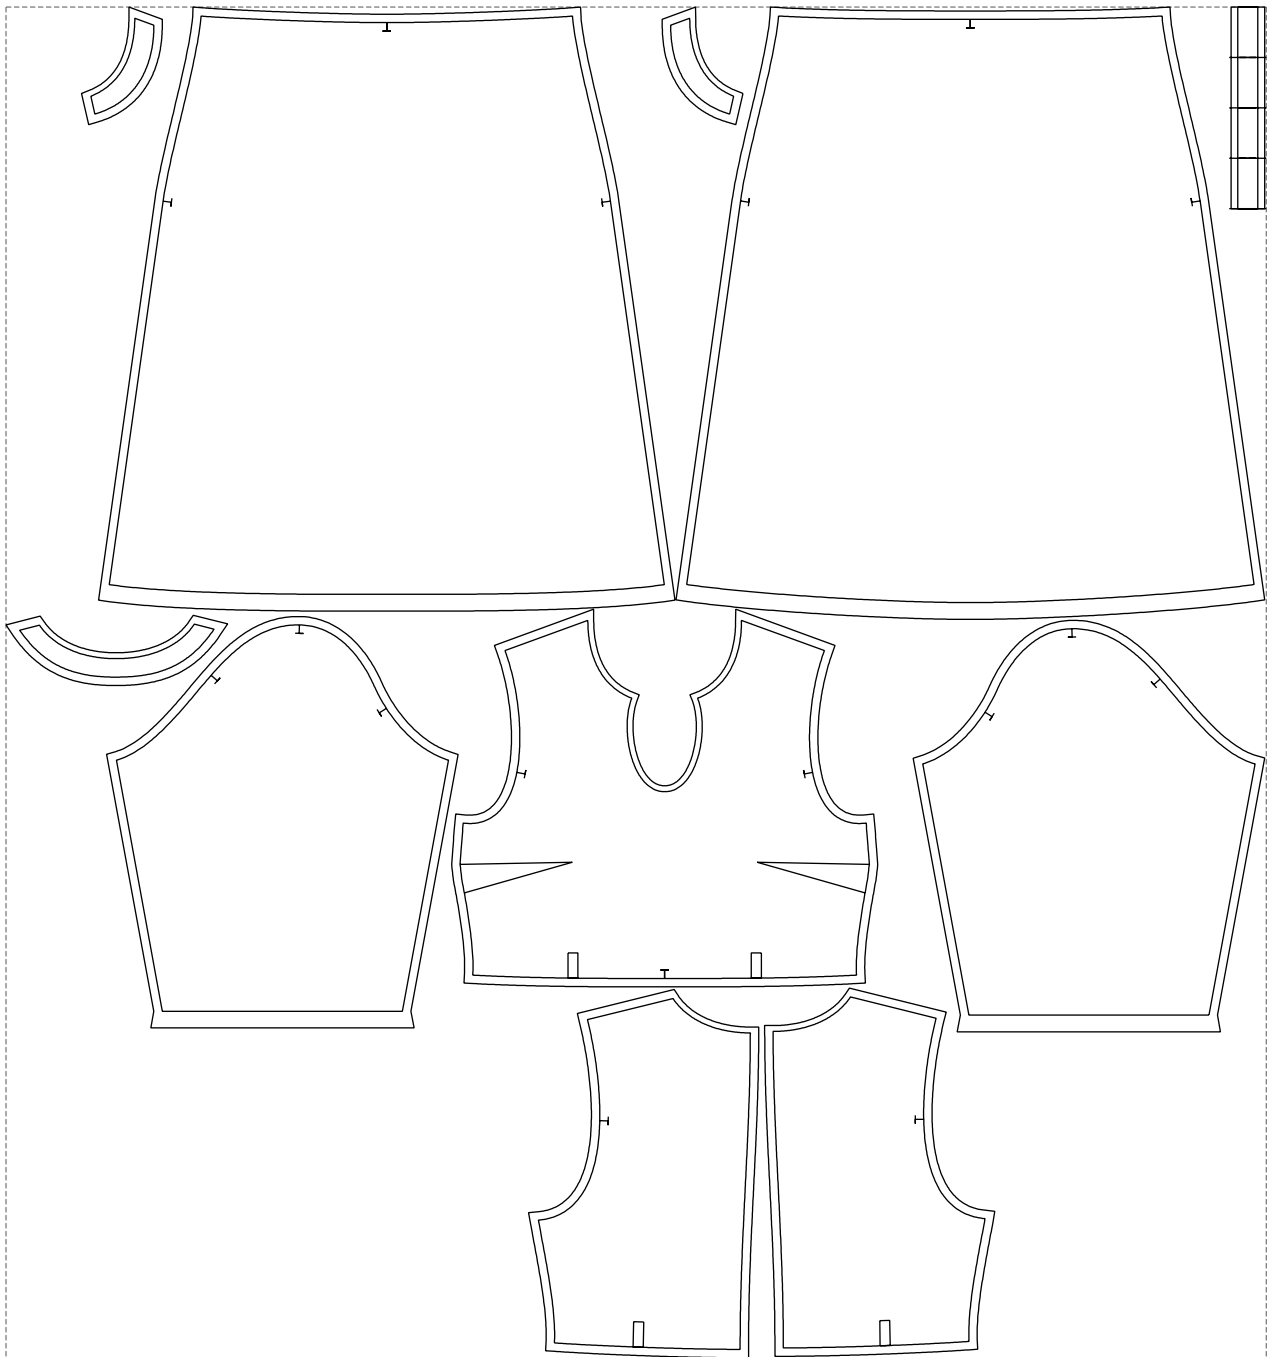

Not for print

Paper size: A4, size:1401.00 x1219.98 mm

# Example

size:1501.00 x1608.82 mm

Maneken =1 ver.0

rz\_1=170

rz\_16=100

rz\_17=85.4

rz\_18=80.2

rz\_19=108

rz\_20=105.4

---

. . . . .  
. . . . .  
. . . . .