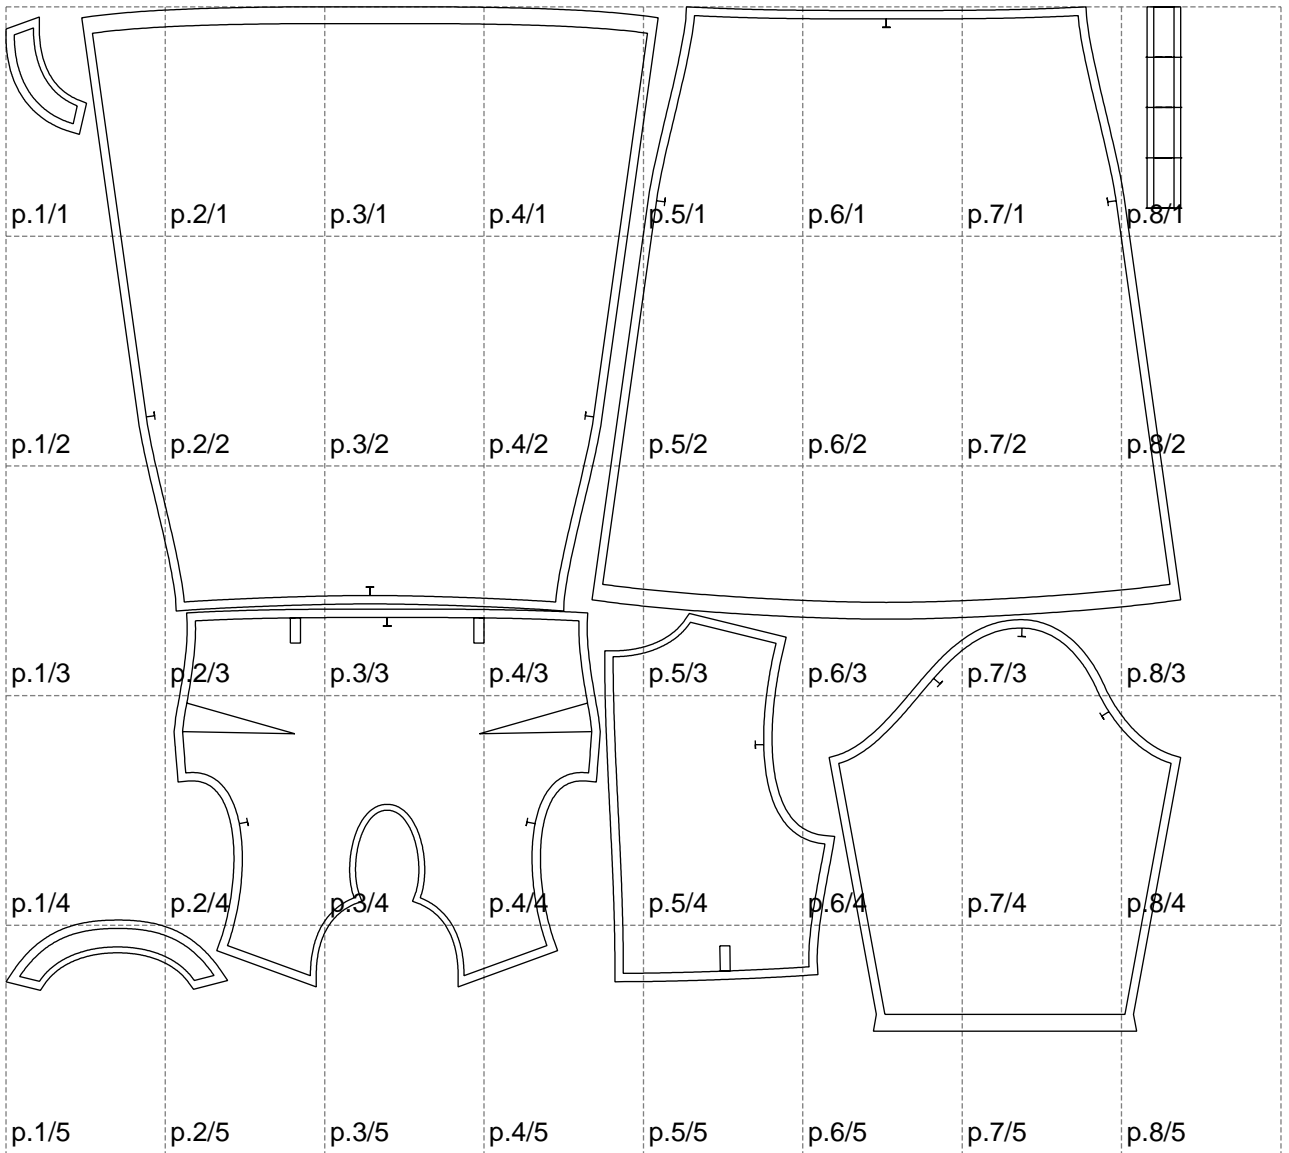

Not for print

Paper size: A4, size:1401.00 x1219.98 mm

# Example

size:1501.00 x1608.82 mm

Maneken =1 ver.0

rz\_1=170

rz\_16=100

rz\_17=85.4

rz\_18=80.2

rz\_19=108

rz\_20=105.4

---

. . . . .  
. . . . .  
. . . . .