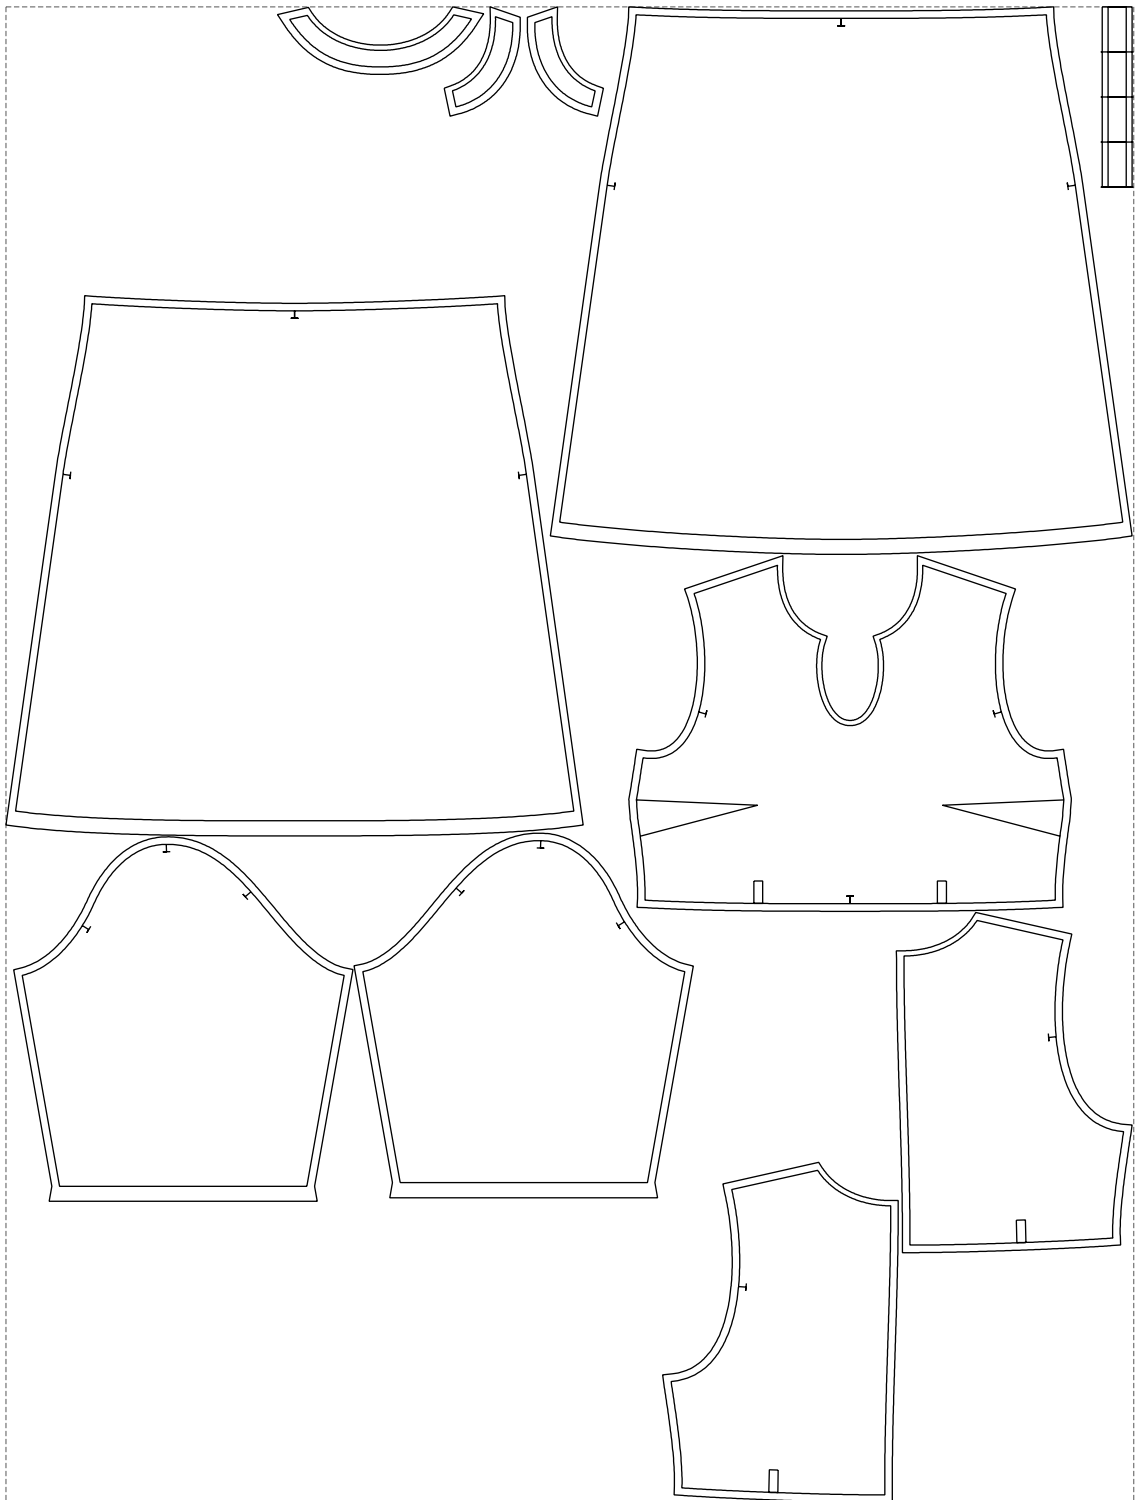

Not for print

Paper size: A4, size:1401.00 x1512.92 mm

# Example

size:1501.00 x1991.22 mm

Maneken =1 ver.0

rz\_1=170

rz\_16=116

rz\_17=100

rz\_18=98.8

rz\_19=124