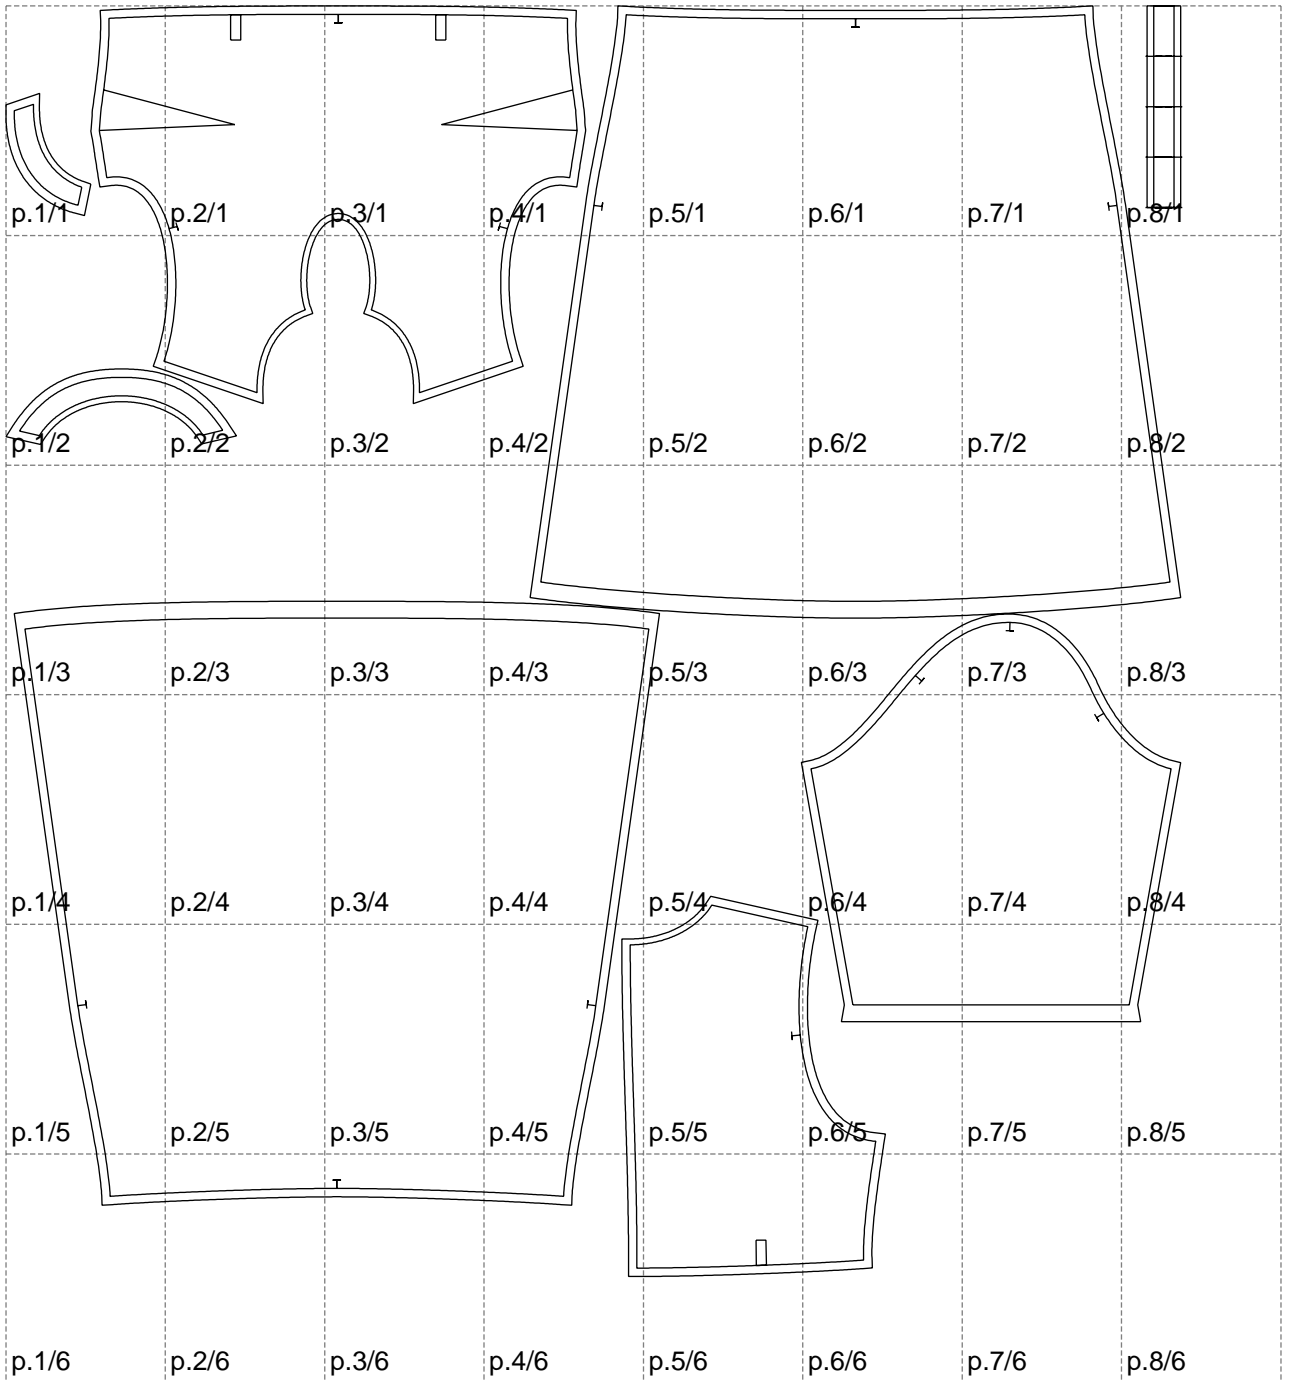

Not for print

Paper size: A4, size:1401.00 x1512.92 mm

# Example

size:1501.00 x1991.22 mm

Maneken =1 ver.0

rz\_1=170

rz\_16=116

rz\_17=100

rz\_18=98.8

rz\_19=124

rz\_20=121

---

. . . . .  
. . . . .  
. . . . .