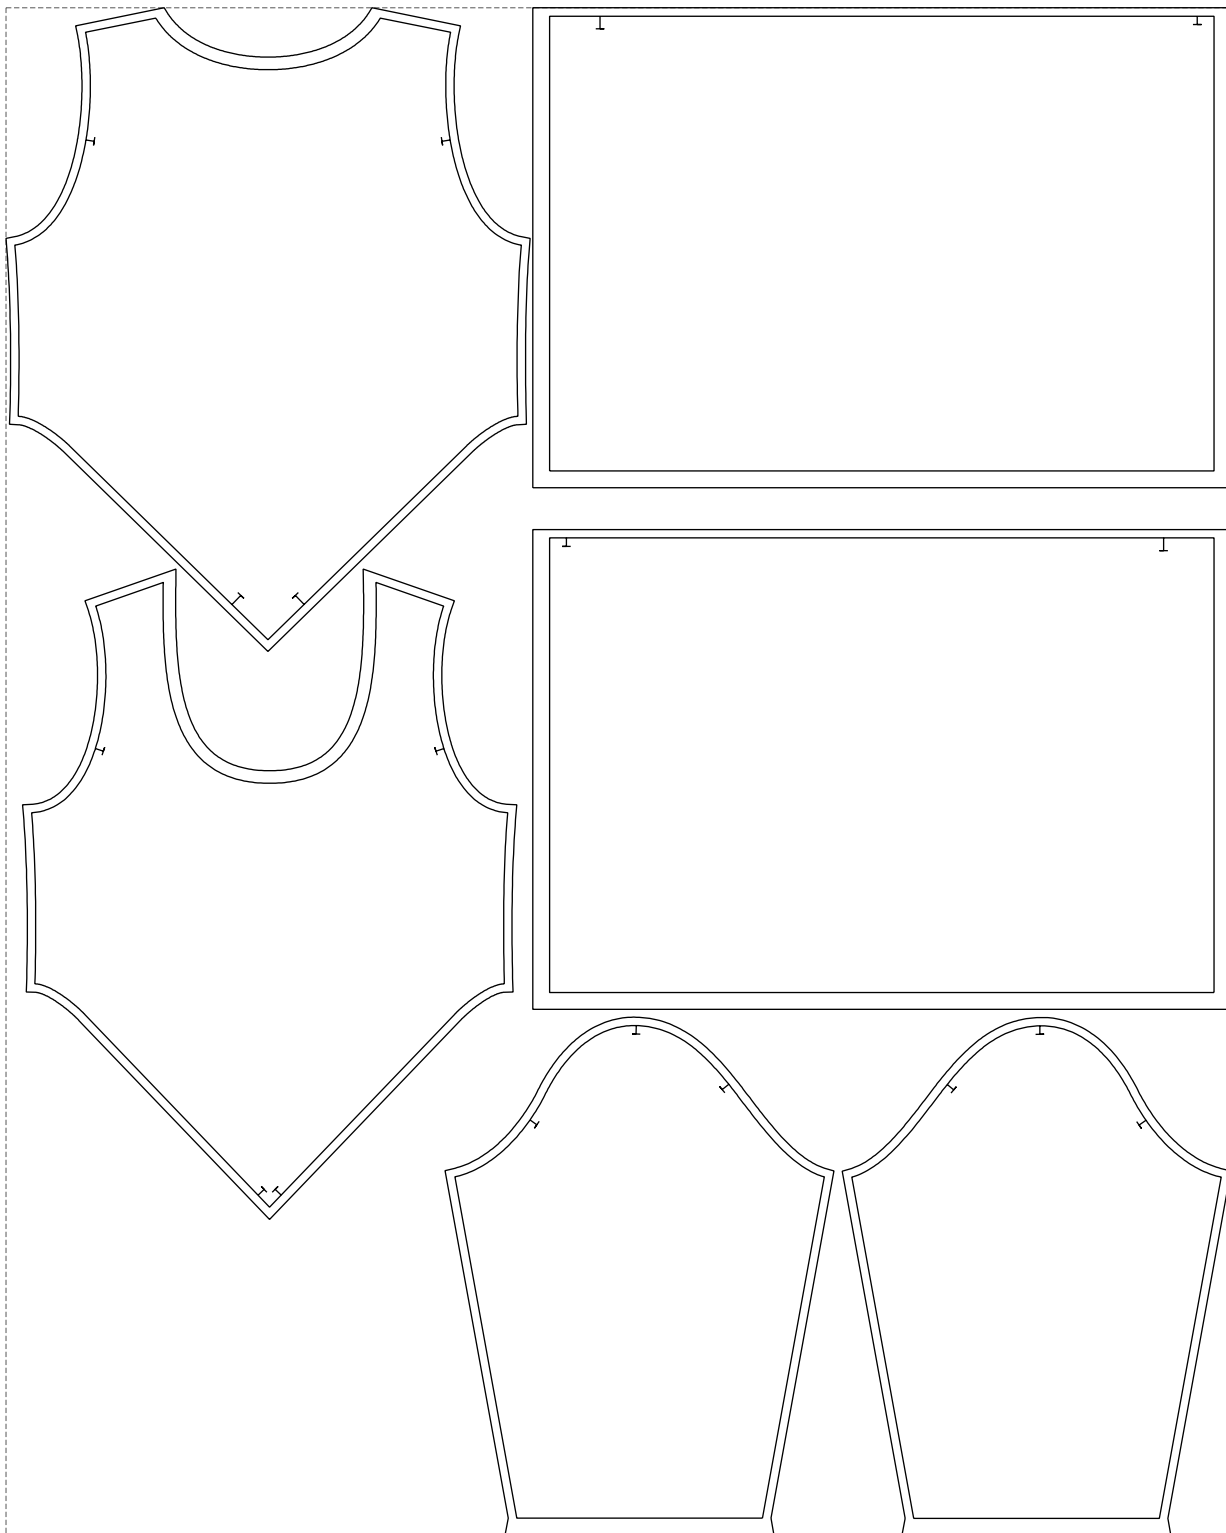

Not for print

Paper size: A4, size:1399.00 x1635.08 mm

# Example

size:1458.79 x1819.46 mm

Maneken =1 ver.0

rz\_1=170

rz\_16=116

rz\_17=100

rz\_18=98.8

rz\_19=124