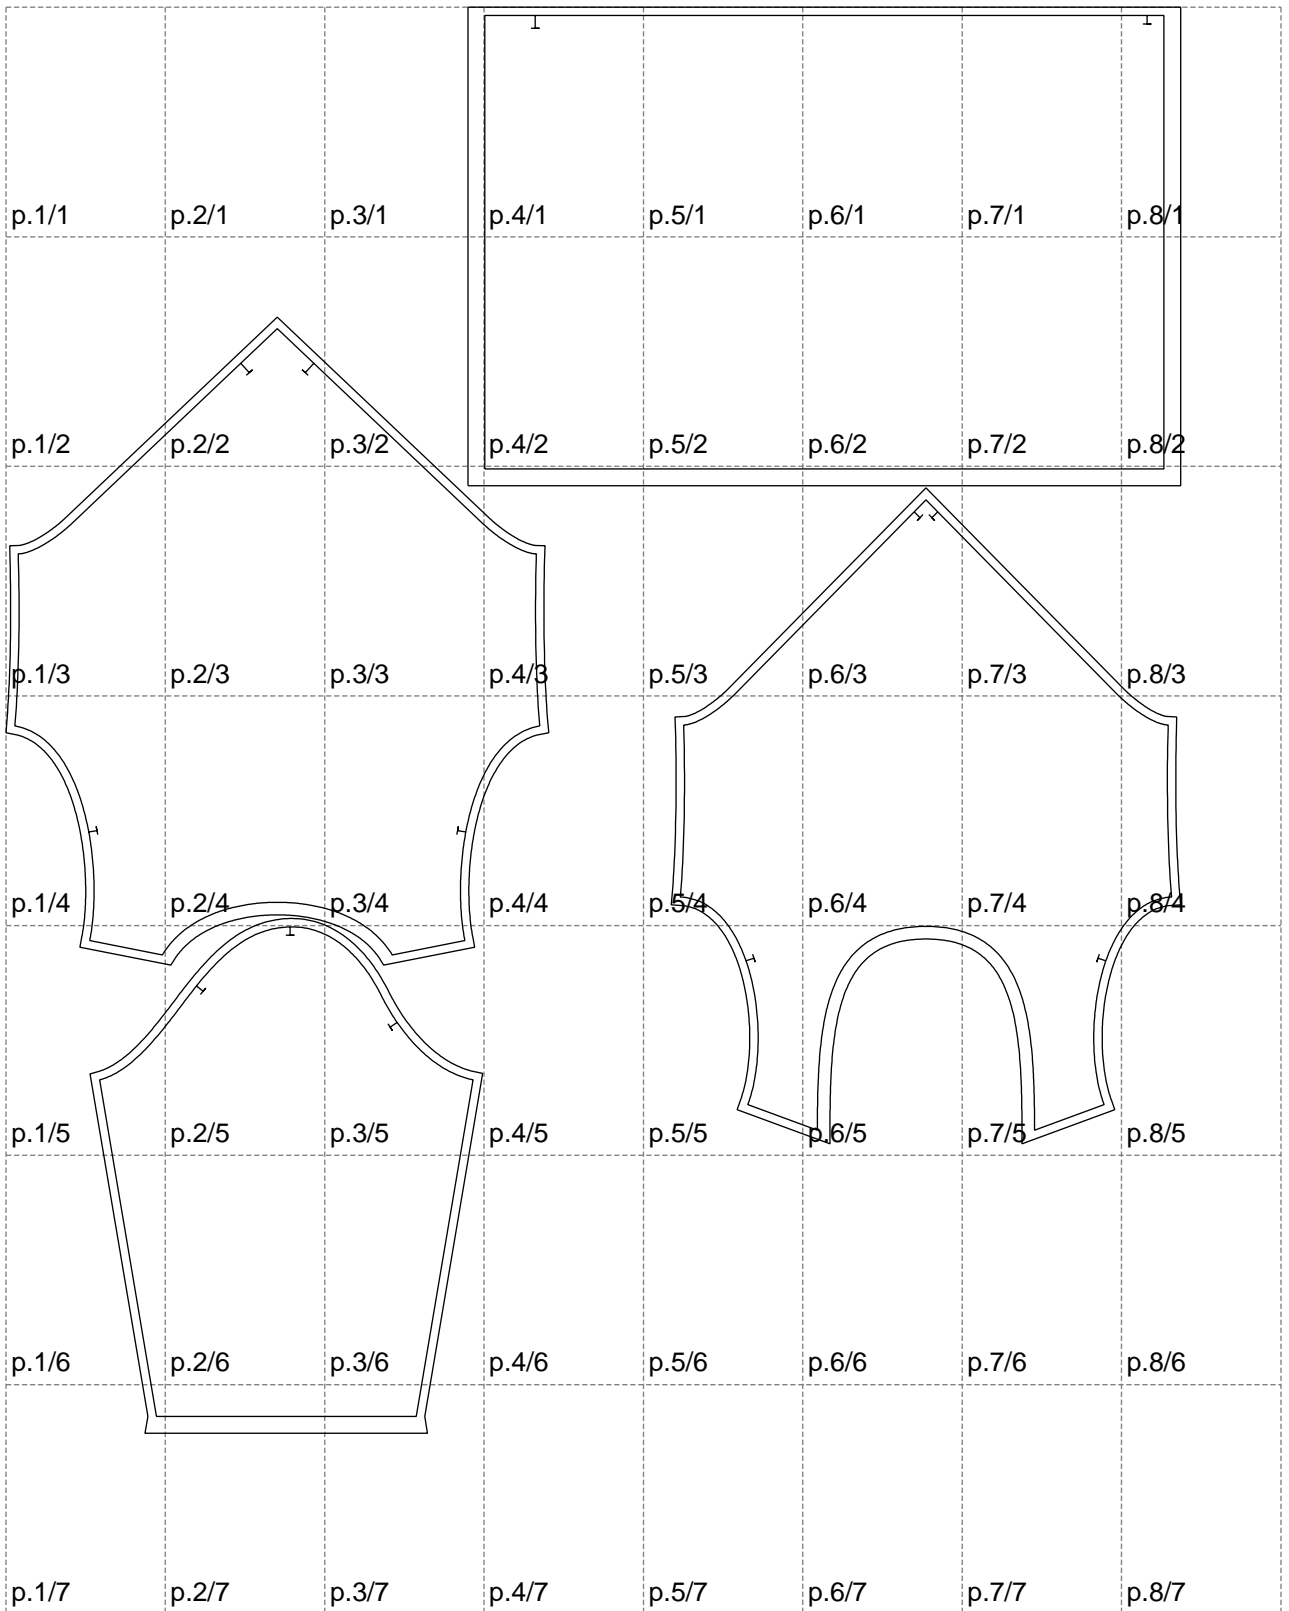

Not for print

Paper size: A4, size:1399.00 x1698.21 mm

# Example

size:1499.00 x1938.93 mm

Maneken =1 ver.0

rz\_1=170

rz\_16=120

rz\_17=104

rz\_18=103.6

rz\_19=128

rz\_20=125.1

---

. . . . .  
. . . . .  
. . . . .