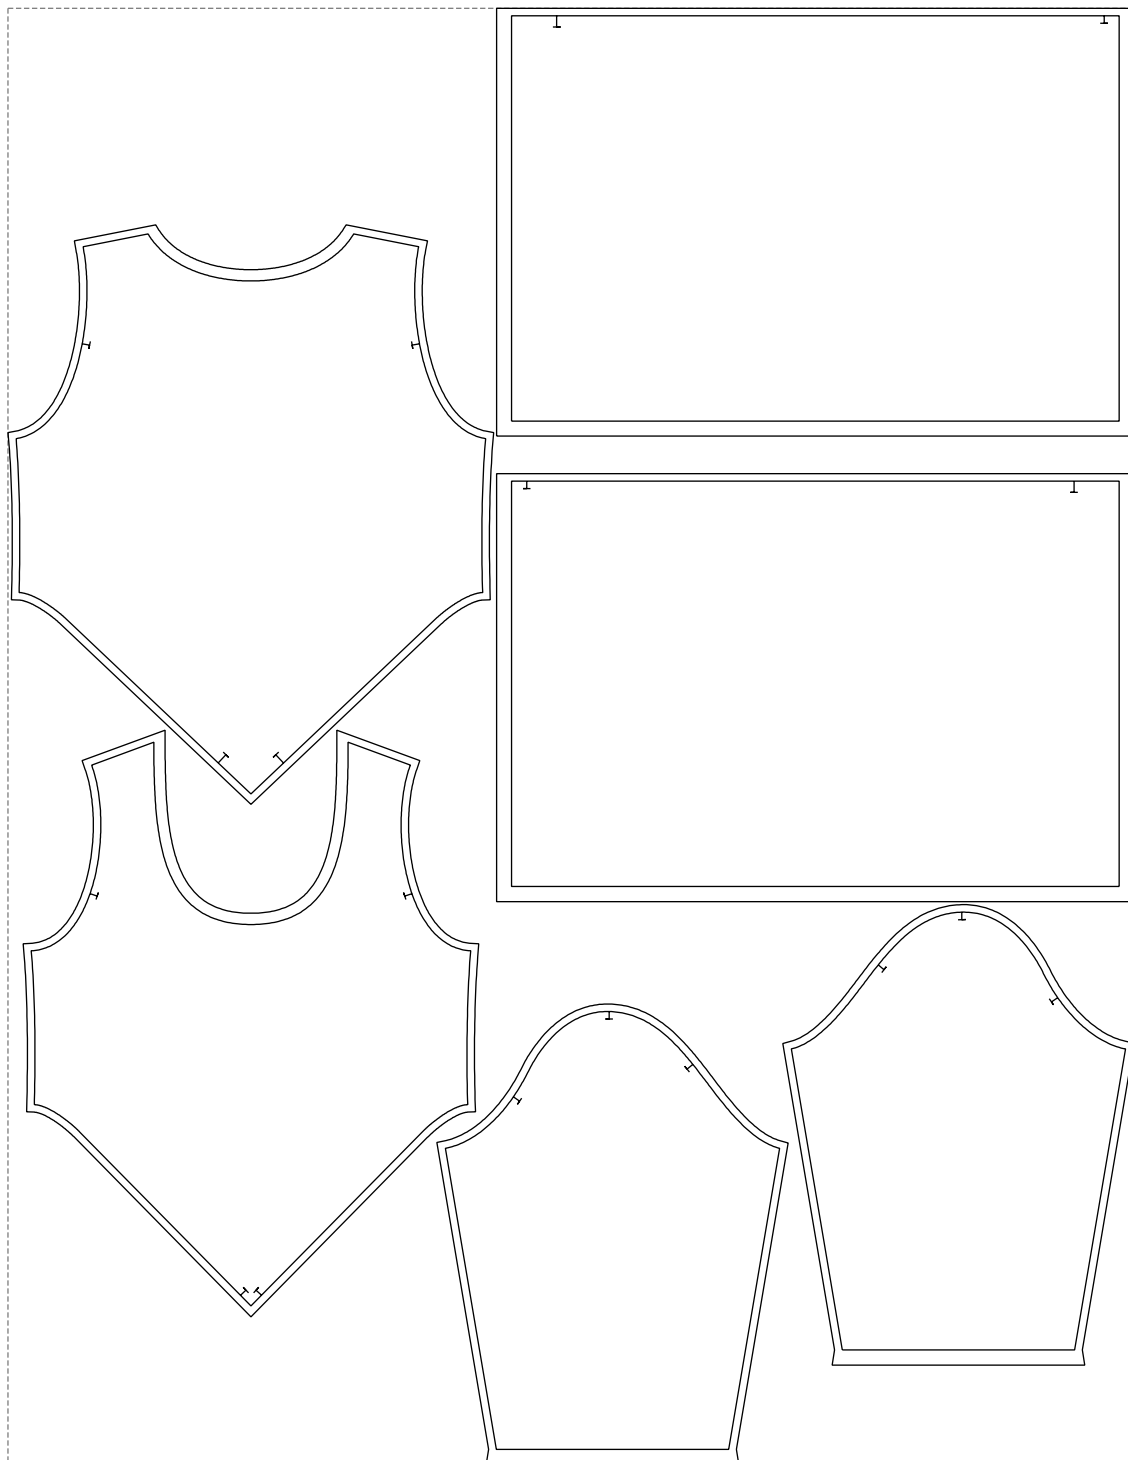

Not for print

Paper size: A4, size:1399.00 x1698.21 mm

# Example

size:1499.00 x1938.93 mm

Maneken =1 ver.0

rz\_1=170

rz\_16=120

rz\_17=104

rz\_18=103.6

rz\_19=128

rz\_20=125.1

---

. . . . .  
. . . . .  
. . . . .