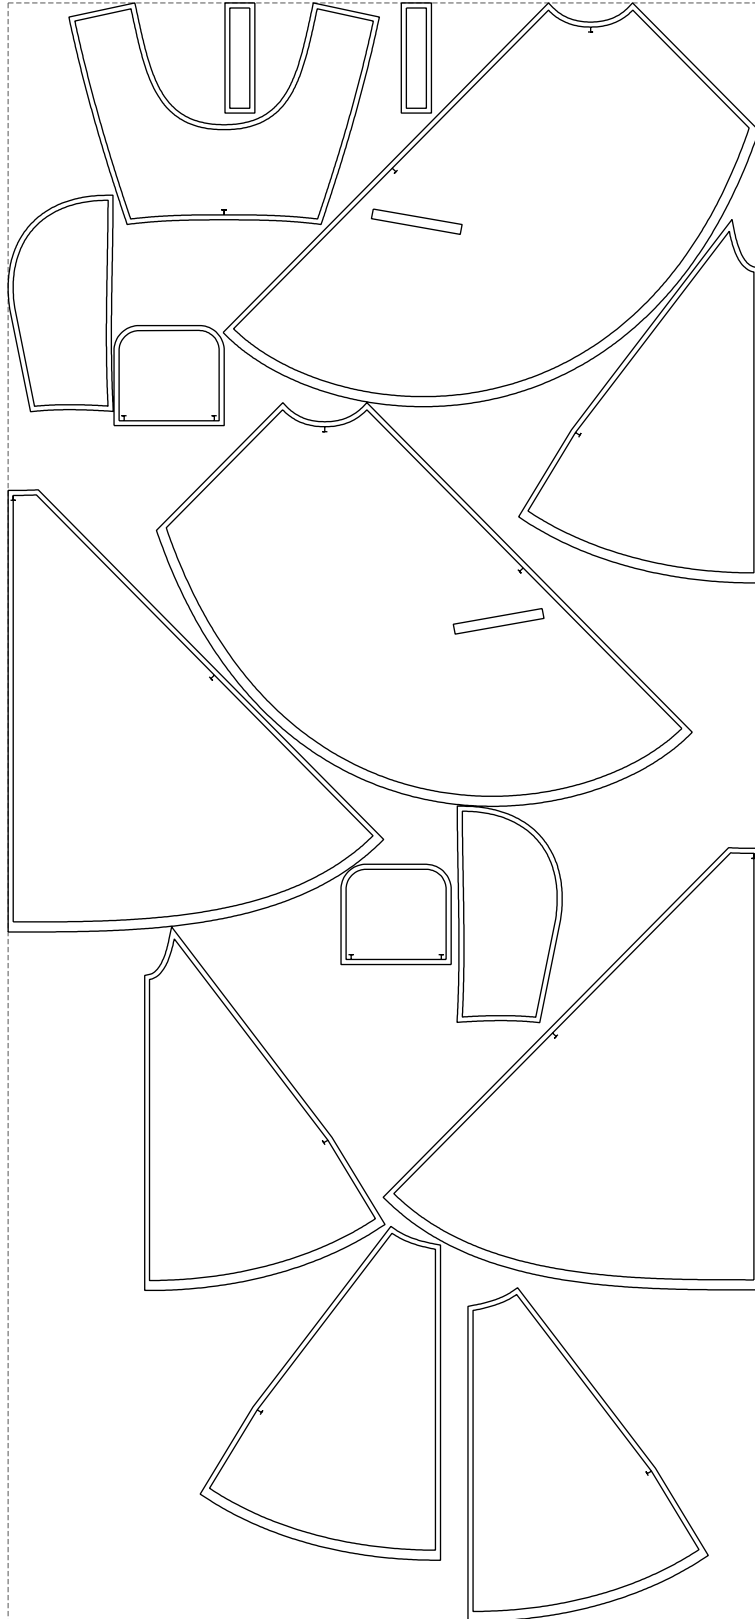

Not for print

Paper size: A4, size:1399.00 x1674.88 mm

# Example

size:1499.00 x3232.37 mm

Maneken =1 ver.0

rz\_1=170

rz\_16=104

rz\_17=88.9

rz\_18=84.4

rz\_19=112