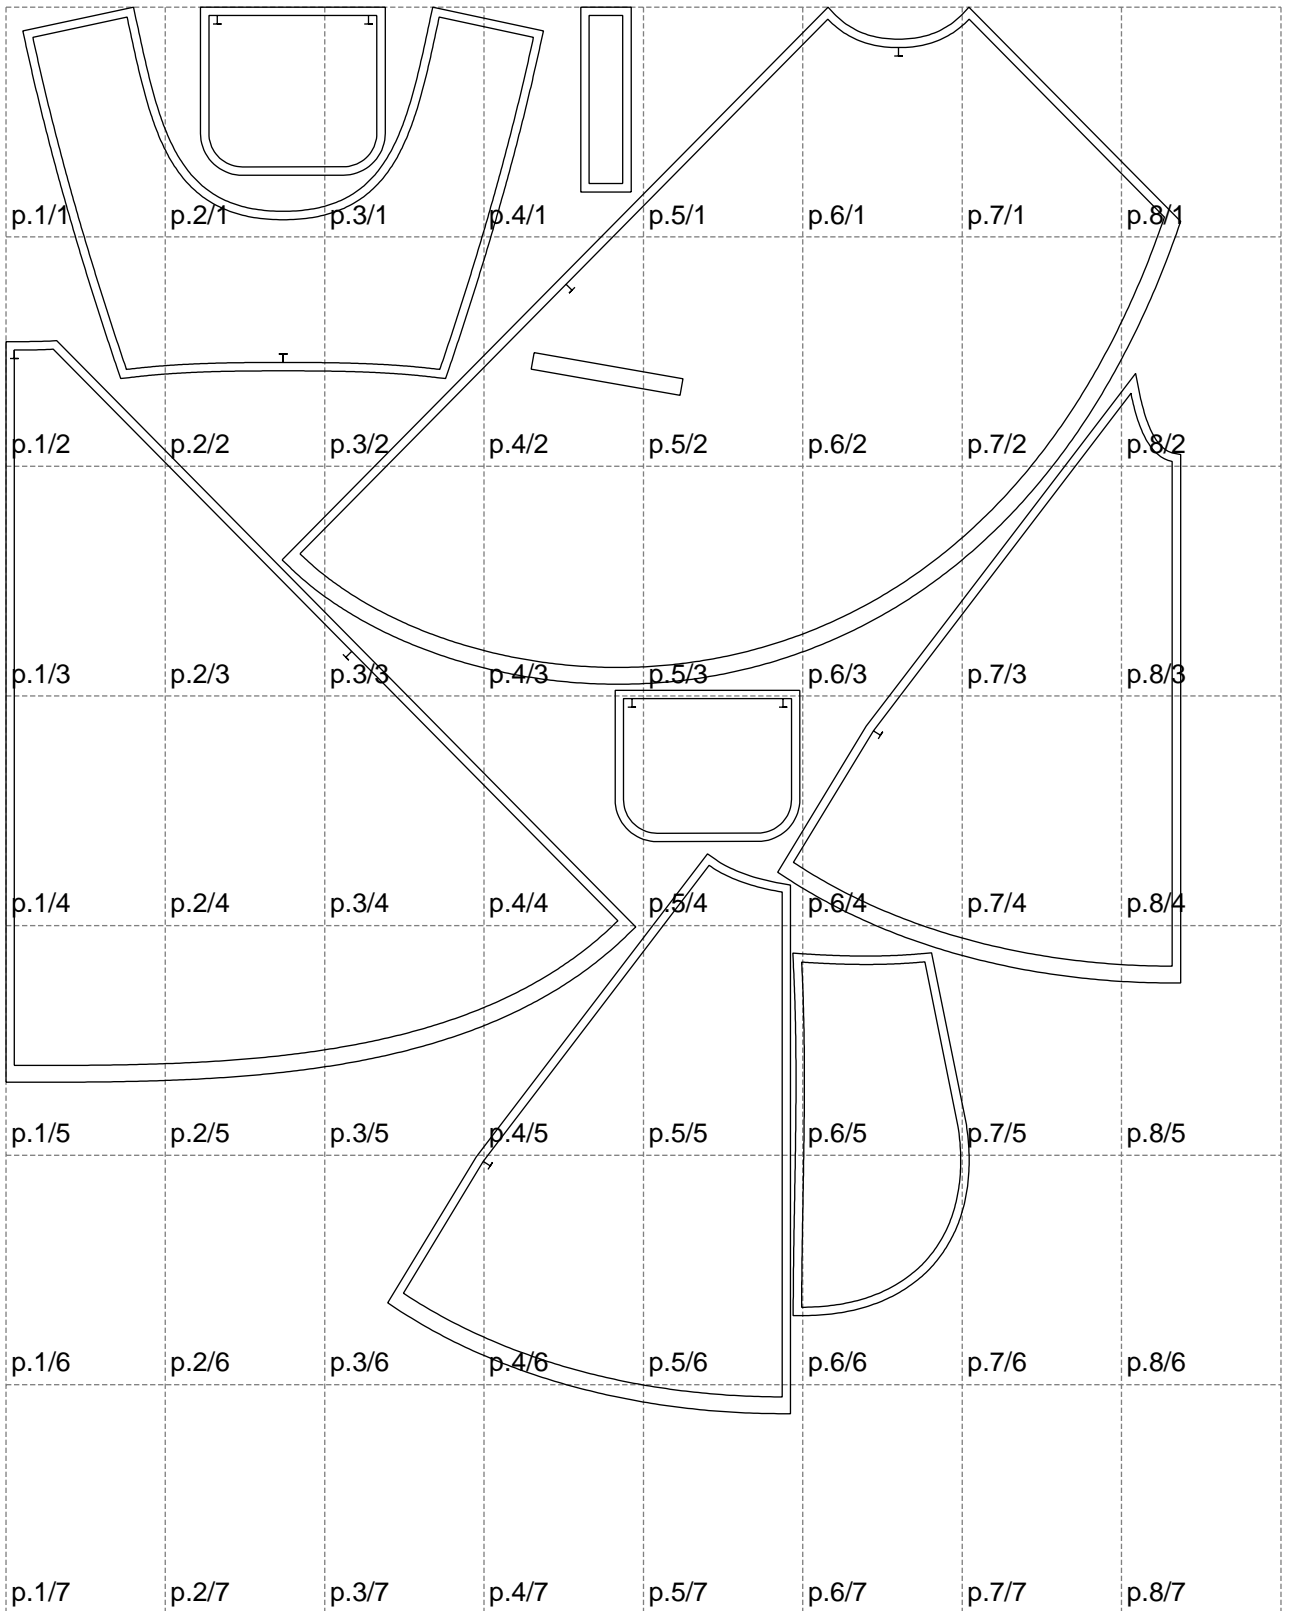

Not for print

Paper size: A4, size:1399.00 x1674.88 mm

# Example

size:1499.00 x3232.37 mm

Maneken =1 ver.0

rz\_1=170

rz\_16=104

rz\_17=88.9

rz\_18=84.4

rz\_19=112

rz\_20=109.3

---

. . . . .  
. . . . .  
. . . . .