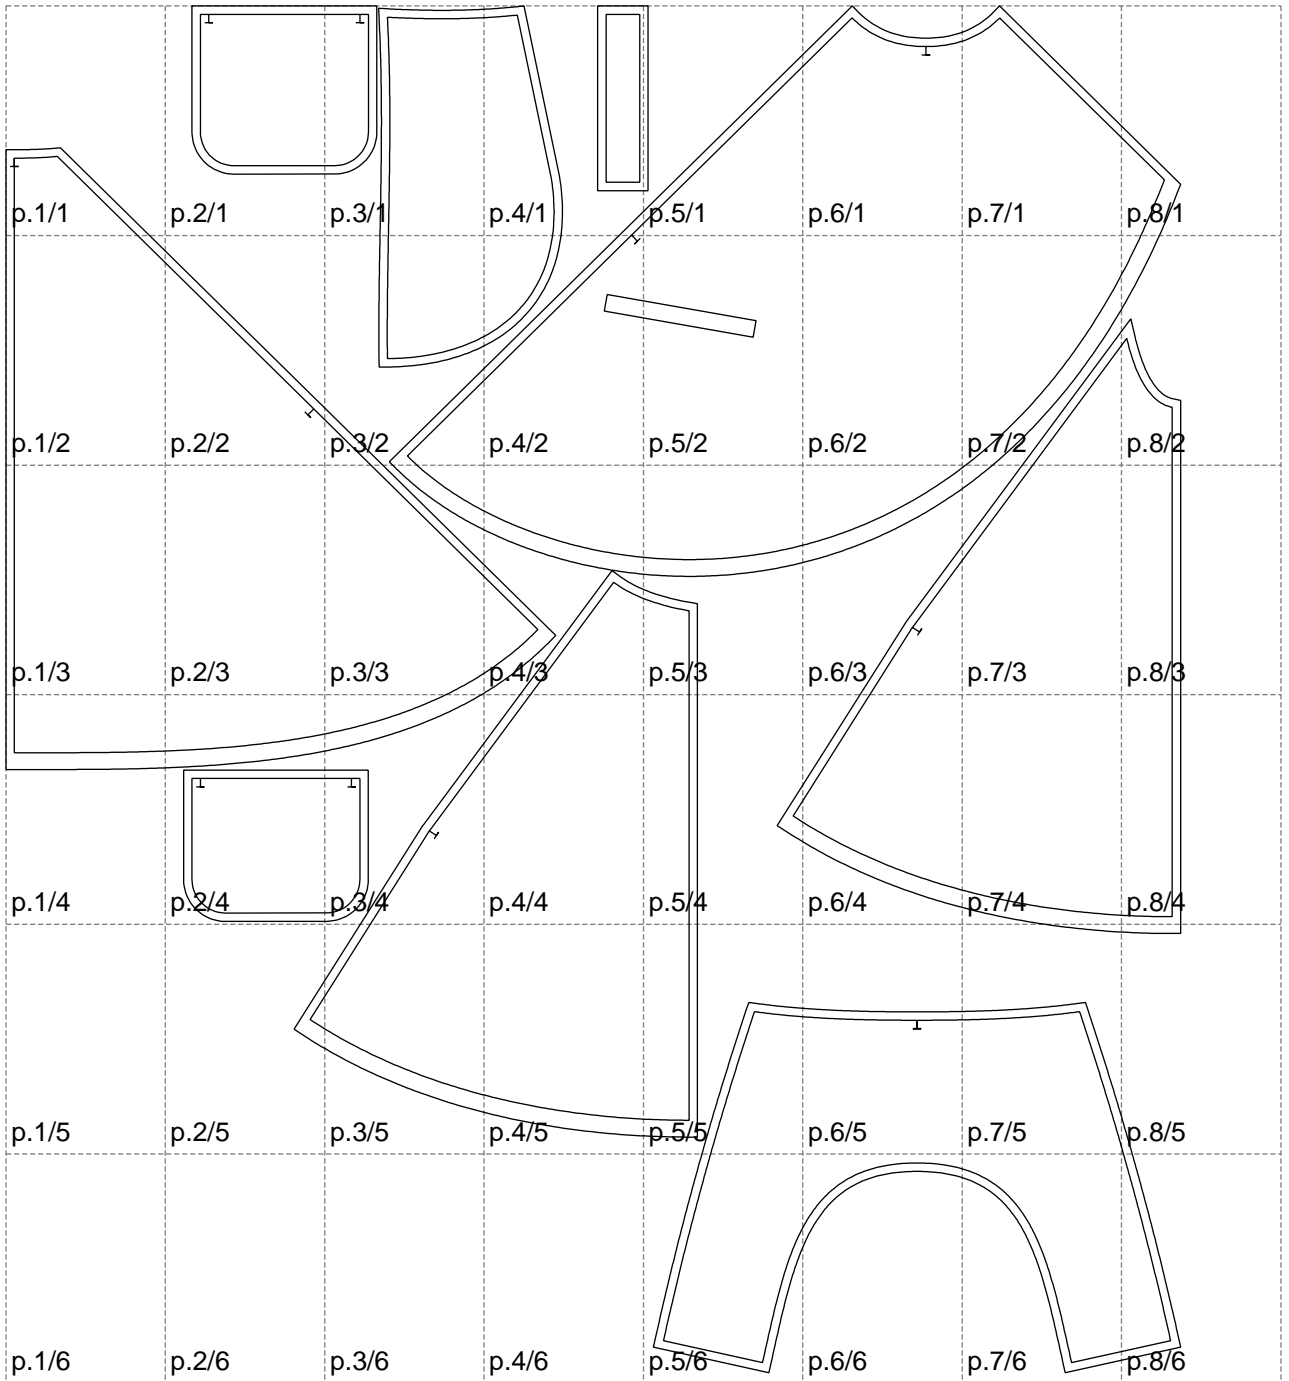

Not for print

Paper size: A4, size:1399.00 x1627.38 mm

# Example

size:1499.00 x3134.64 mm

Maneken =1 ver.0

rz\_1=170

rz\_16=120

rz\_17=104

rz\_18=103.6

rz\_19=128

rz\_20=125.1

---

. . . . .  
. . . . .  
. . . . .