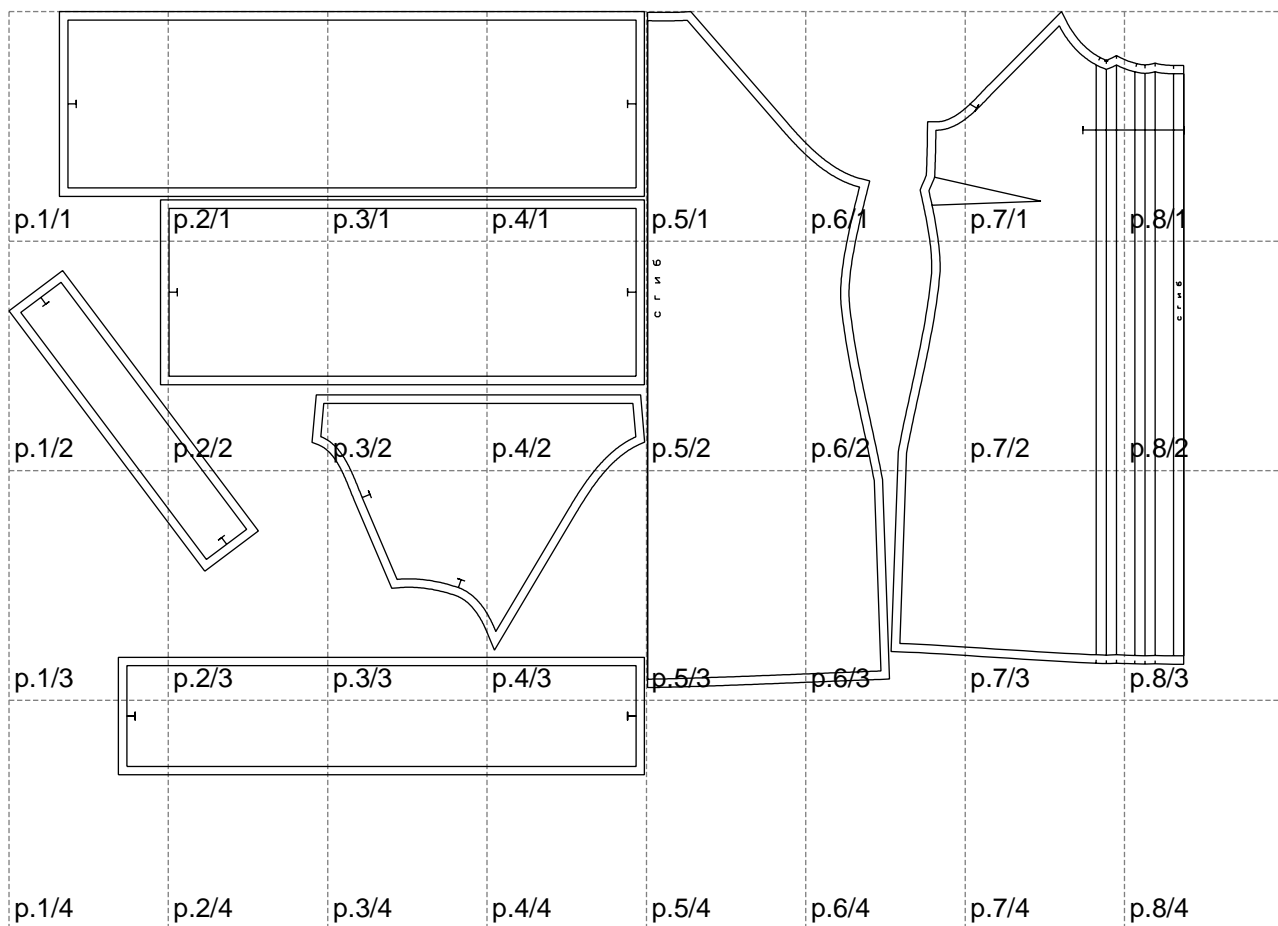

Not for print

Paper size: A4, size:1399.00 x908.89 mm

# Example

size:1499.00 x1132.28 mm

Maneken =1 ver.0

rz\_1=170

rz\_16=100

rz\_17=85.4

rz\_18=80.2

rz\_19=108

rz\_20=105.4

---

. . . . .  
. . . . .  
. . . . .