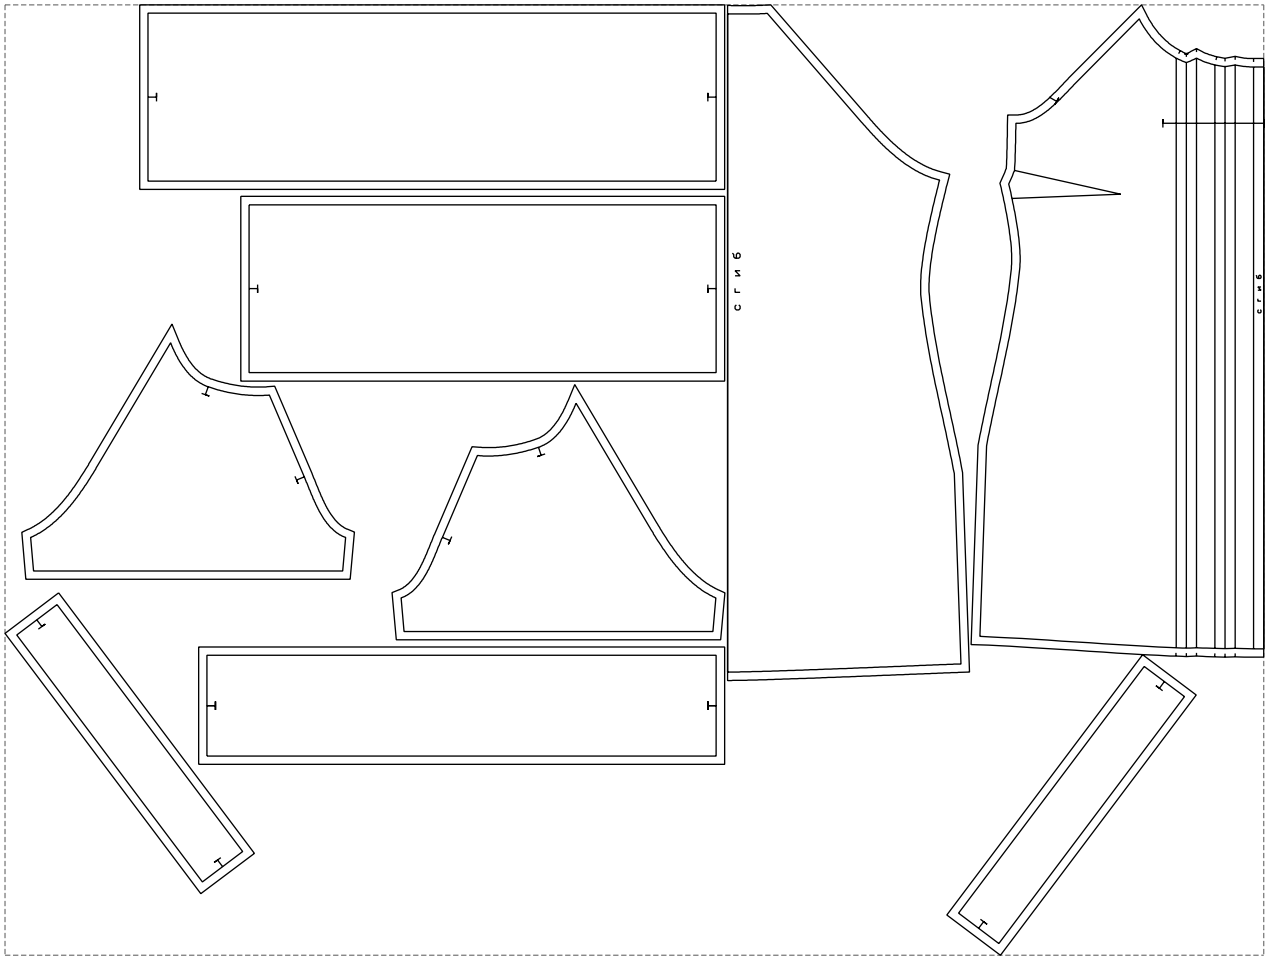

Not for print

Paper size: A4, size:1399.00 x908.89 mm

# Example

size:1499.00 x1132.28 mm

Maneken =1 ver.0

rz\_1=170

rz\_16=100

rz\_17=85.4

rz\_18=80.2

rz\_19=108

rz\_20=105.4

---

. . . . .  
. . . . .  
. . . . .