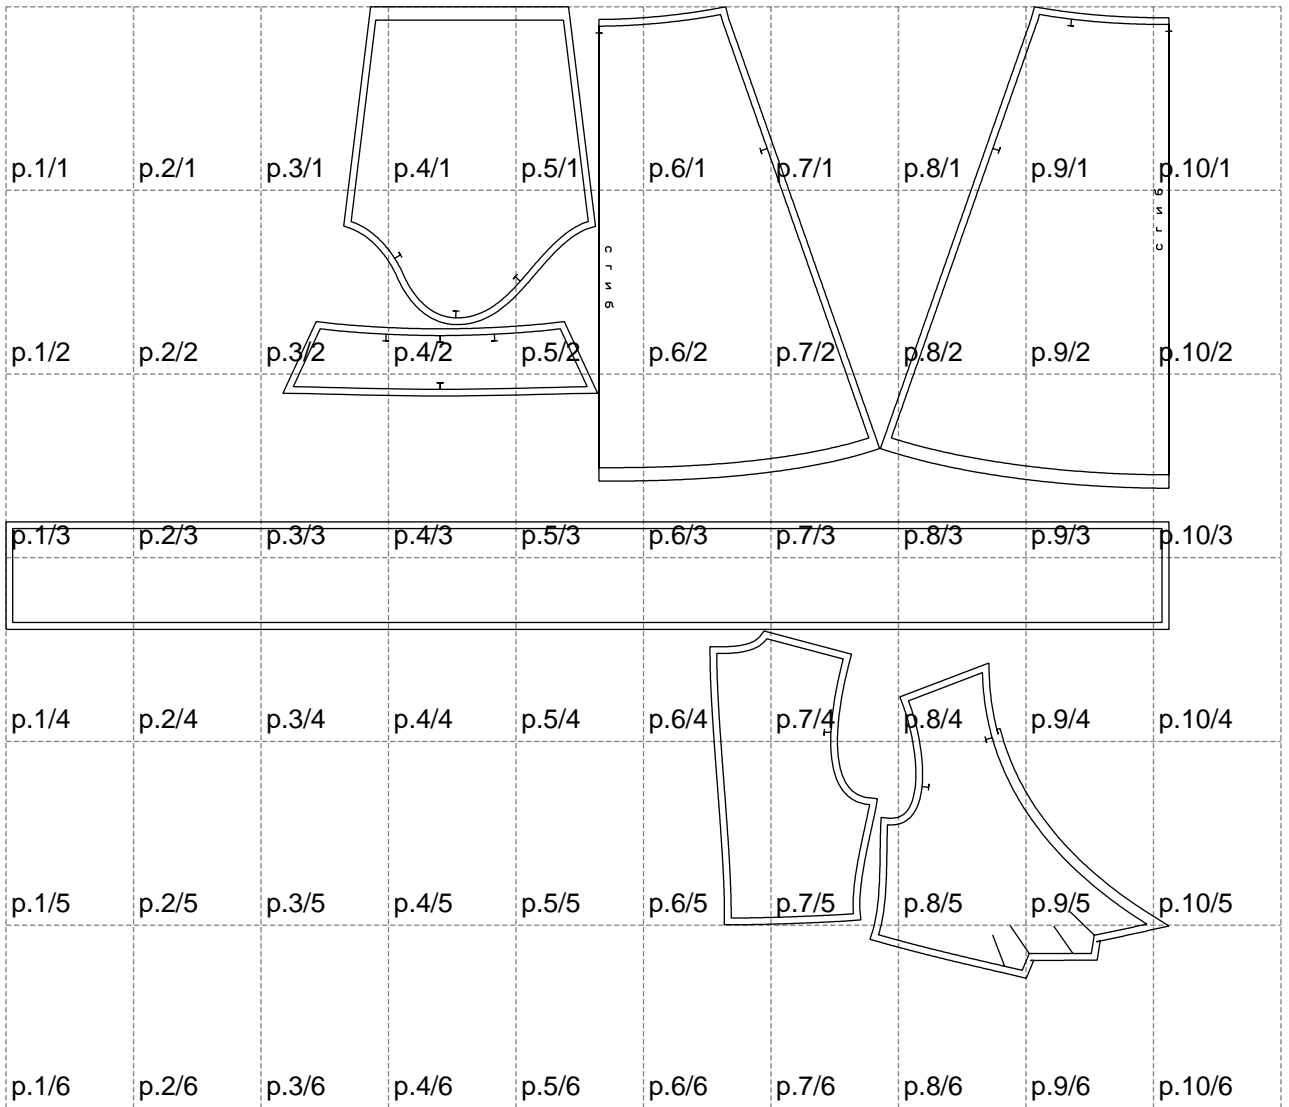

Not for print

Paper size: A4, size:1736.20 x1446.03 mm

# Example

size:1736.20 x1563.38 mm

Maneken =1 ver.0

rz\_1=170

rz\_16=88

rz\_17=75.6

rz\_18=67.6

rz\_19=96

rz\_20=94.6

---

. . . . .  
. . . . .  
. . . . .