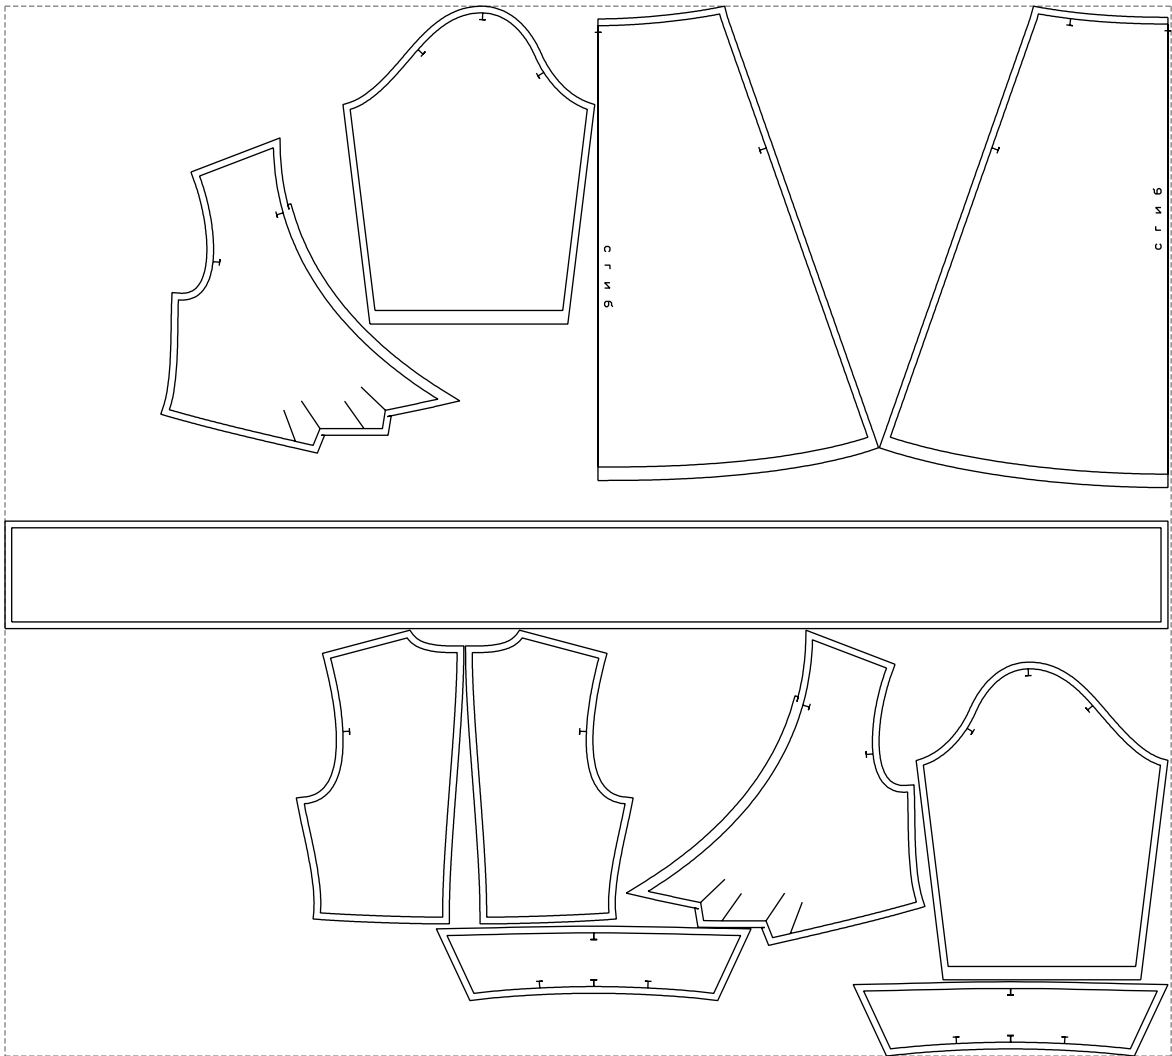

Not for print

Paper size: A4, size:1736.20 x1446.03 mm

# Example

size:1736.20 x1563.38 mm

Maneken =1 ver.0

rz\_1=170

rz\_16=88

rz\_17=75.6

rz\_18=67.6

rz\_19=96

rz\_20=94.6

---

. . . . .  
. . . . .  
. . . . .