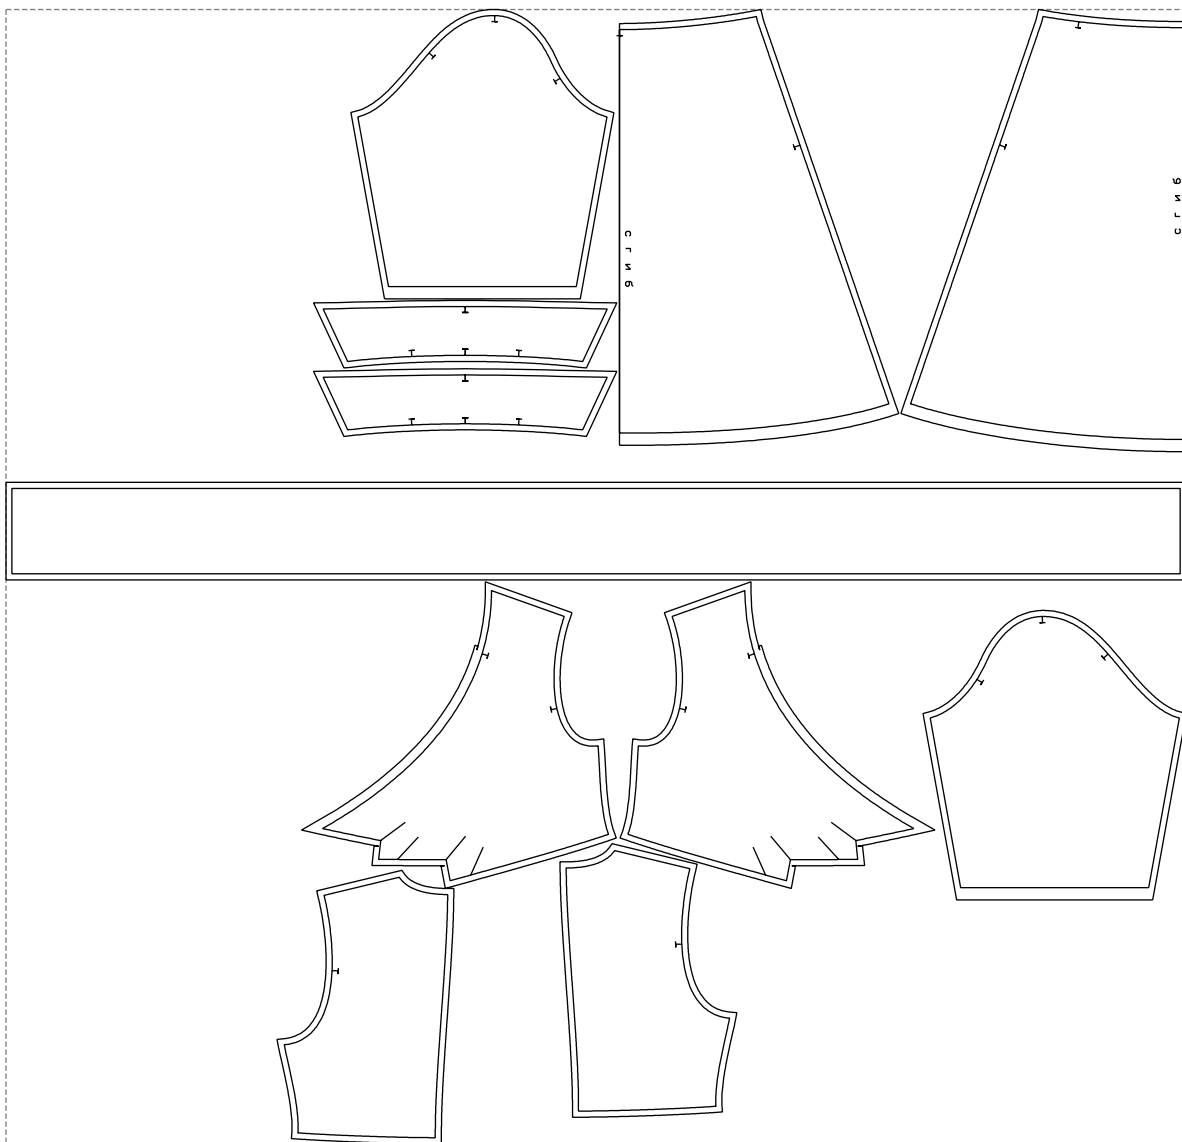

Not for print

Paper size: A4, size:1937.80 x1486.31 mm

# Example

size:1937.80 x1857.87 mm

Maneken =1 ver.0

rz\_1=170

rz\_16=104

rz\_17=88.9

rz\_18=84.4

rz\_19=112