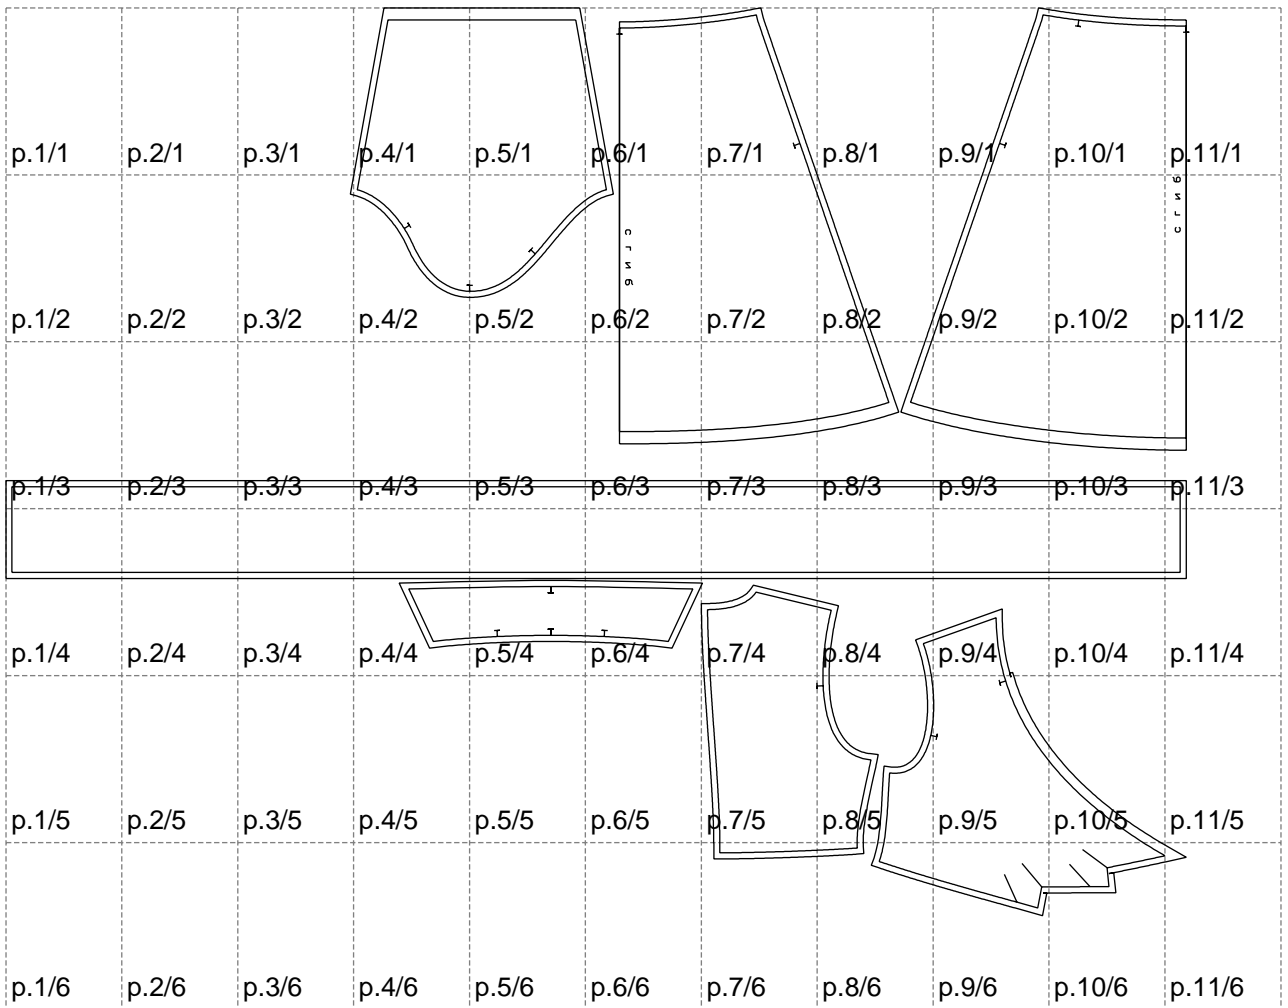

Not for print

Paper size: A4, size:1937.80 x1486.31 mm

# Example

size:1937.80 x1857.87 mm

Maneken =1 ver.0

rz\_1=170

rz\_16=104

rz\_17=88.9

rz\_18=84.4

rz\_19=112

rz\_20=109.3

---

. . . . .  
. . . . .  
. . . . .