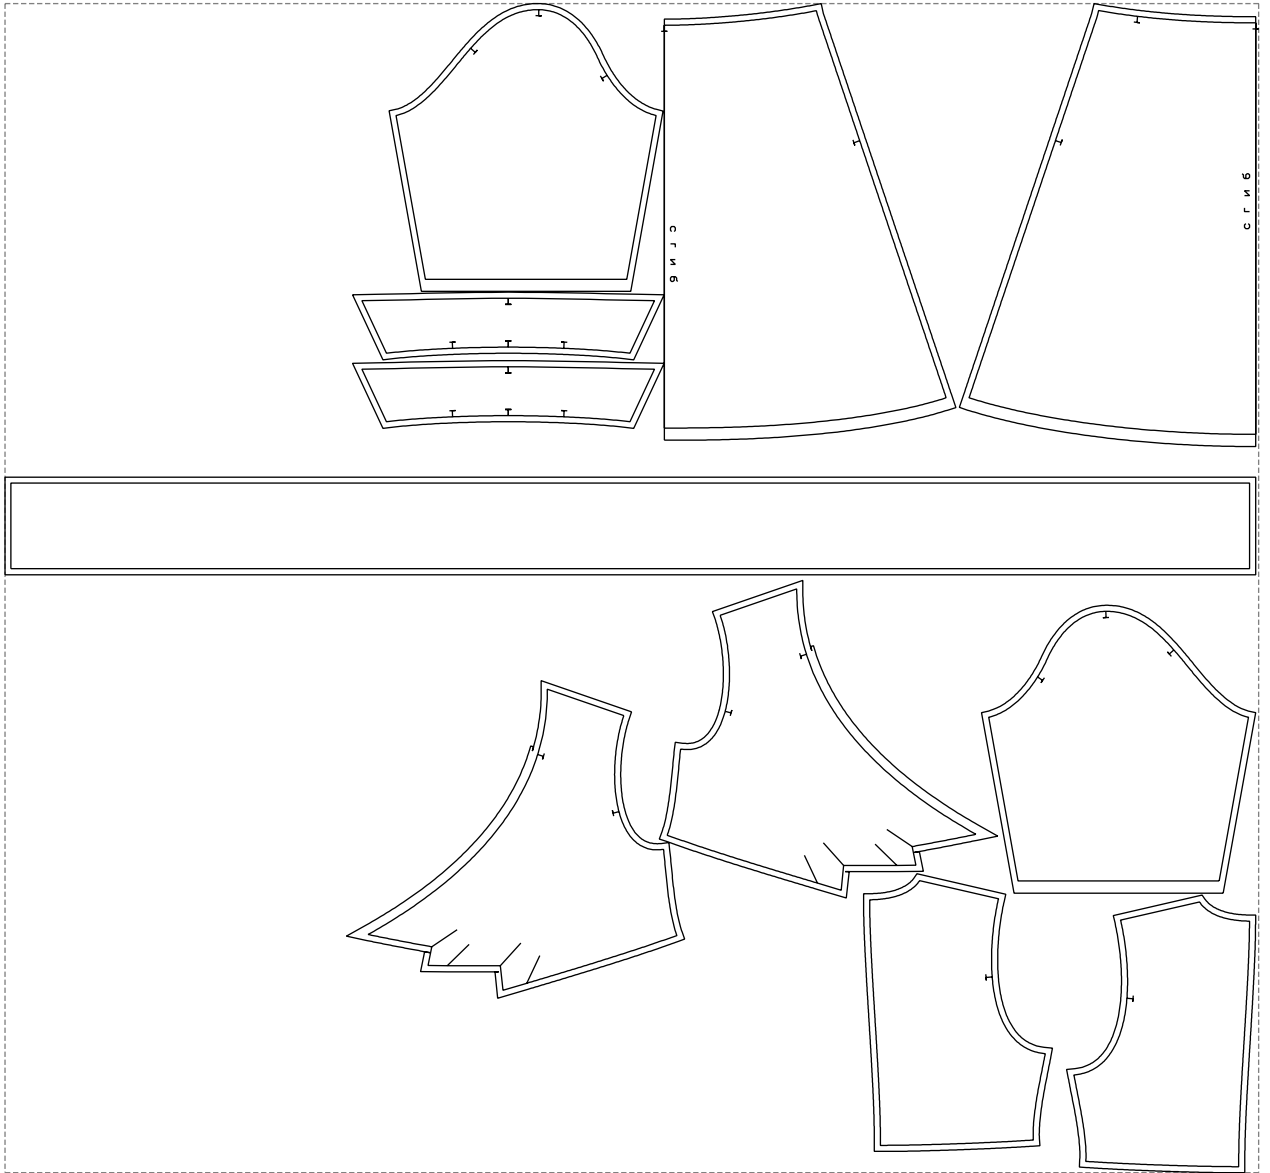

Not for print

Paper size: A4, size:2053.00 x1465.11 mm

# Example

size:2053.00 x1915.03 mm

Maneken =1 ver.0

rz\_1=170

rz\_16=112

rz\_17=96.2

rz\_18=94

rz\_19=120