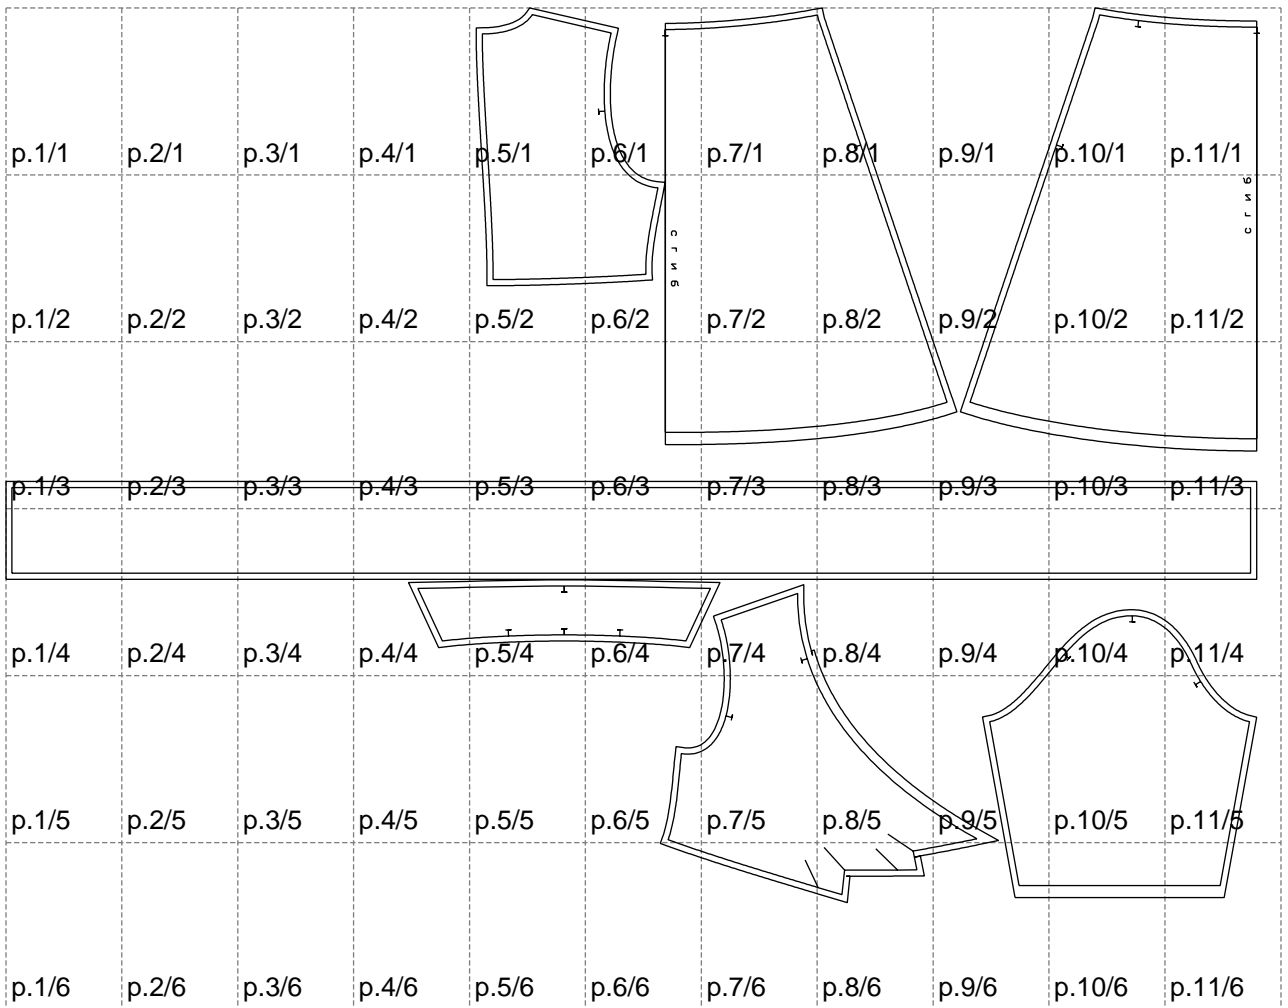

Not for print

Paper size: A4, size:2053.00 x1465.11 mm

# Example

size:2053.00 x1915.03 mm

Maneken =1 ver.0

rz\_1=170

rz\_16=112

rz\_17=96.2

rz\_18=94

rz\_19=120

rz\_20=117

---

. . . . .  
. . . . .  
. . . . .