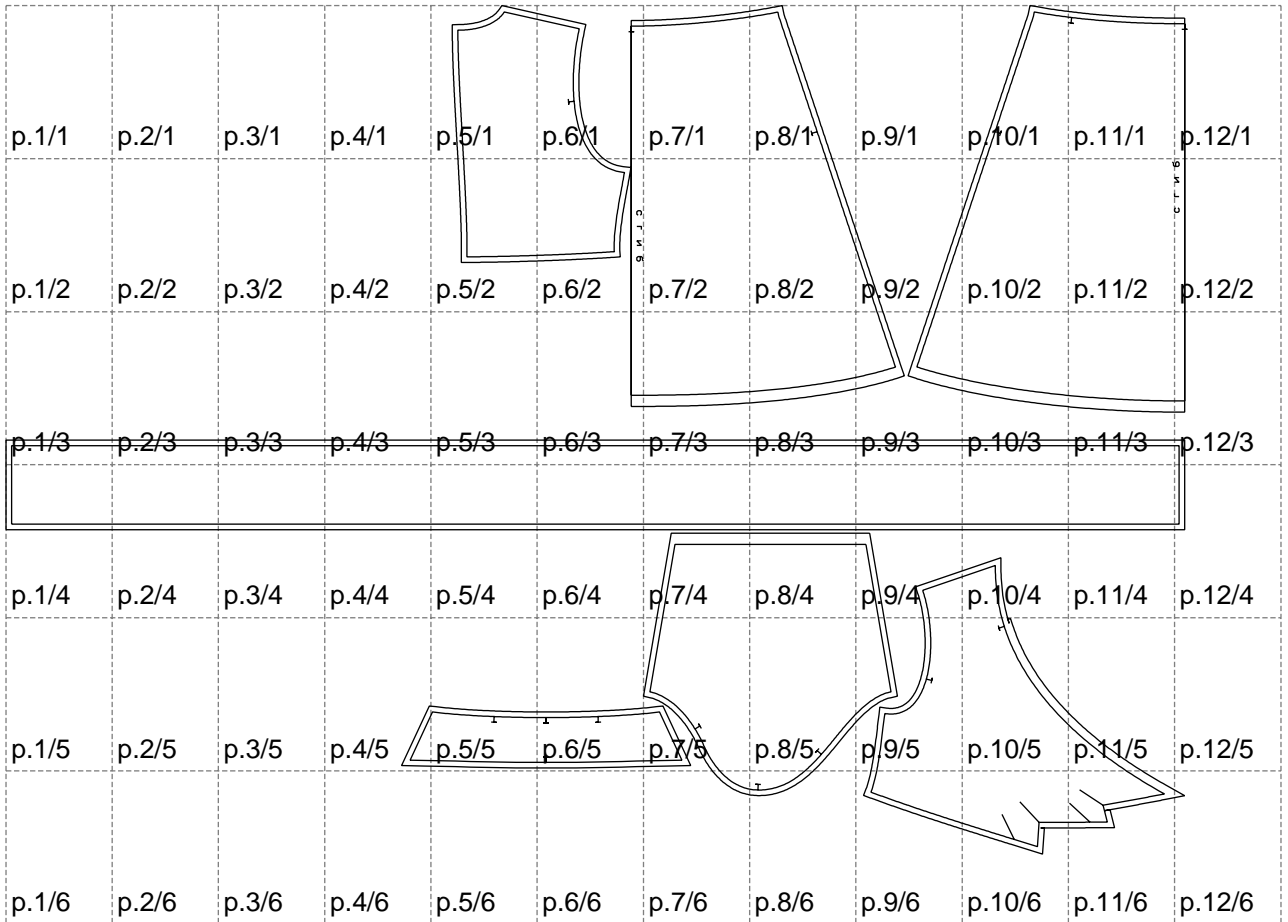

Not for print

Paper size: A4, size:2110.60 x1515.67 mm

Example

size:2110.60 x1960.94 mm

Maneken =1 ver.0

rz_1=170

rz_16=116

rz_17=100

rz_18=98.8

rz_19=124

rz_20=121

.
.
.