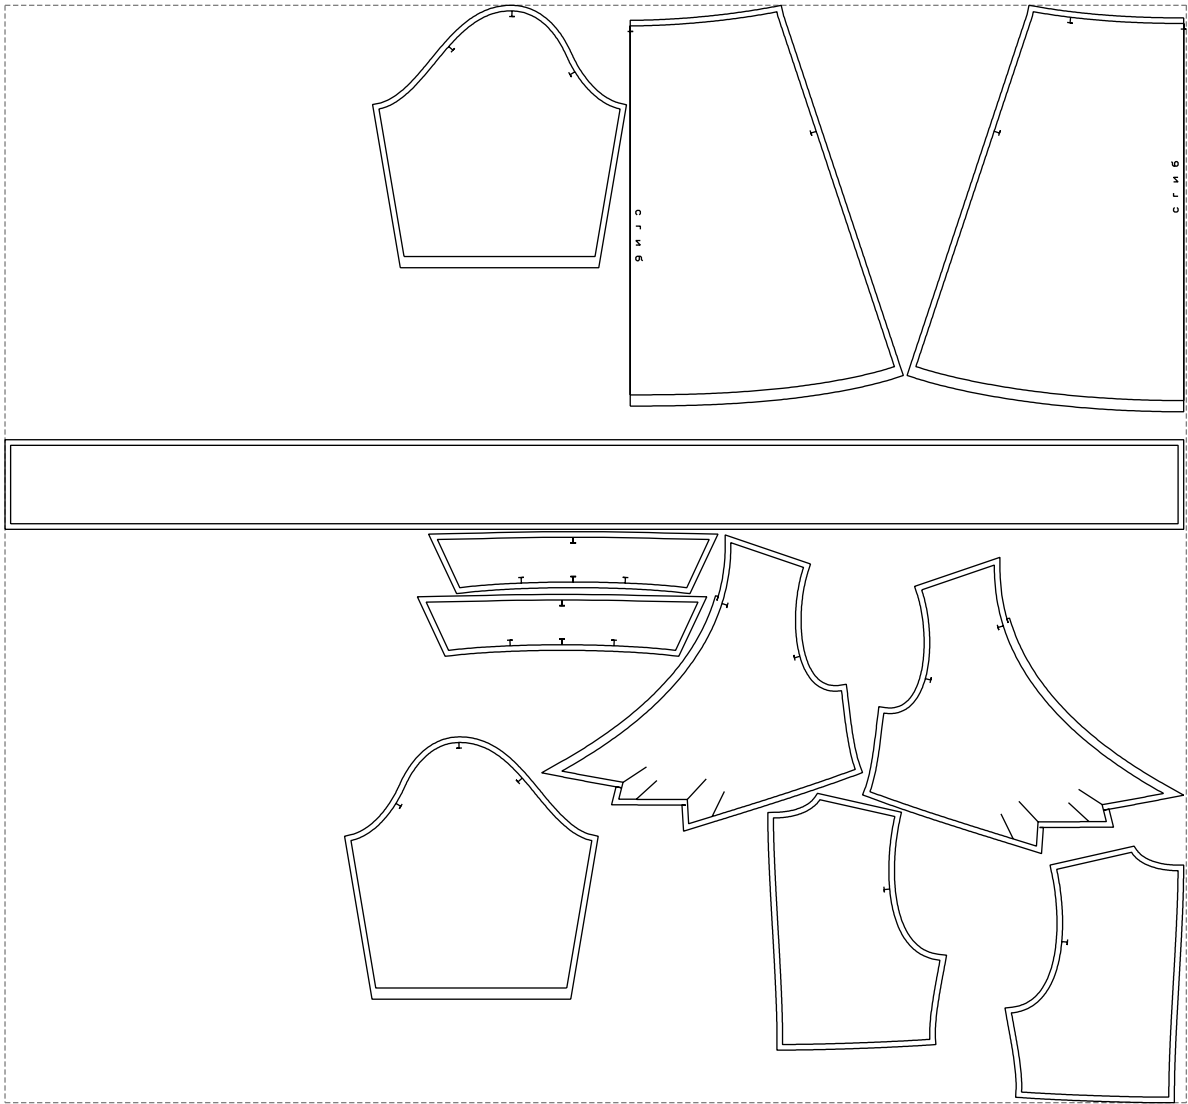

Not for print

Paper size: A4, size:2110.60 x1515.67 mm

Example

size:2110.60 x1960.94 mm

Maneken =1 ver.0

rz_1=170

rz_16=116

rz_17=100

rz_18=98.8

rz_19=124

rz_20=121

.
.
.