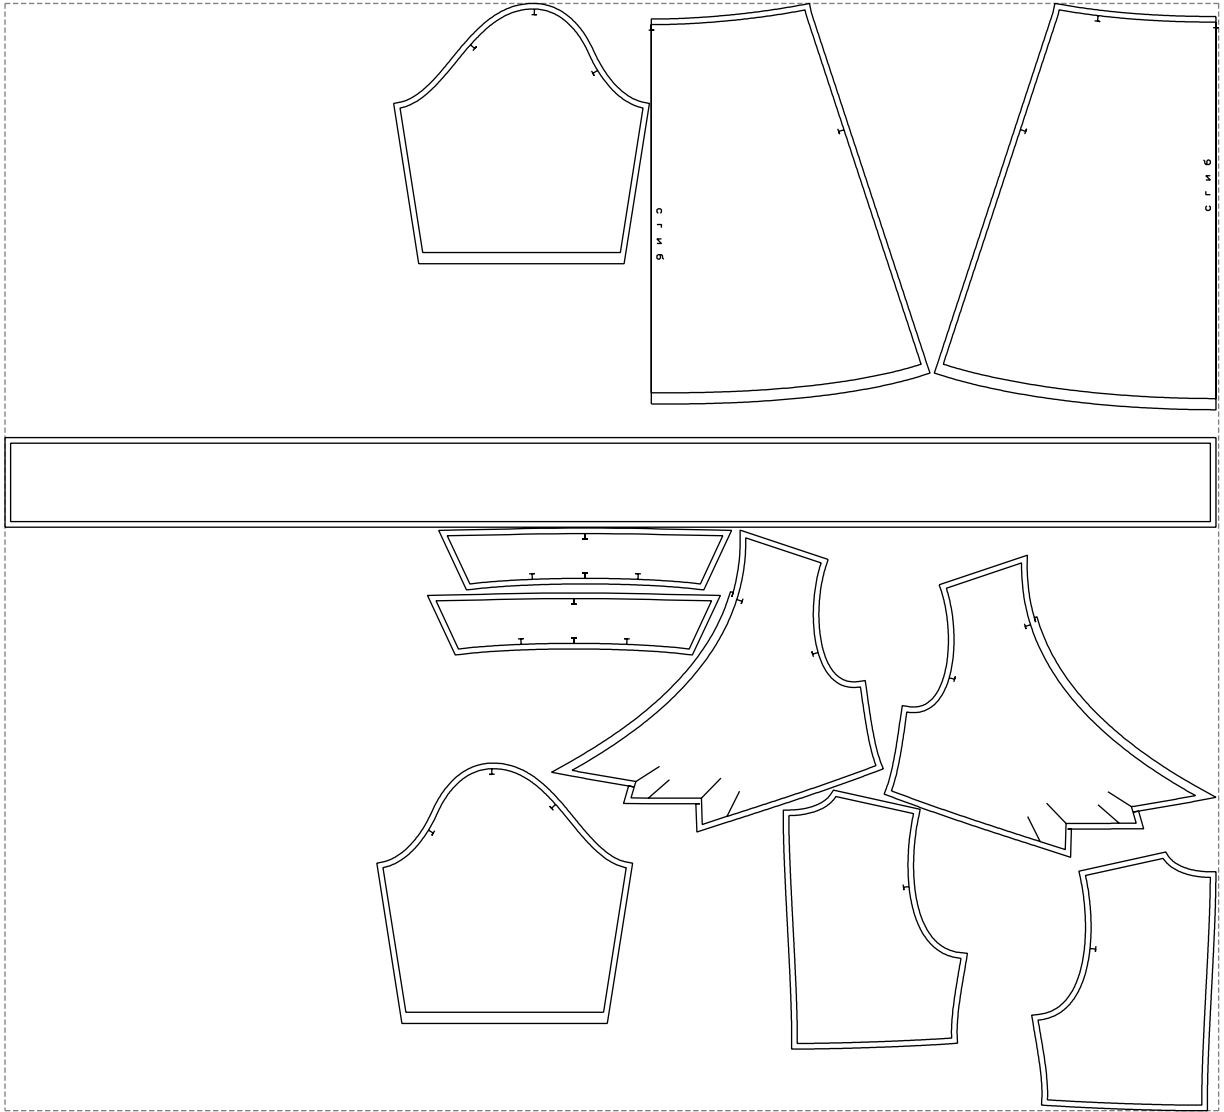

Not for print

Paper size: A4, size:2168.20 x1525.56 mm

Example

size:2168.20 x1978.60 mm

Maneken =1 ver.0

rz_1=170

rz_16=120

rz_17=104

rz_18=103.6

rz_19=128

rz_20=125.1

.
.
.