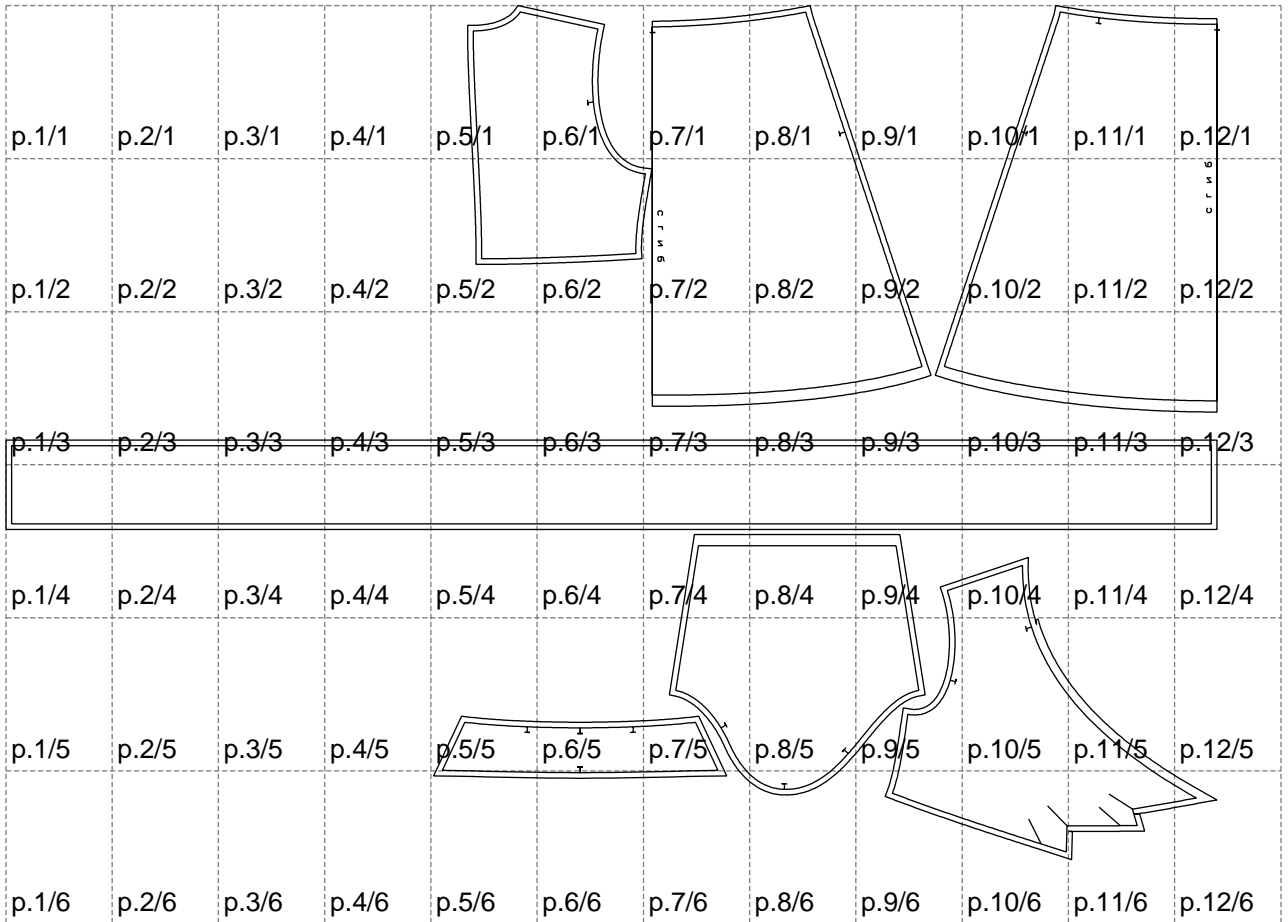

Not for print

Paper size: A4, size:2168.20 x1525.56 mm

Example

size:2168.20 x1978.60 mm

Maneken =1 ver.0

rz_1=170

rz_16=120

rz_17=104

rz_18=103.6

rz_19=128

rz_20=125.1

.
.
.