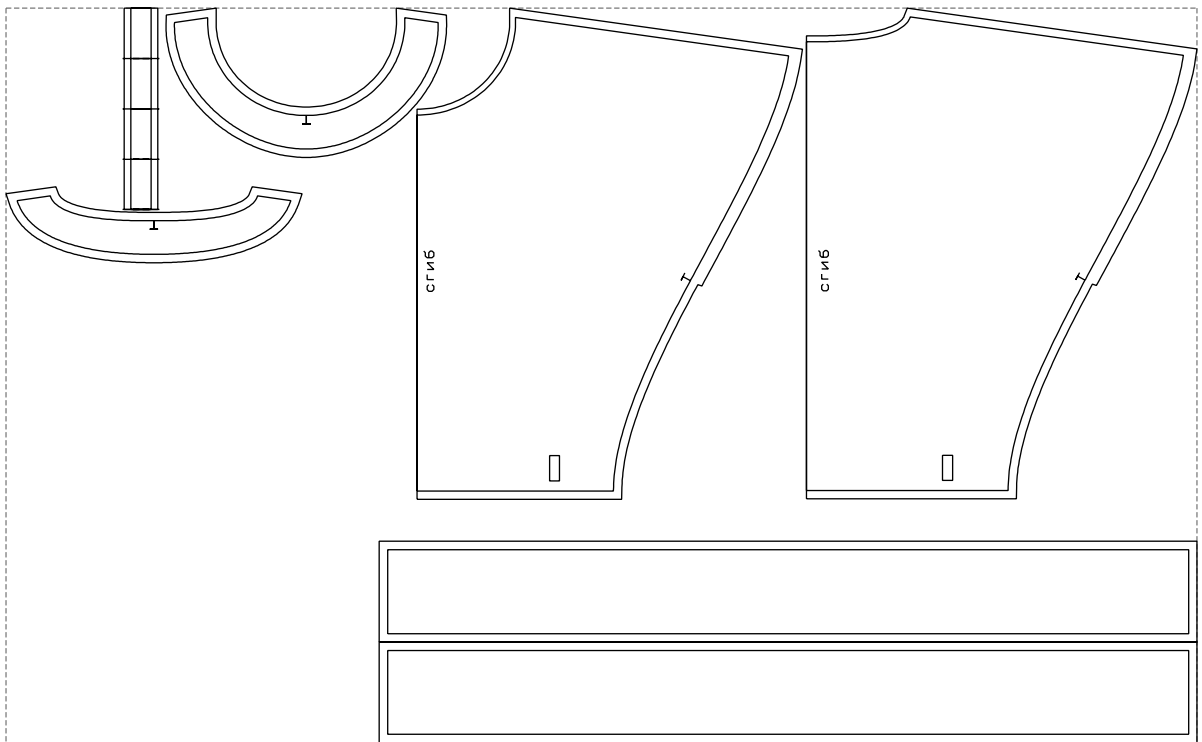

Not for print

Paper size: A4, size:1320.47 x755.15 mm

Example

size:1418.56 x875.15 mm

Maneken =1 ver.0

rz_1=170

rz_16=88

rz_17=75.6

rz_18=67.6

rz_19=96

rz_20=94.6

.
.
.