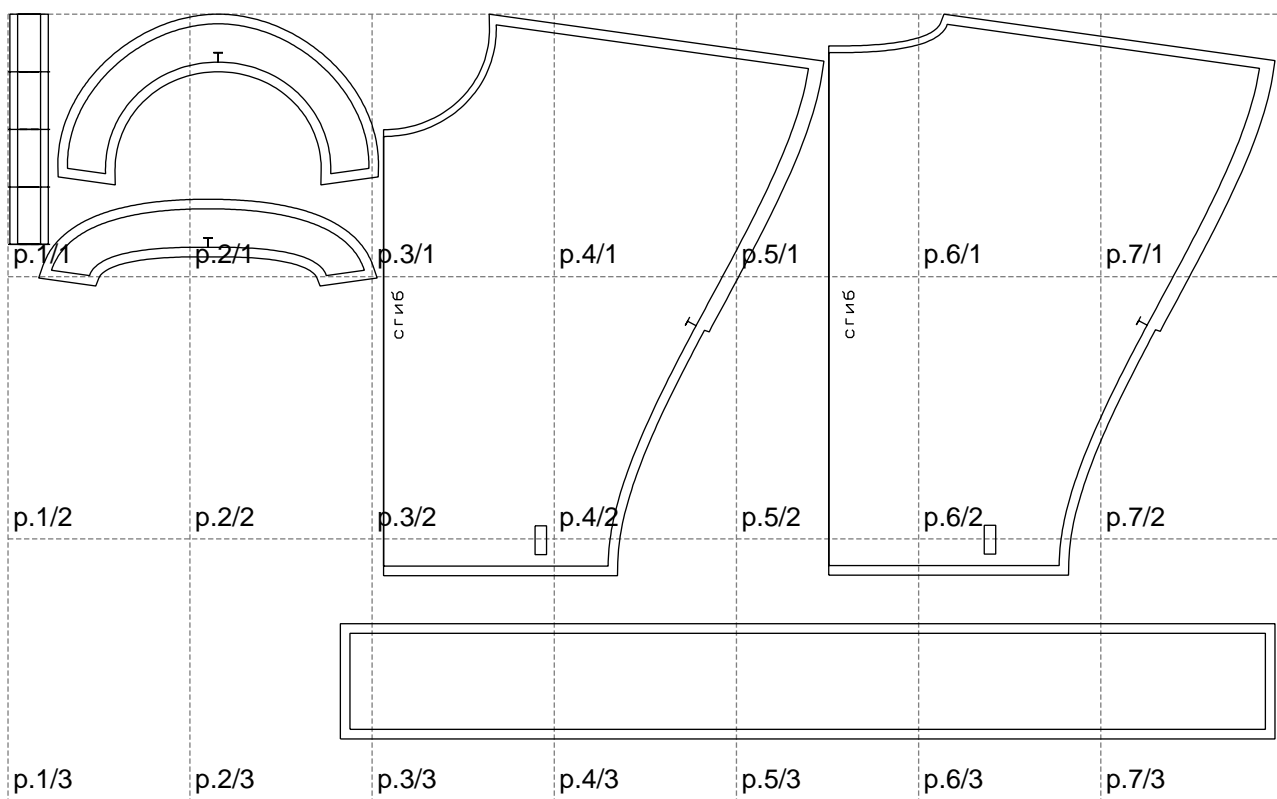

Not for print

Paper size: A4, size:1320.47 x755.15 mm

Example

size:1418.56 x875.15 mm

Maneken =1 ver.0

rz_1=170

rz_16=88

rz_17=75.6

rz_18=67.6

rz_19=96

rz_20=94.6

.
.
.