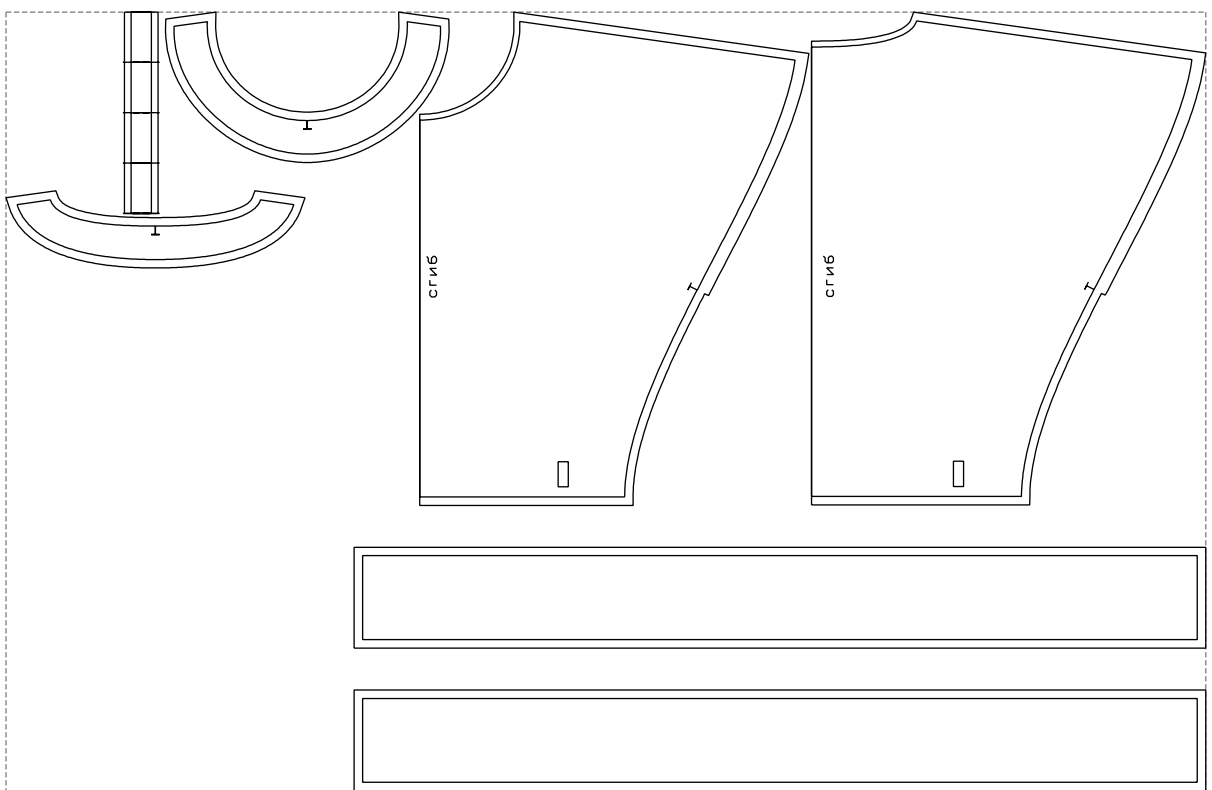

Not for print

Paper size: A4, size:1330.53 x707.65 mm

Example

size:1428.82 x927.65 mm

Maneken =1 ver.0

rz_1=170

rz_16=92

rz_17=78.8

rz_18=71.8

rz_19=100

rz_20=98.1

.
.
.