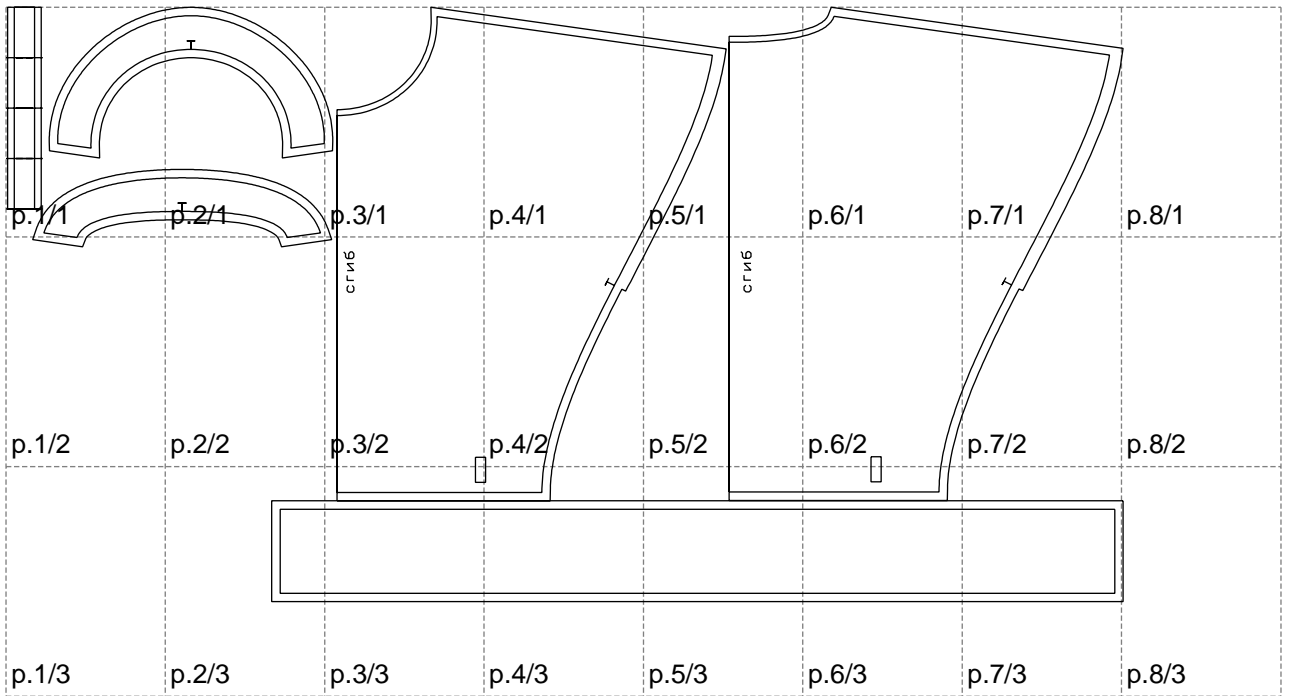

Not for print

Paper size: A4, size:1330.53 x707.65 mm

Example

size:1428.82 x927.65 mm

Maneken =1 ver.0

rz_1=170

rz_16=92

rz_17=78.8

rz_18=71.8

rz_19=100

rz_20=98.1

.
.
.