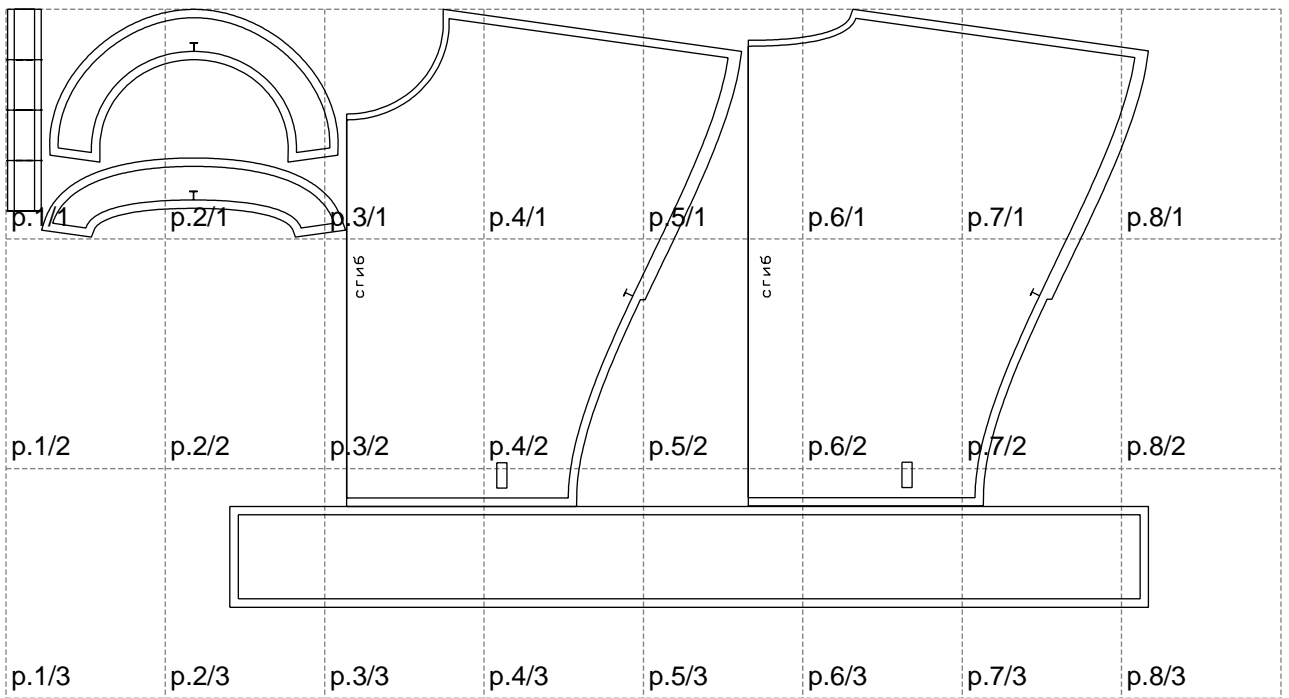

Not for print

Paper size: A4, size:1360.73 x711.90 mm

Example

size:1458.76 x831.90 mm

Maneken =1 ver.0

rz_1=170

rz_16=100

rz_17=85.4

rz_18=80.2

rz_19=108

rz_20=105.4

.
.
.