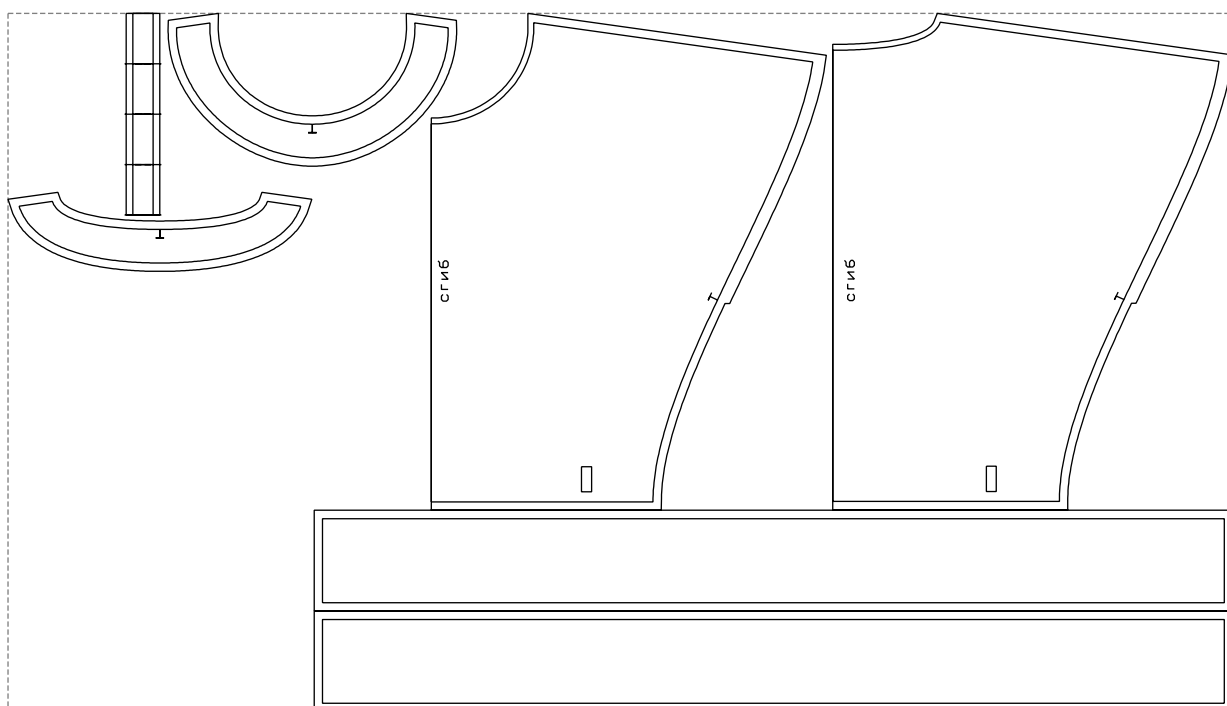

Not for print

Paper size: A4, size:1360.73 x711.90 mm

Example

size:1458.76 x831.90 mm

Maneken =1 ver.0

rz_1=170

rz_16=100

rz_17=85.4

rz_18=80.2

rz_19=108

rz_20=105.4

.
.
.