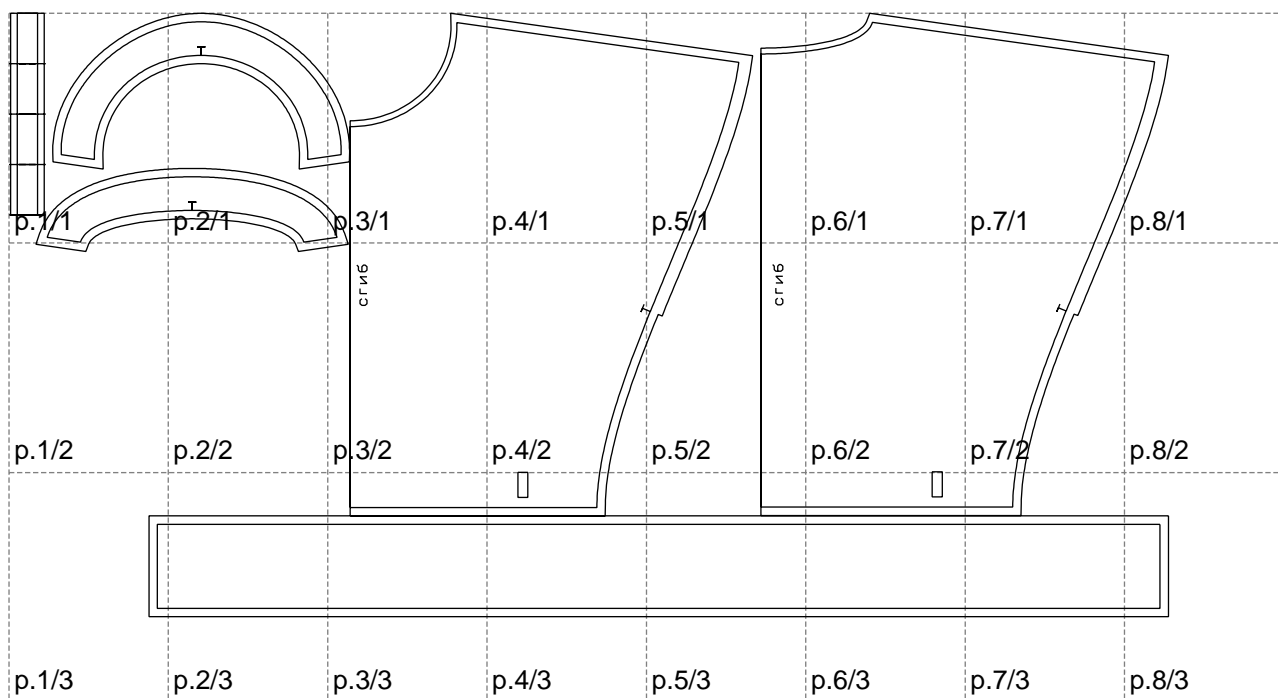

Not for print

Paper size: A4, size:1380.87 x718.40 mm

# Example

size:1478.87 x938.40 mm

Maneken =1 ver.0

rz\_1=170

rz\_16=112

rz\_17=96.2

rz\_18=94

rz\_19=120

rz\_20=117

---

. . . . .  
. . . . .  
. . . . .