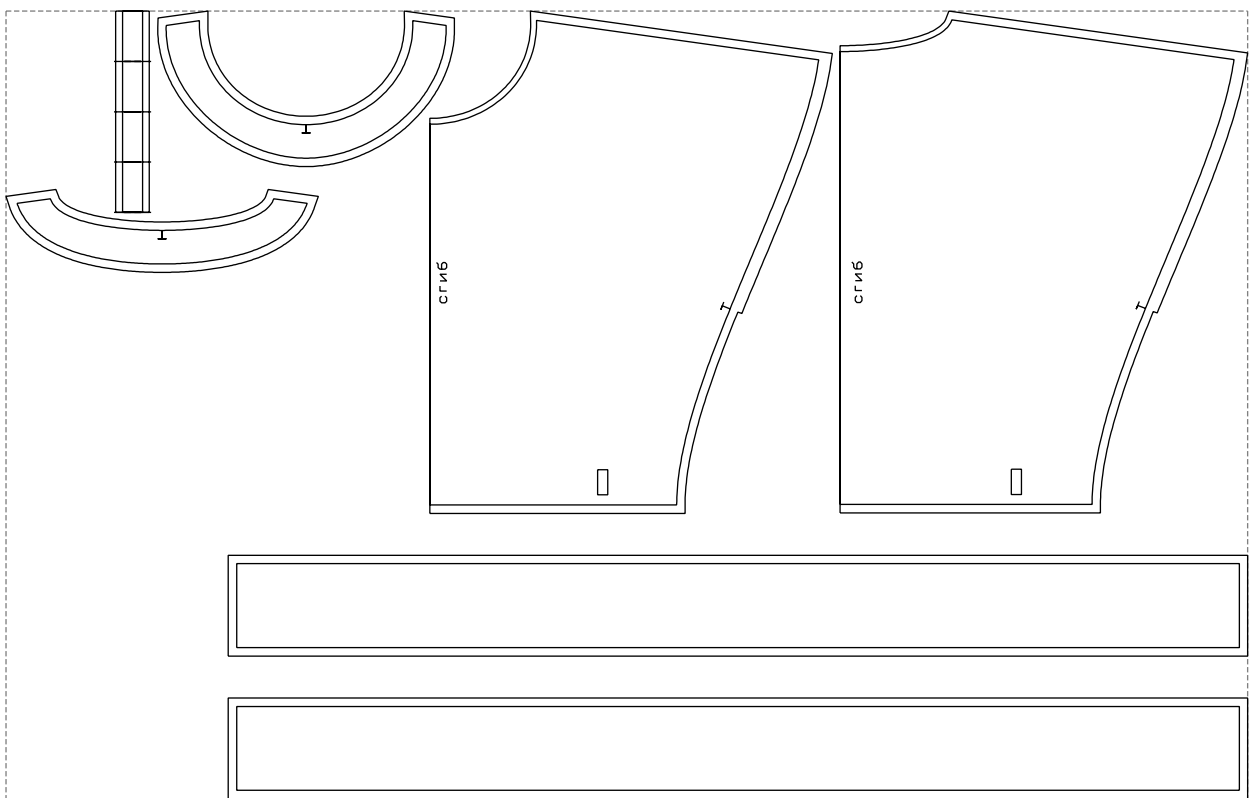

Not for print

Paper size: A4, size:1380.87 x718.40 mm

# Example

size:1478.87 x938.40 mm

Maneken =1 ver.0

rz\_1=170

rz\_16=112

rz\_17=96.2

rz\_18=94

rz\_19=120

rz\_20=117

---

. . . . .  
. . . . .  
. . . . .