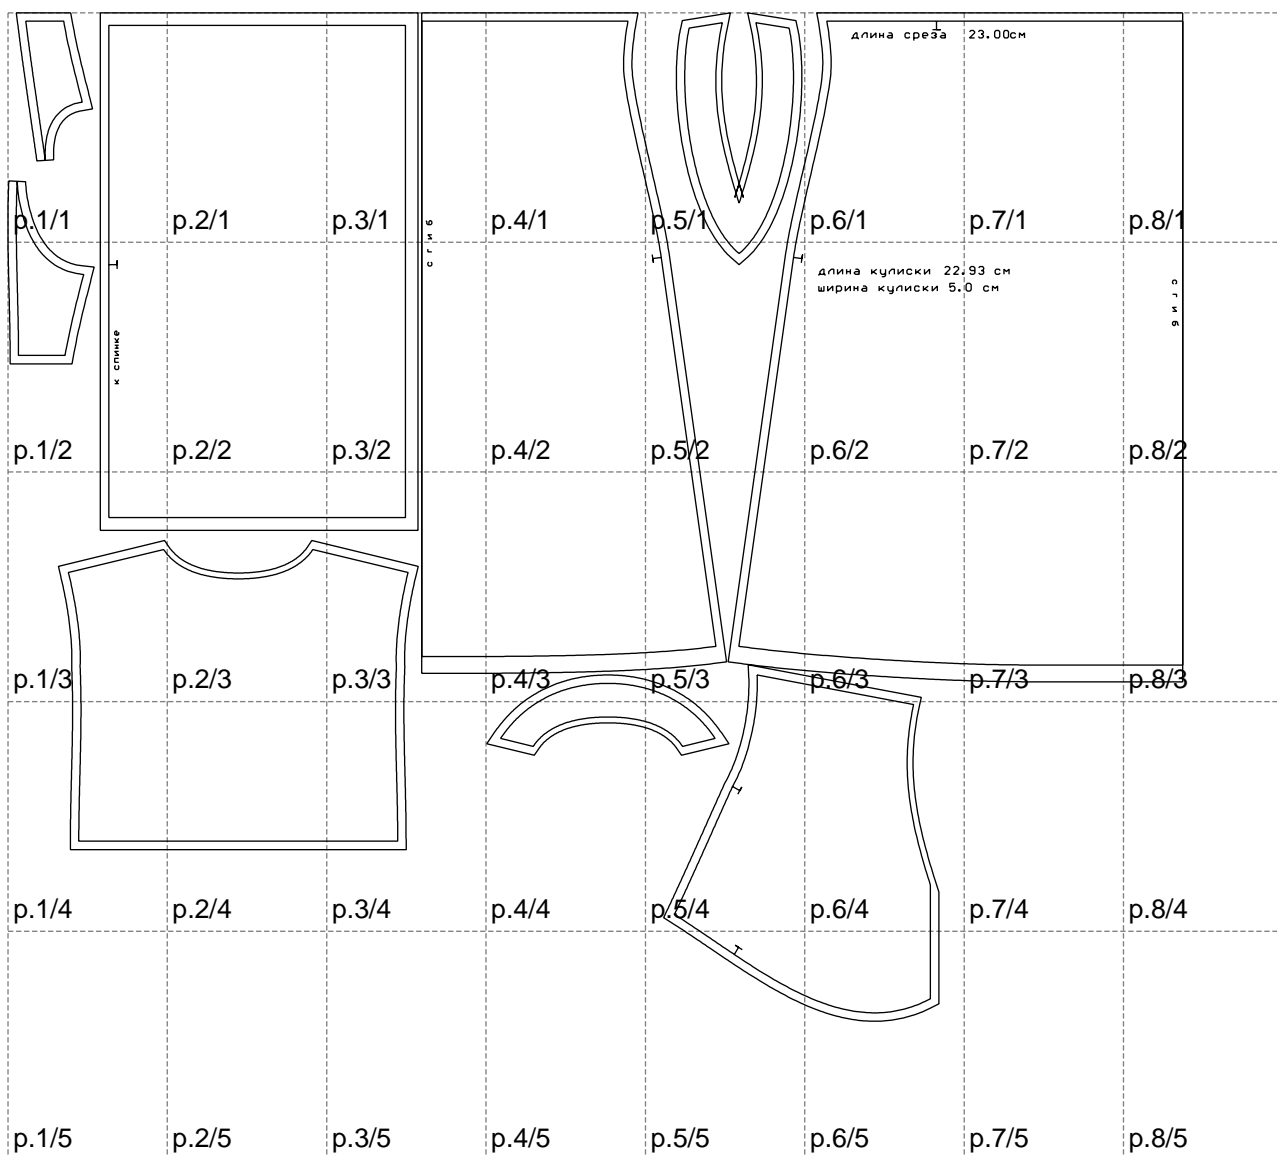

Not for print

Paper size: A4, size:1399.00 x1200.89 mm

# Example

size:1499.00 x1581.13 mm

Maneken =1 ver.0

rz\_1=170

rz\_16=104

rz\_17=88.9

rz\_18=84.4

rz\_19=112

rz\_20=109.3

---

. . . . .  
. . . . .  
. . . . .