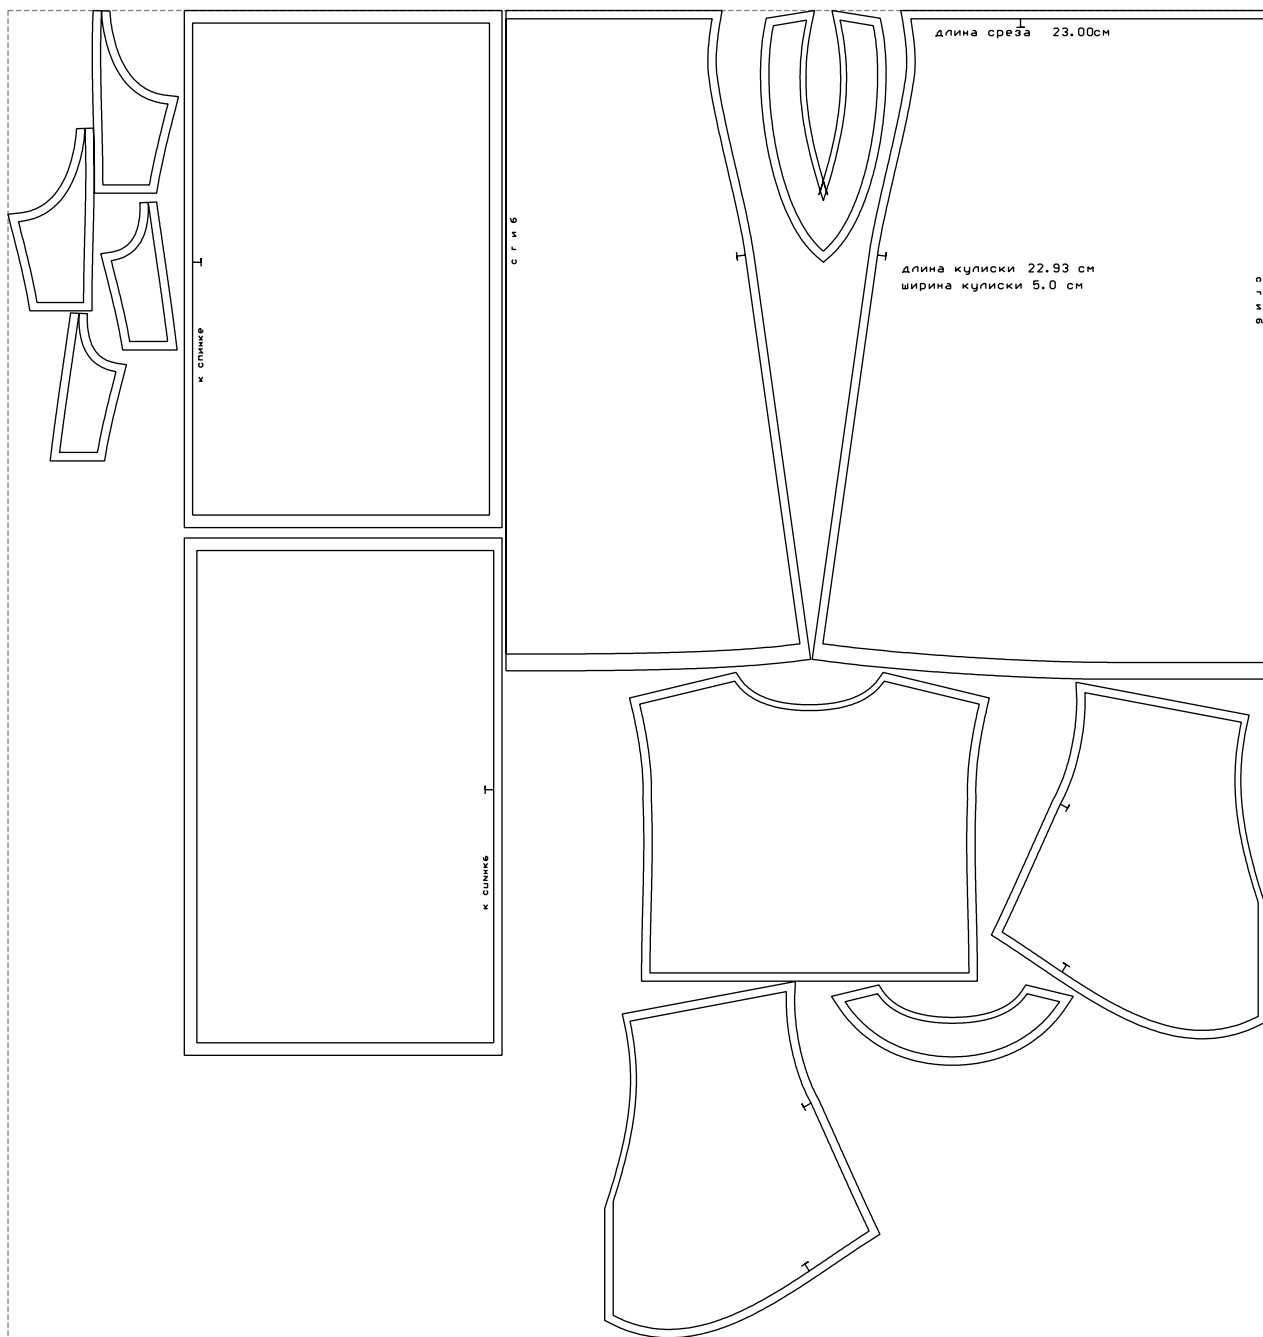

Not for print

Paper size: A4, size:1399.00 x1200.89 mm

# Example

size:1499.00 x1581.13 mm

Maneken =1 ver.0

rz\_1=170

rz\_16=104

rz\_17=88.9

rz\_18=84.4

rz\_19=112

rz\_20=109.3

---

. . . . .  
. . . . .  
. . . . .