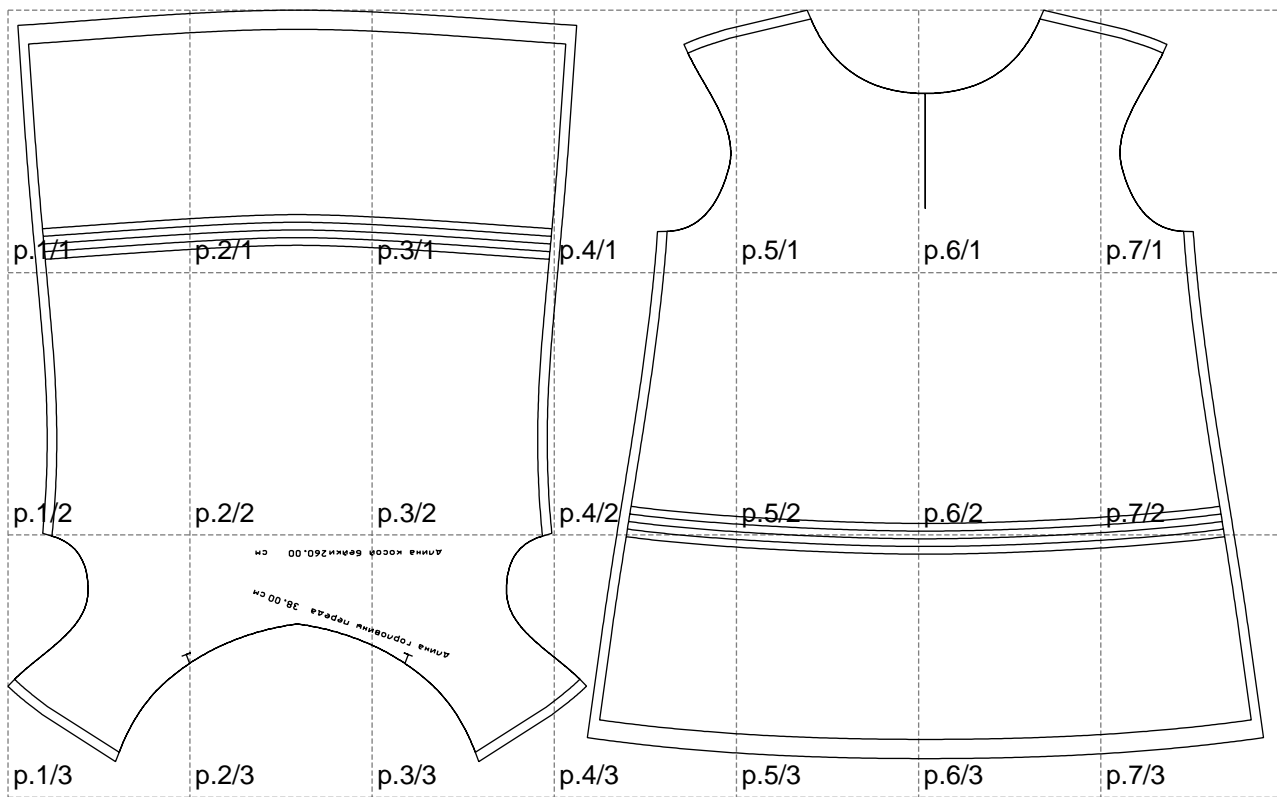

Not for print

Paper size: A4, size:1308.31 x782.90 mm

Example

size:1307.72 x782.90 mm

Maneken =1 ver.0

rz_1=170

rz_16=92

rz_17=78.8

rz_18=71.8

rz_19=100

rz_20=98.1

.
.
.