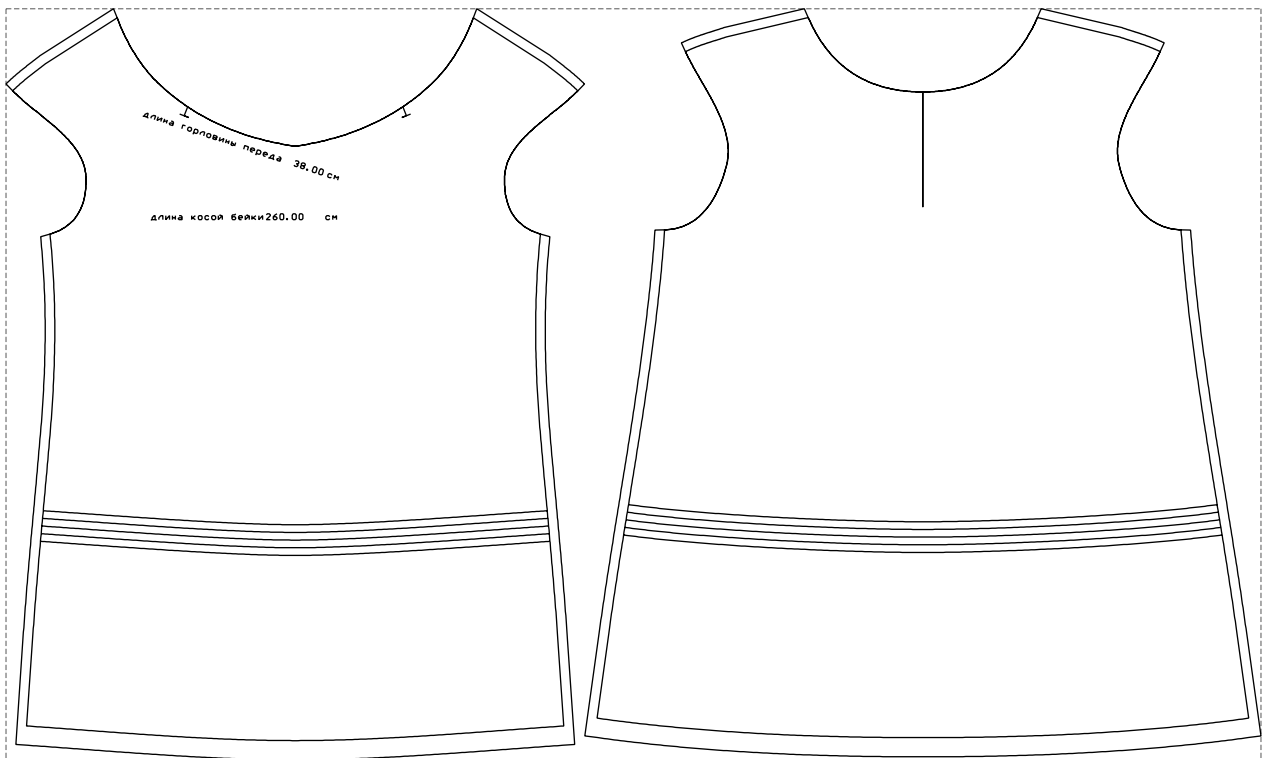

Not for print

Paper size: A4, size:1308.31 x782.90 mm

Example

size:1307.72 x782.90 mm

Maneken =1 ver.0

rz_1=170

rz_16=92

rz_17=78.8

rz_18=71.8

rz_19=100

rz_20=98.1

.
.
.