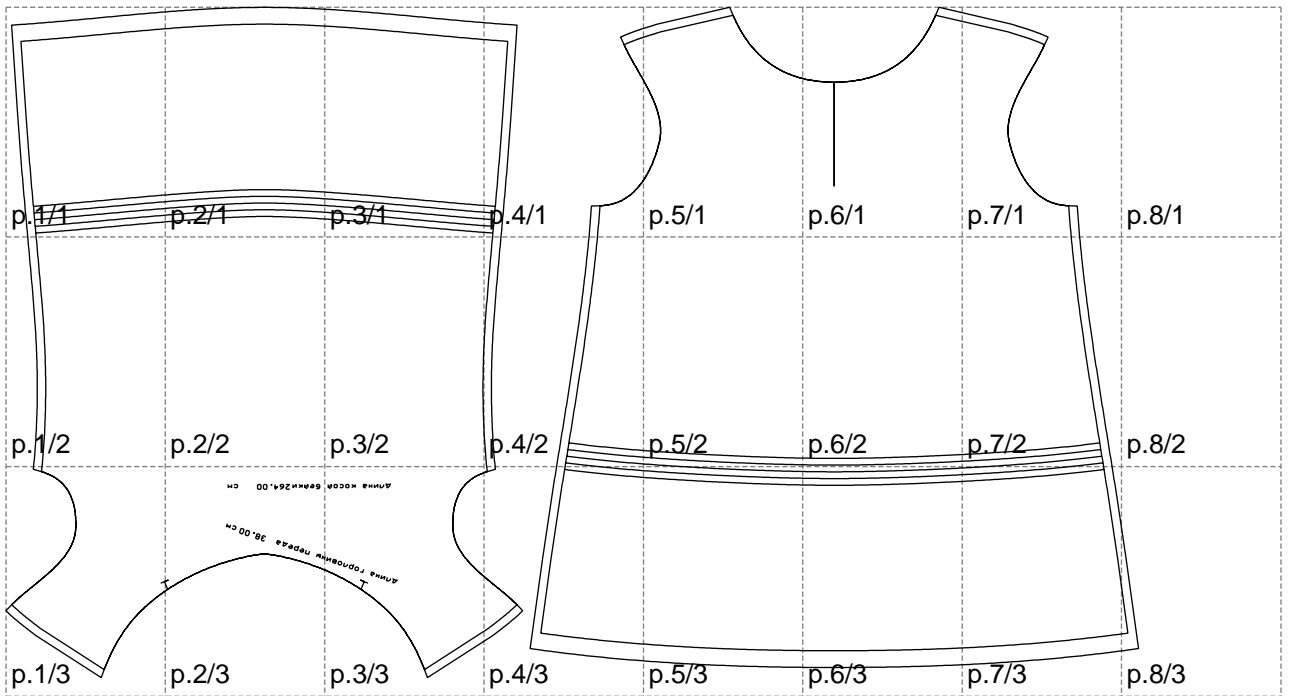

Not for print

Paper size: A4, size:1348.78 x798.01 mm

# Example

size:1348.42 x798.01 mm

Maneken =1 ver.0

rz\_1=170

rz\_16=96

rz\_17=82

rz\_18=76

rz\_19=104

rz\_20=101.8

---

. . . . .  
. . . . .  
. . . . .