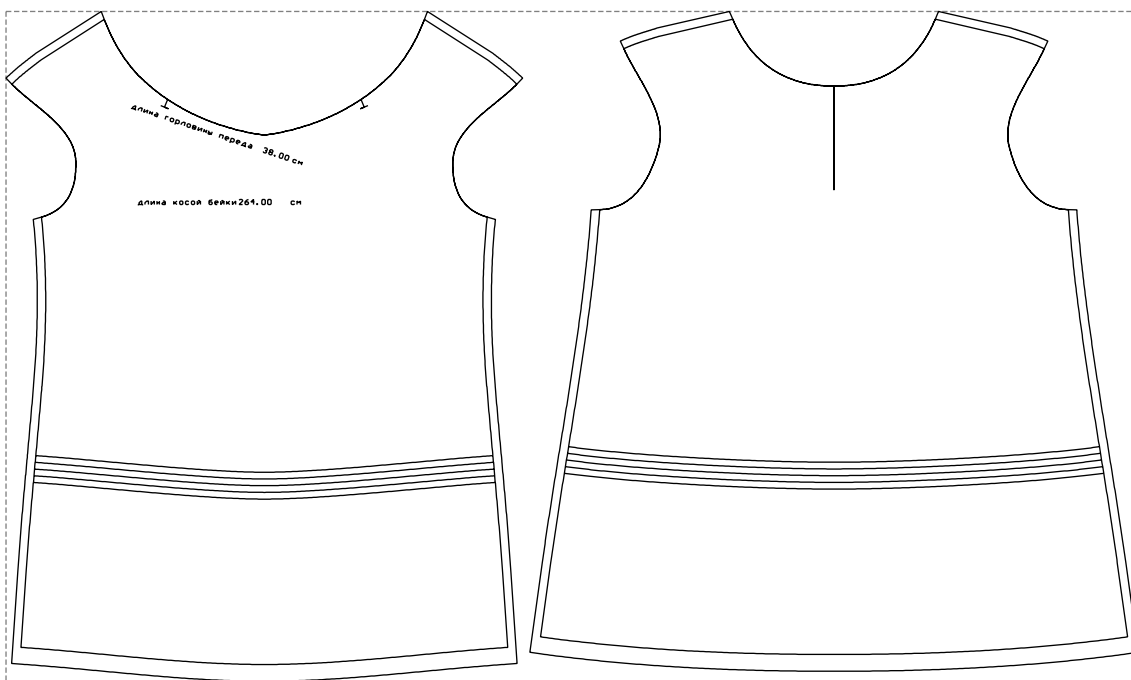

Not for print

Paper size: A4, size:1348.78 x798.01 mm

# Example

size:1348.42 x798.01 mm

Maneken =1 ver.0

rz\_1=170

rz\_16=96

rz\_17=82

rz\_18=76

rz\_19=104

rz\_20=101.8

---

. . . . .  
. . . . .  
. . . . .