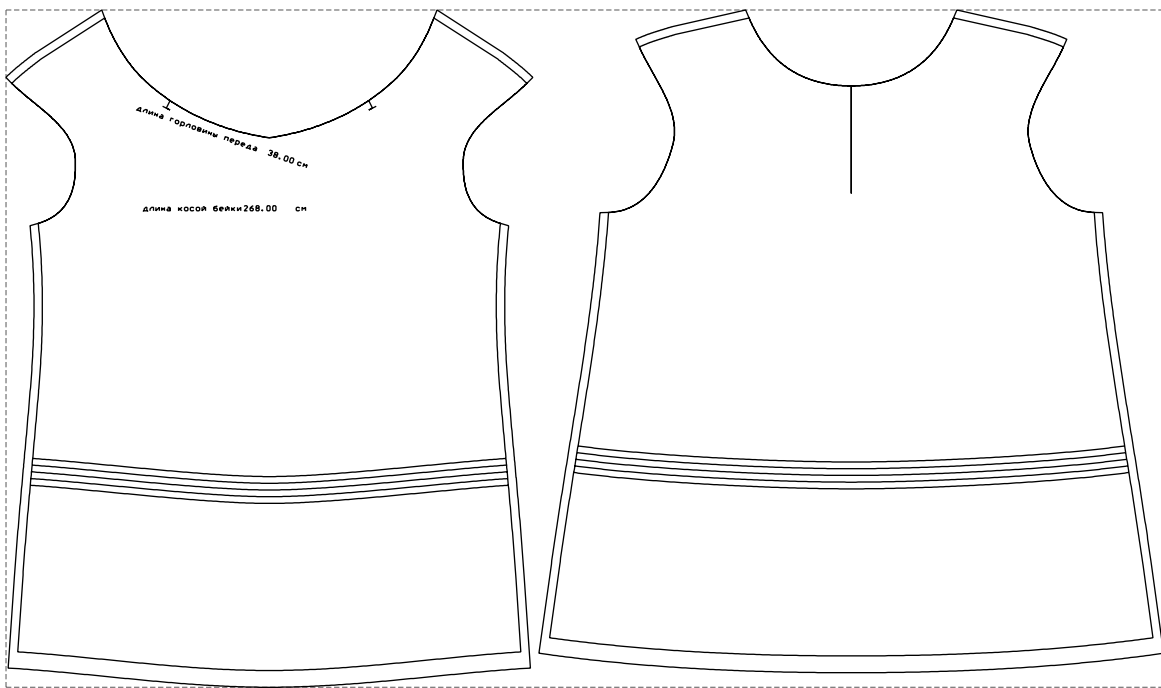

# Example

size:1378.79 x806.74 mm

Maneken =1 ver.0

rz\_1=170

rz\_16=100

rz\_17=85.4

rz\_18=80.2

rz\_19=108

rz\_20=105.4

---

. . . . .  
. . . . .  
. . . . .