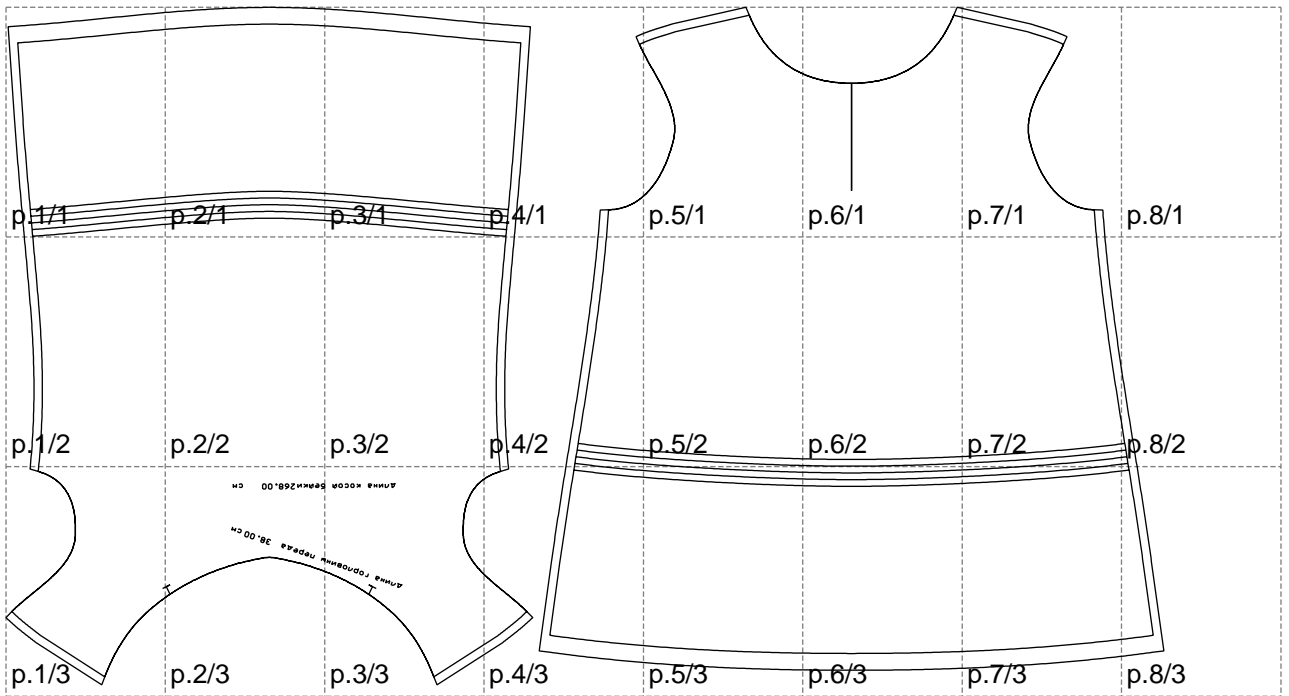

Not for print

Paper size: A4, size:1378.96 x806.74 mm

# Example

size:1378.79 x806.74 mm

Maneken =1 ver.0

rz\_1=170

rz\_16=100

rz\_17=85.4

rz\_18=80.2

rz\_19=108

rz\_20=105.4

---

. . . . .  
. . . . .  
. . . . .