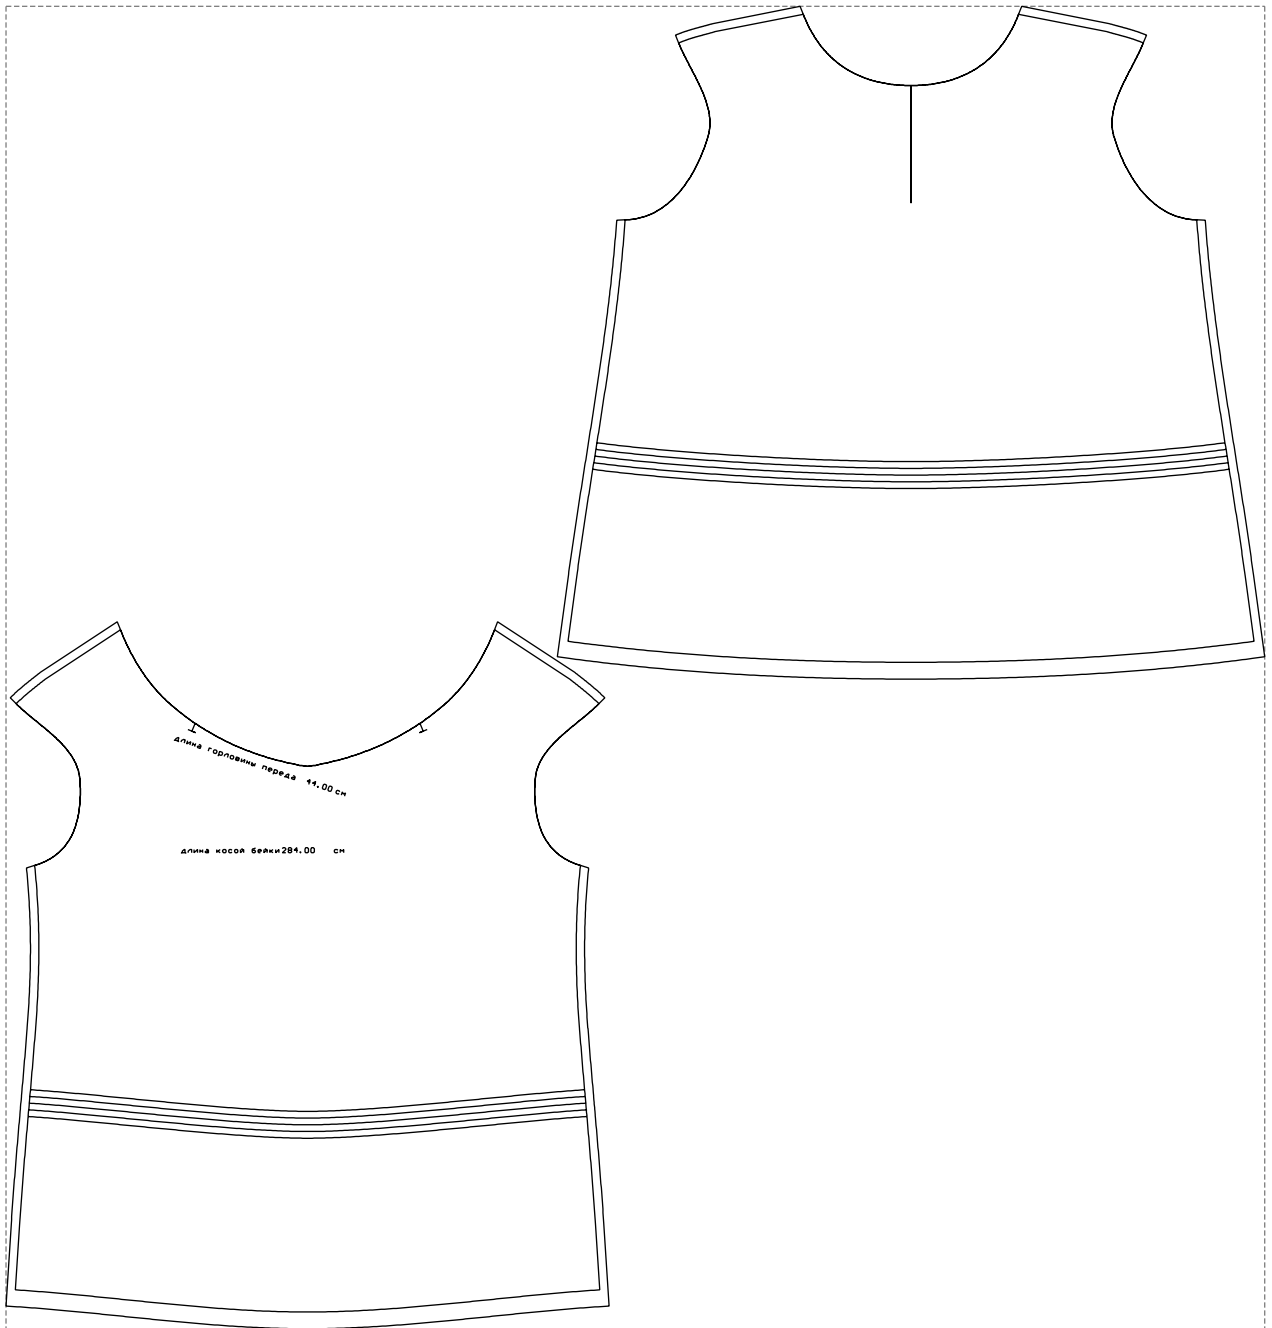

Not for print

Paper size: A4, size:1399.00 x1607.33 mm

# Example

size:1499.00 x1575.28 mm

Maneken =1 ver.0

rz\_1=170

rz\_16=120

rz\_17=104

rz\_18=103.6

rz\_19=128

rz\_20=125.1

---

. . . . .  
. . . . .  
. . . . .