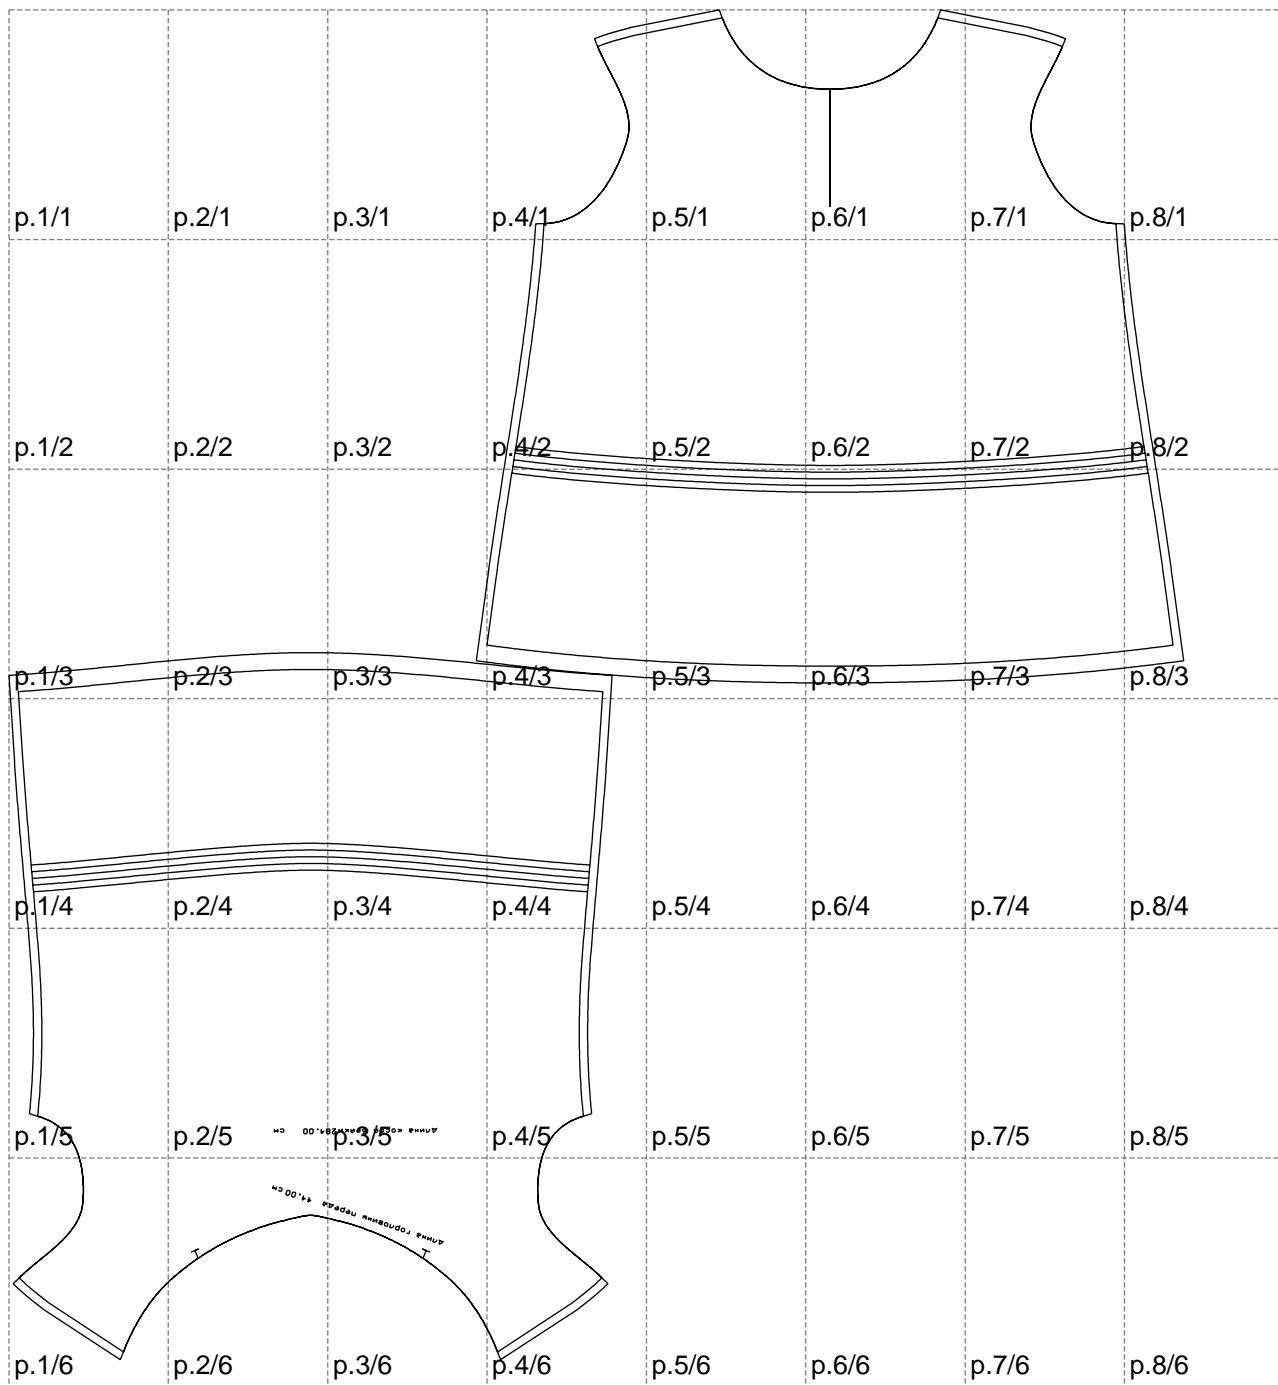

Not for print

Paper size: A4, size:1399.00 x1607.33 mm

# Example

size:1499.00 x1575.28 mm

Maneken =1 ver.0

rz\_1=170

rz\_16=120

rz\_17=104

rz\_18=103.6

rz\_19=128

rz\_20=125.1

---

. . . . .  
. . . . .  
. . . . .