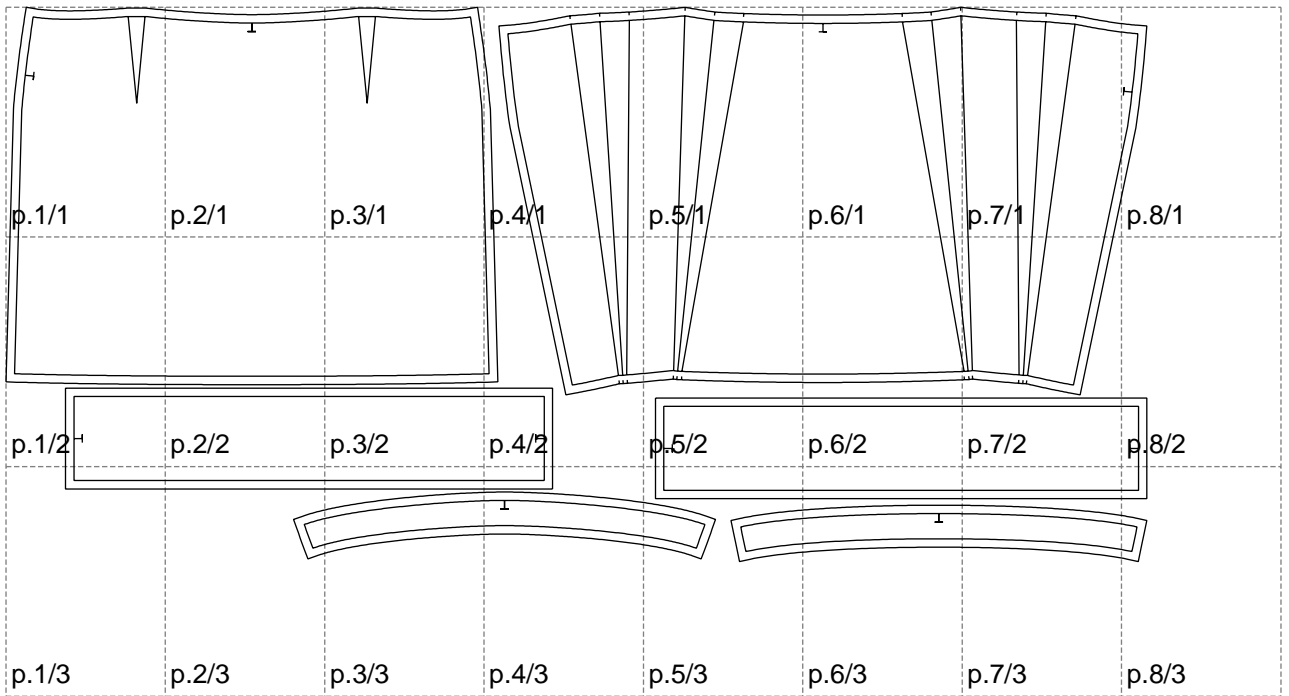

Not for print

Paper size: A4, size:1358.84 x659.82 mm

# Example

size:1358.51 x726.32 mm

Maneken =1 ver.0

rz\_1=170

rz\_16=96

rz\_17=82

rz\_18=76

rz\_19=104

rz\_20=101.8

---

. . . . .  
. . . . .  
. . . . .