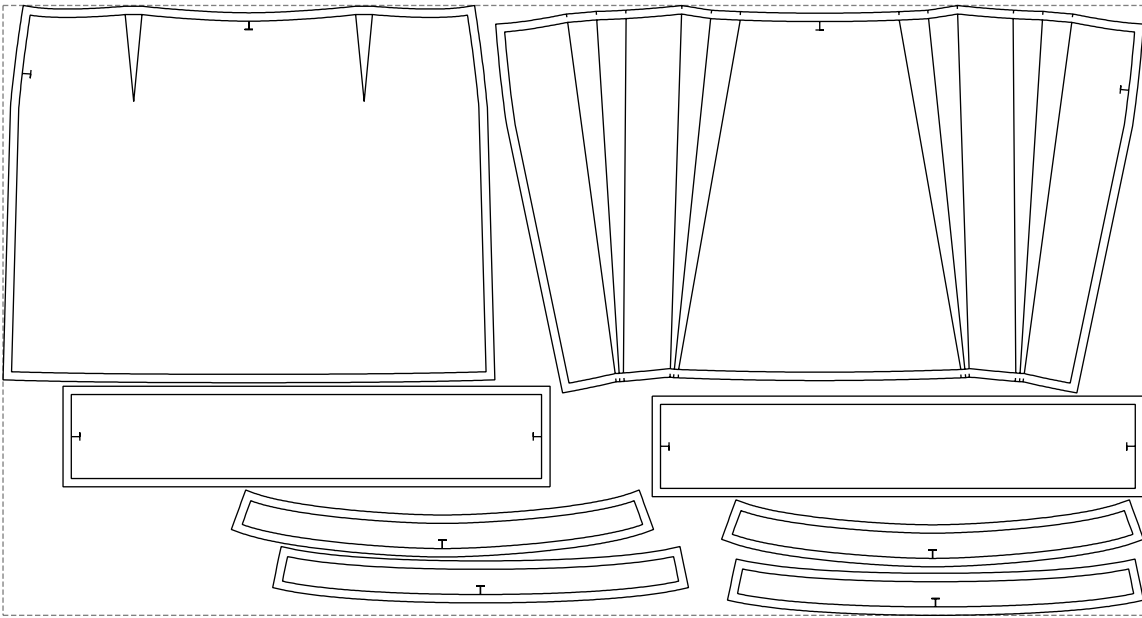

Not for print

Paper size: A4, size:1358.84 x659.82 mm

# Example

size:1358.51 x726.32 mm

Maneken =1 ver.0

rz\_1=170

rz\_16=96

rz\_17=82

rz\_18=76

rz\_19=104

rz\_20=101.8

---

. . . . .  
. . . . .  
. . . . .