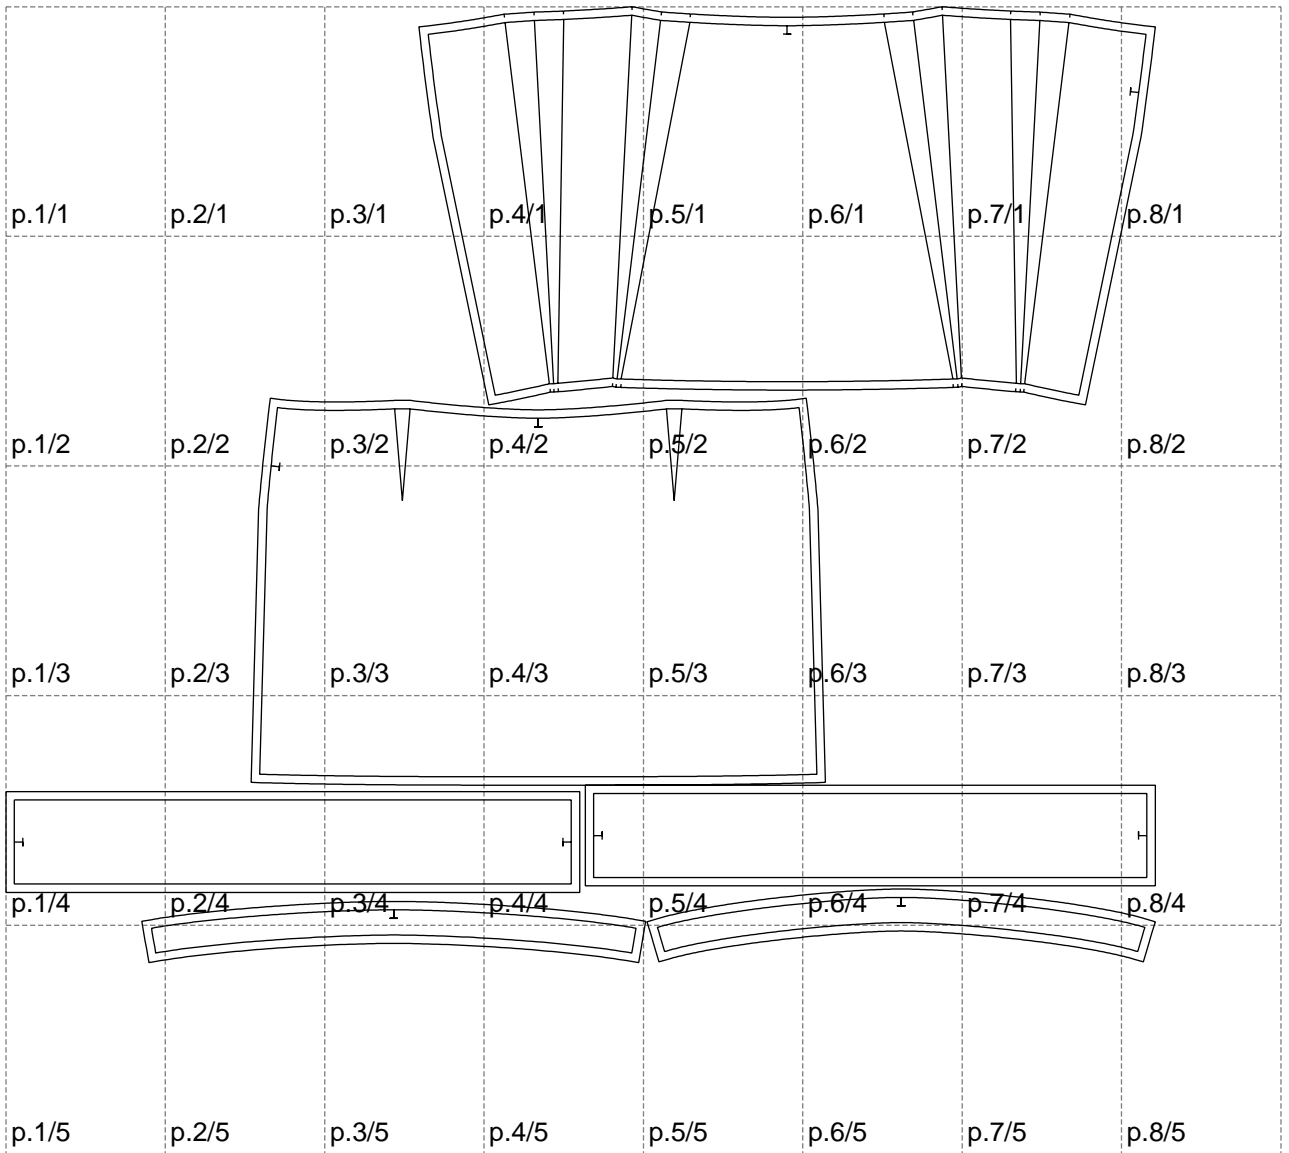

Not for print

Paper size: A4, size:1368.76 x1138.30 mm

# Example

size:1499.00 x770.19 mm

Maneken =1 ver.0

rz\_1=170

rz\_16=116

rz\_17=100

rz\_18=98.8

rz\_19=124

rz\_20=121

---

. . . . .  
. . . . .  
. . . . .