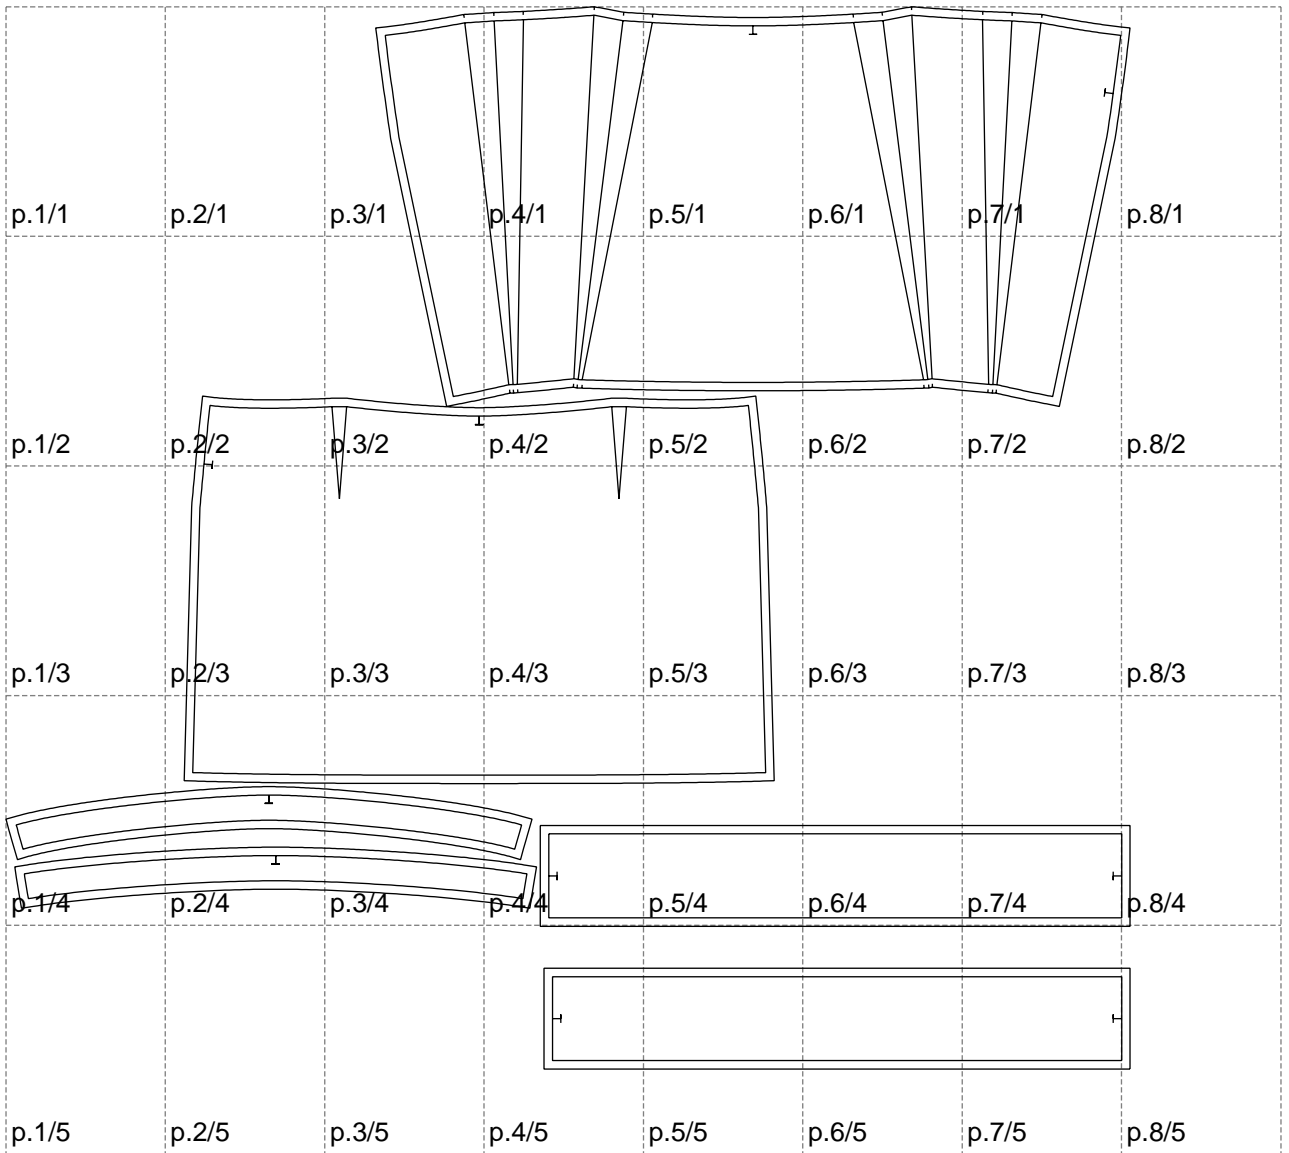

Not for print

Paper size: A4, size:1338.80 x1264.94 mm

# Example

size:1499.00 x1135.69 mm

Maneken =1 ver.0

rz\_1=170

rz\_16=120

rz\_17=104

rz\_18=103.6

rz\_19=128

rz\_20=125.1

---

. . . . .  
. . . . .  
. . . . .