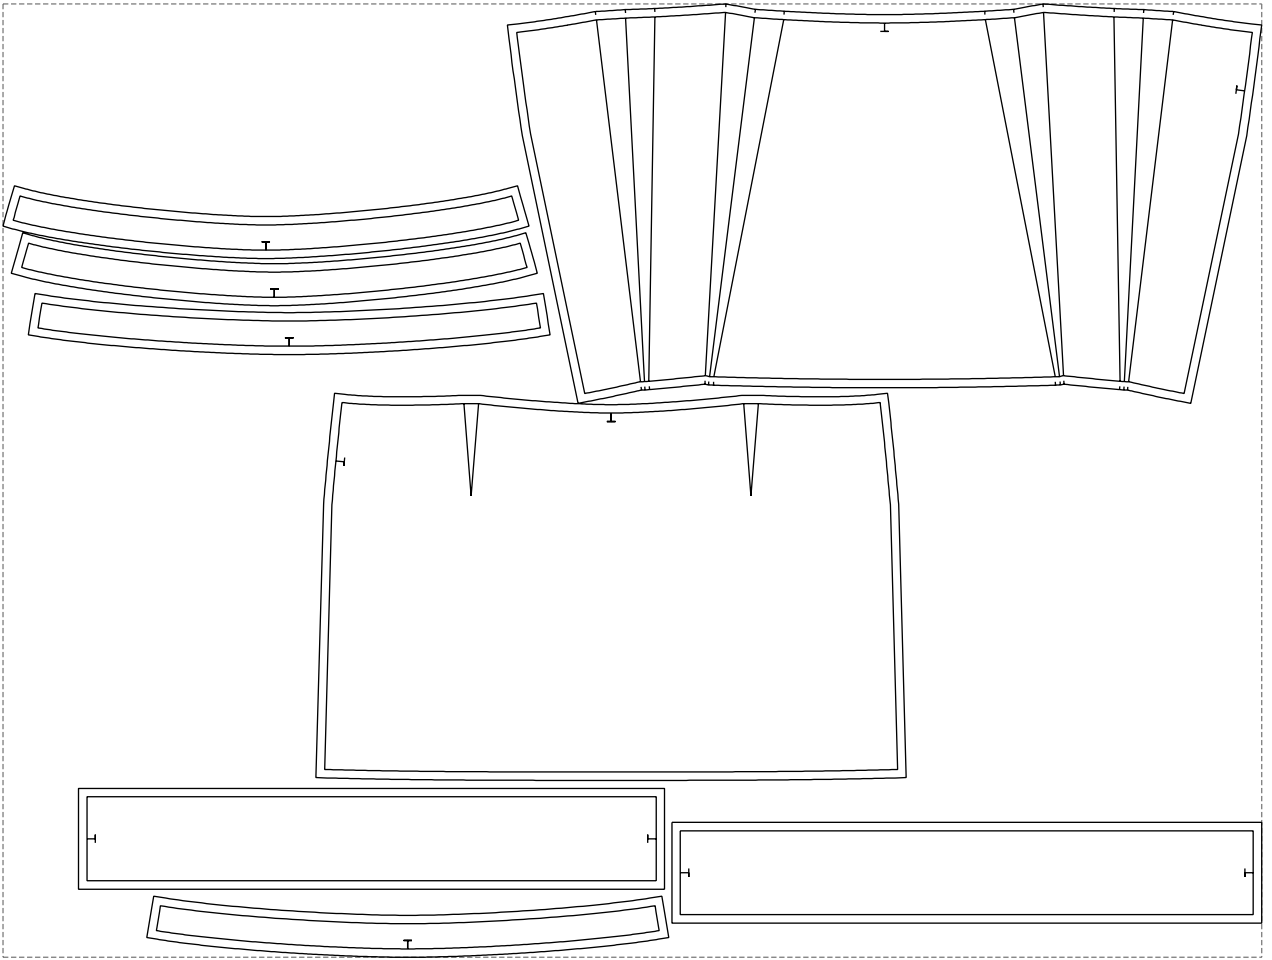

Not for print

Paper size: A4, size:1338.80 x1264.94 mm

# Example

size:1499.00 x1135.69 mm

Maneken =1 ver.0

rz\_1=170

rz\_16=120

rz\_17=104

rz\_18=103.6

rz\_19=128

rz\_20=125.1

---

. . . . .  
. . . . .  
. . . . .