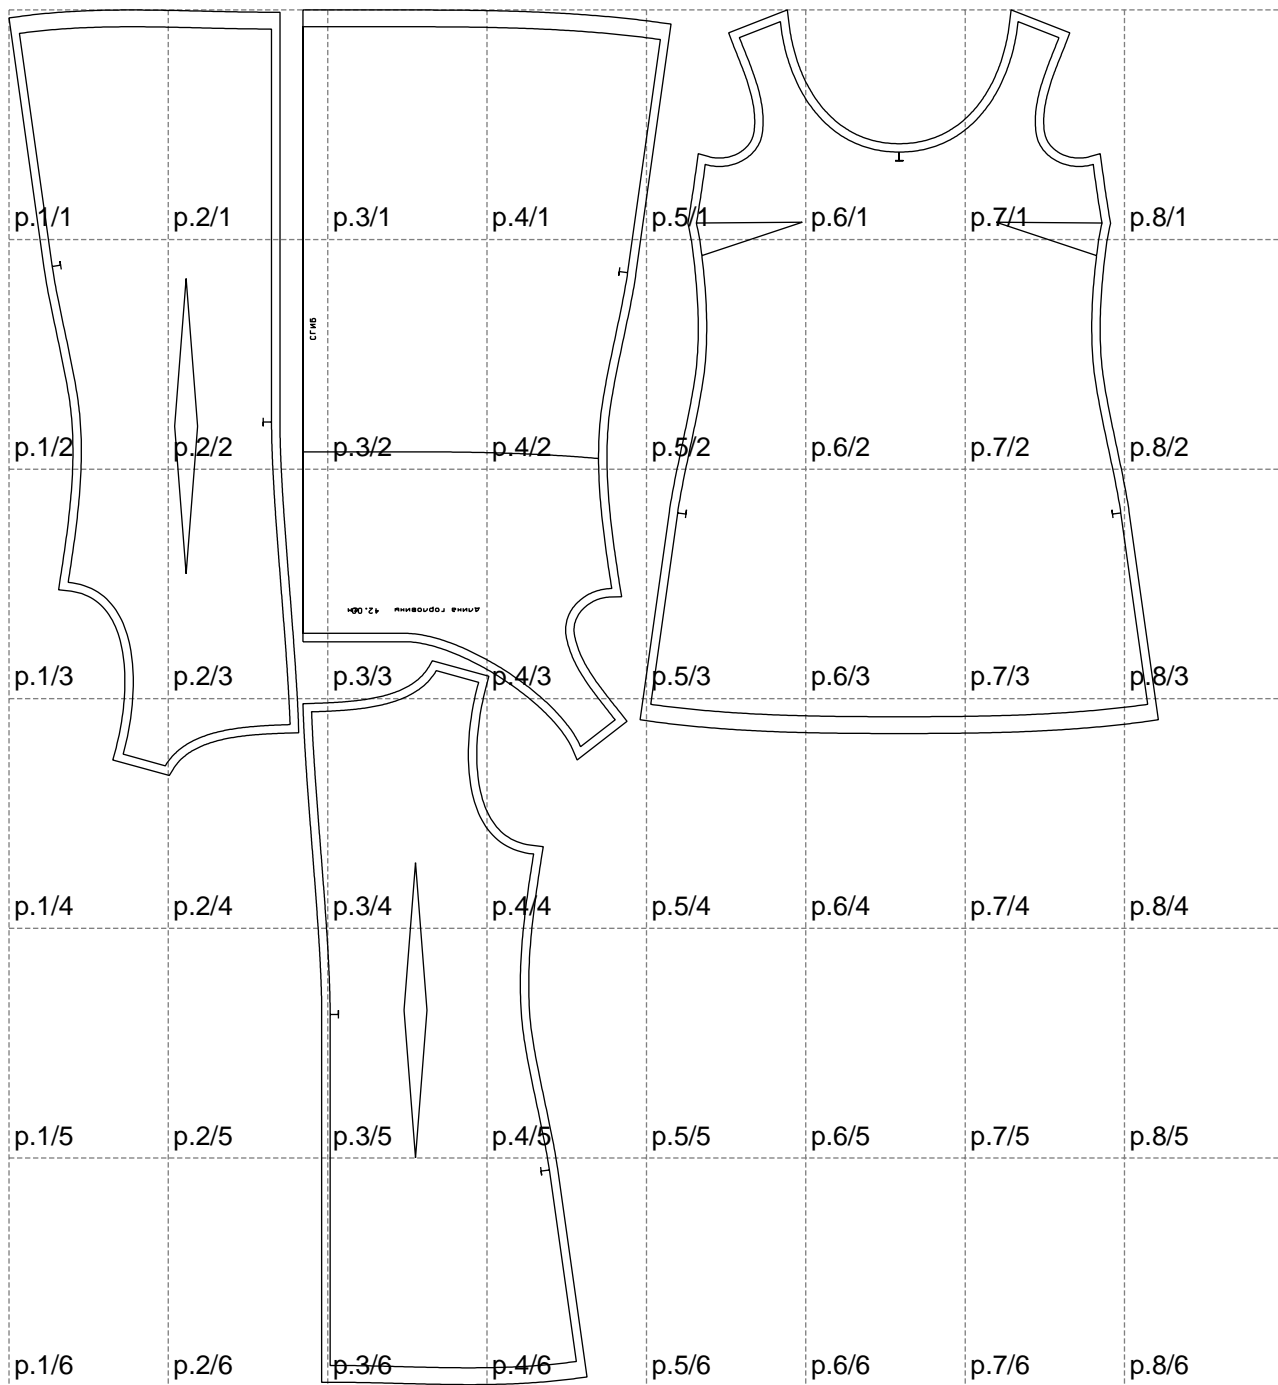

Not for print

Paper size: A4, size:1368.89 x1636.91 mm

# Example

size:1499.00 x2011.81 mm

Maneken =1 ver.0

rz\_1=170

rz\_16=92

rz\_17=78.8

rz\_18=71.8

rz\_19=100

rz\_20=98.1

---

. . . . .  
. . . . .  
. . . . .