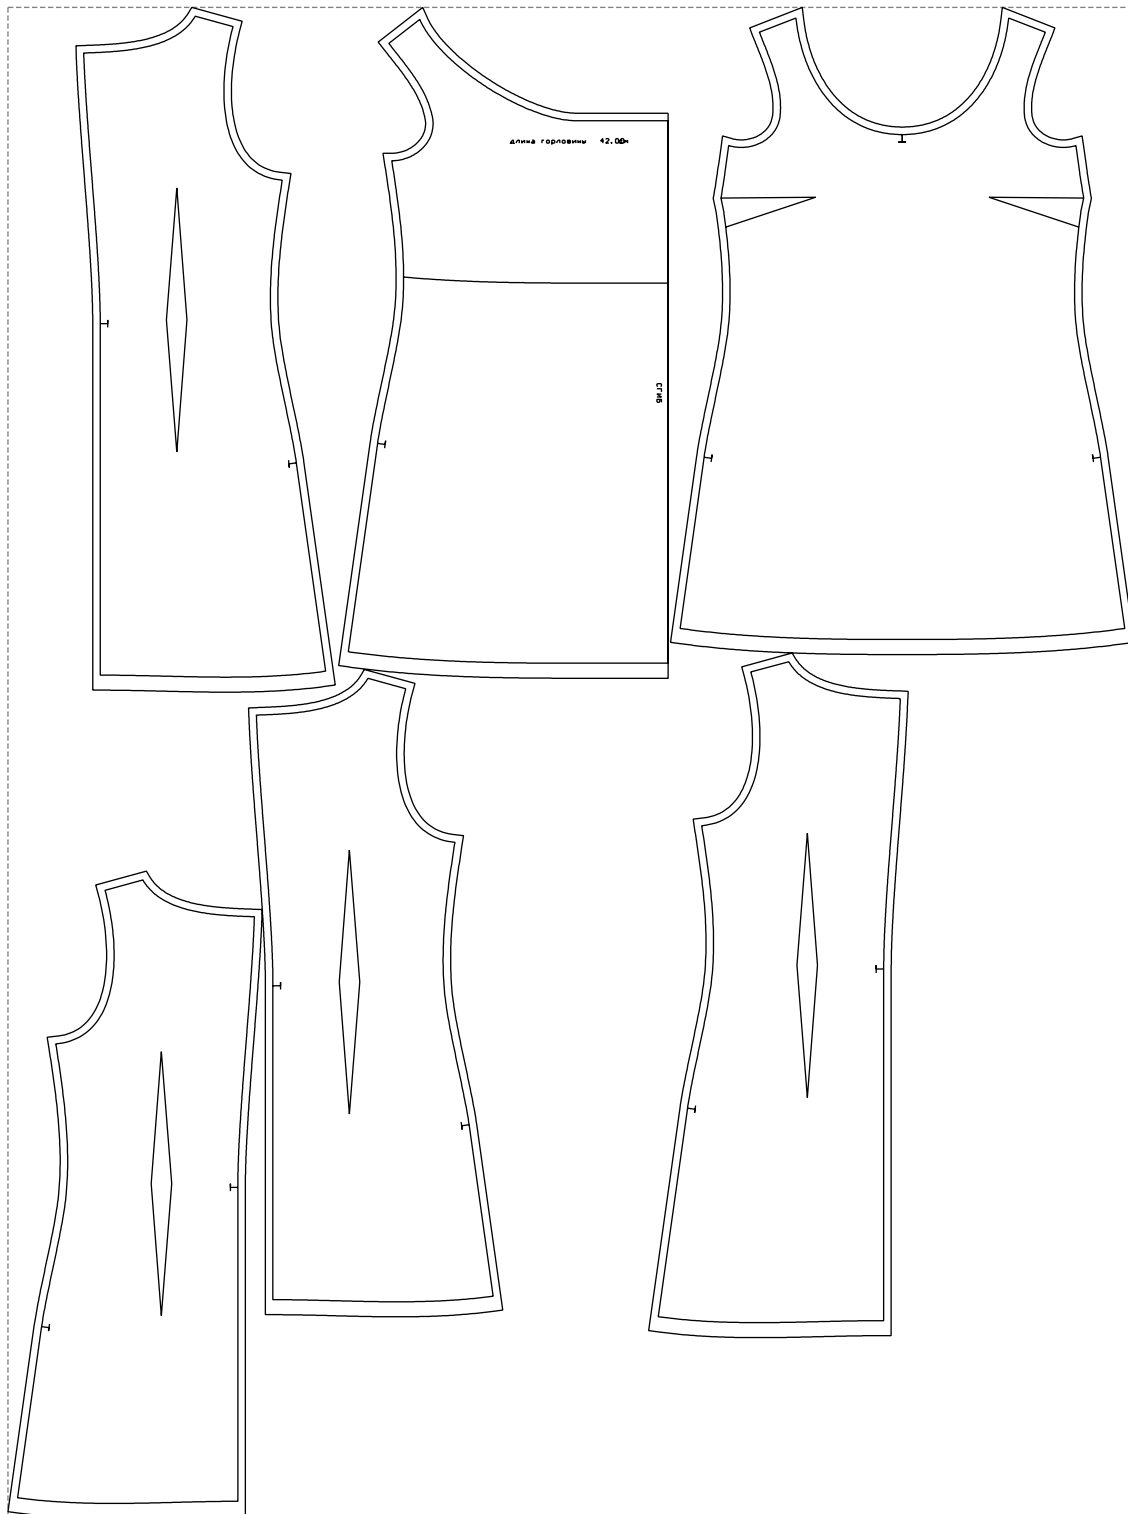

Not for print

Paper size: A4, size:1368.89 x1636.91 mm

# Example

size:1499.00 x2011.81 mm

Maneken =1 ver.0

rz\_1=170

rz\_16=92

rz\_17=78.8

rz\_18=71.8

rz\_19=100

rz\_20=98.1

---

. . . . .  
. . . . .  
. . . . .